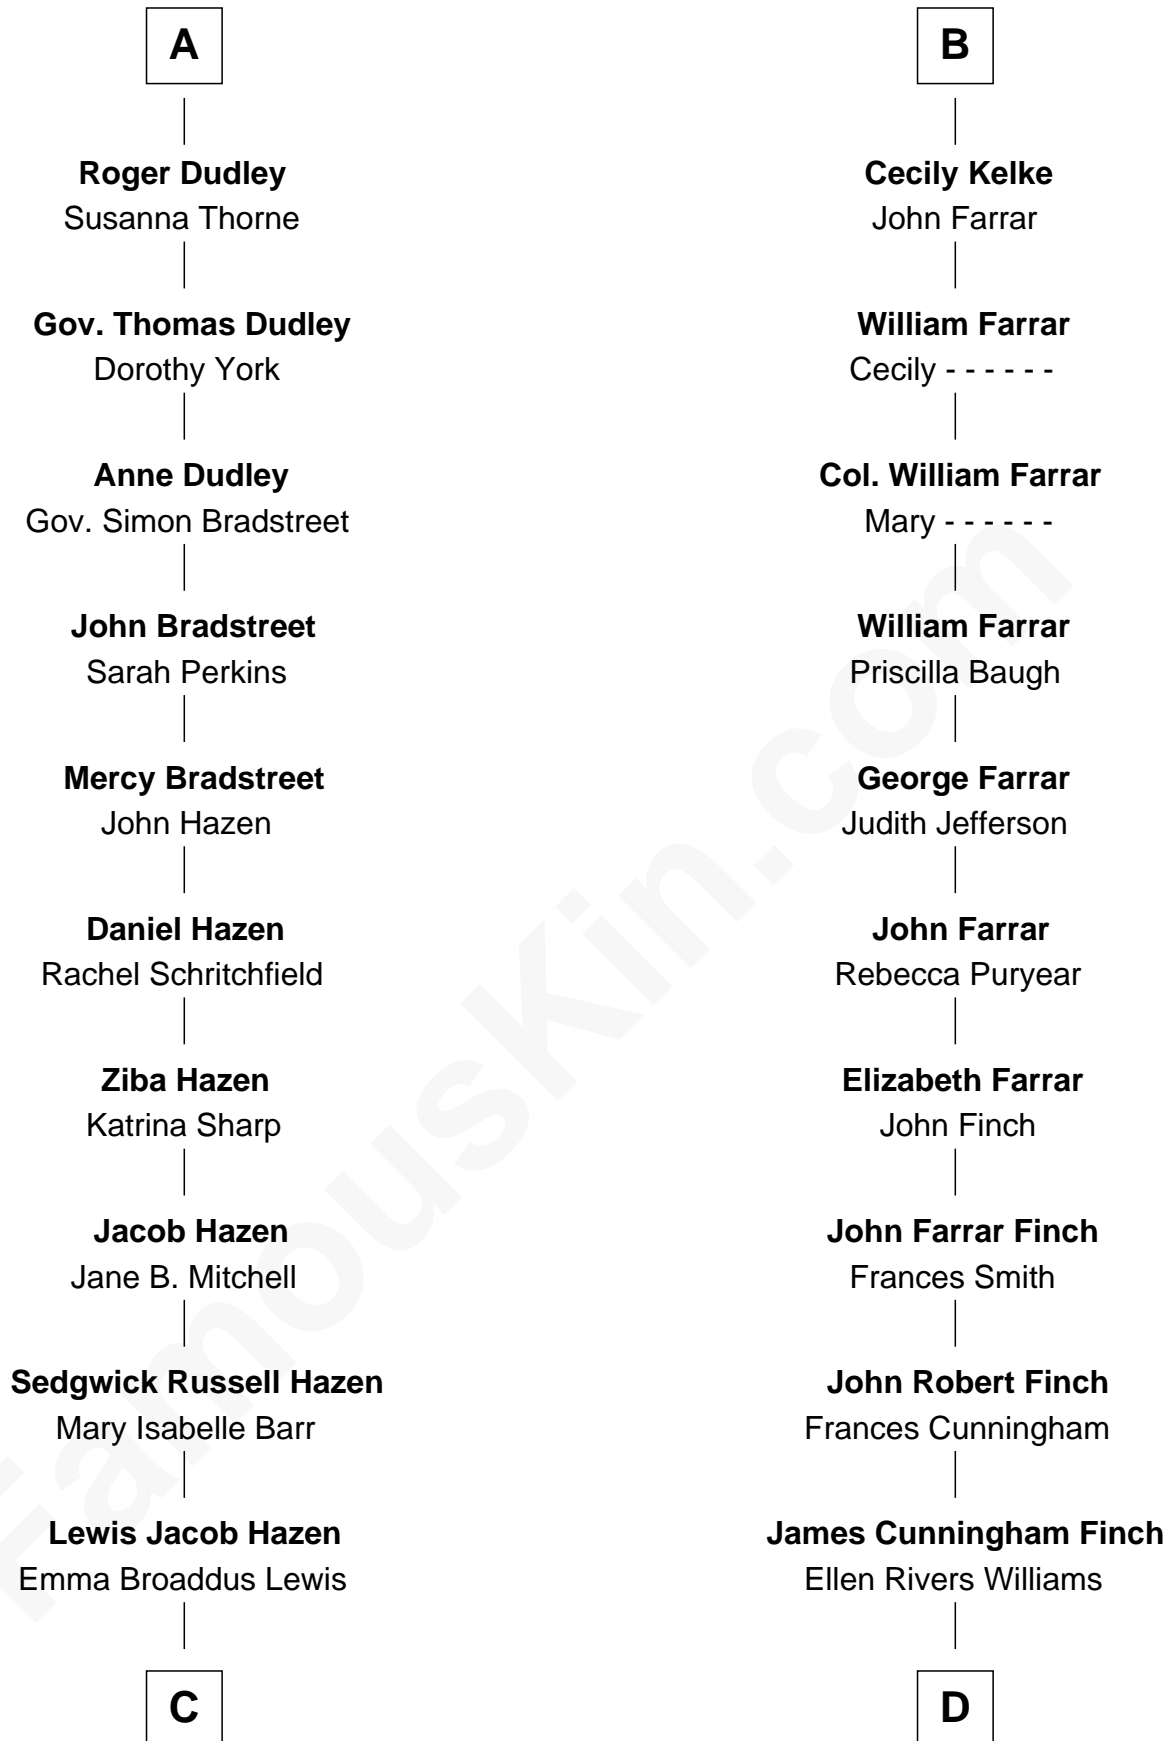

# FamousKin.com Relationship Chart of

**J. K. Simmons**

*TV and Movie Actor*

18th cousin 1 time removed of

**Harper Lee**

*Author of To Kill a Mockingbird*

**Sir Philip le Despencer**

Elizabeth - - - - -

**Sir Edward Sutton**

Cecily Willoughby

**Sir John Sutton**

Cecily Grey

**Sir Henry Dudley**

- - - - - Ashton

Probable

**A**

**Sir Philip le Despencer**

Elizabeth de Tibetot

**Margery Despencer**

Sir Roger Wentworth

**Sir Philip Wentworth**

Mary Clifford

**Elizabeth Wentworth**

Sir Martin de la See

**Elizabeth de la See**

Roger Kelke

**Christopher Kelke**

Isabel Girlington

**William Kelke**

Thomasine Skerne

**B**

**C**