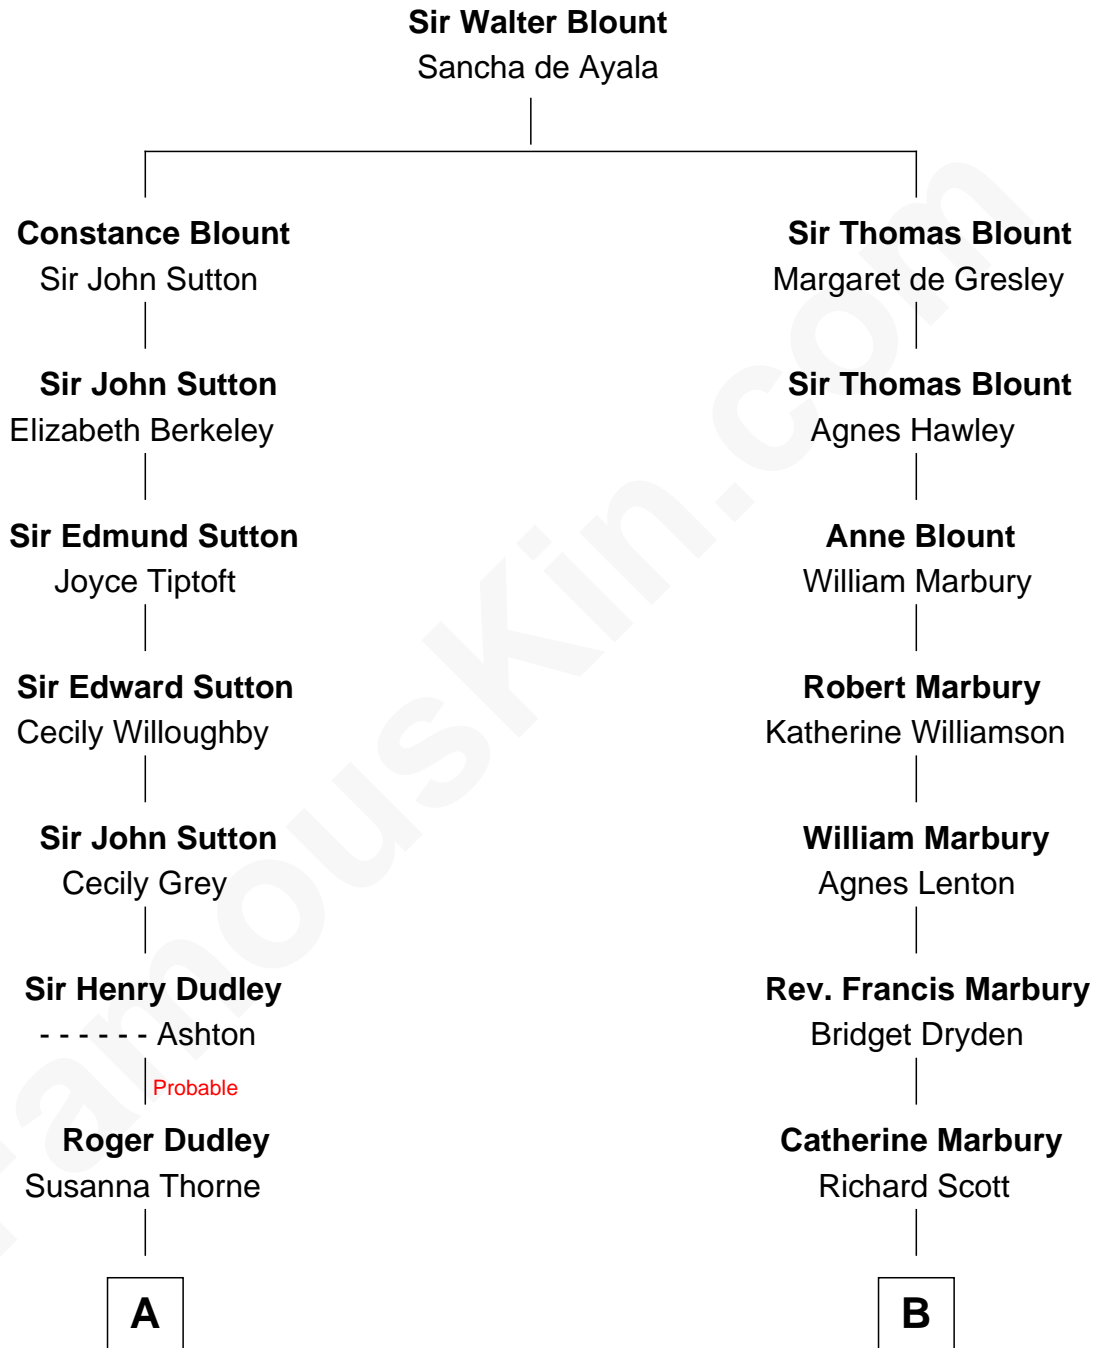

FamousKin.com Relationship Chart of

J. K. Simmons
TV and Movie Actor

14th cousin 4 times removed of

Henry Clay Folger

Founder of Folger Shakespeare Library and Chairman of Standard Oil

C

Patricia Kimble
Dr. Donald William Simmons