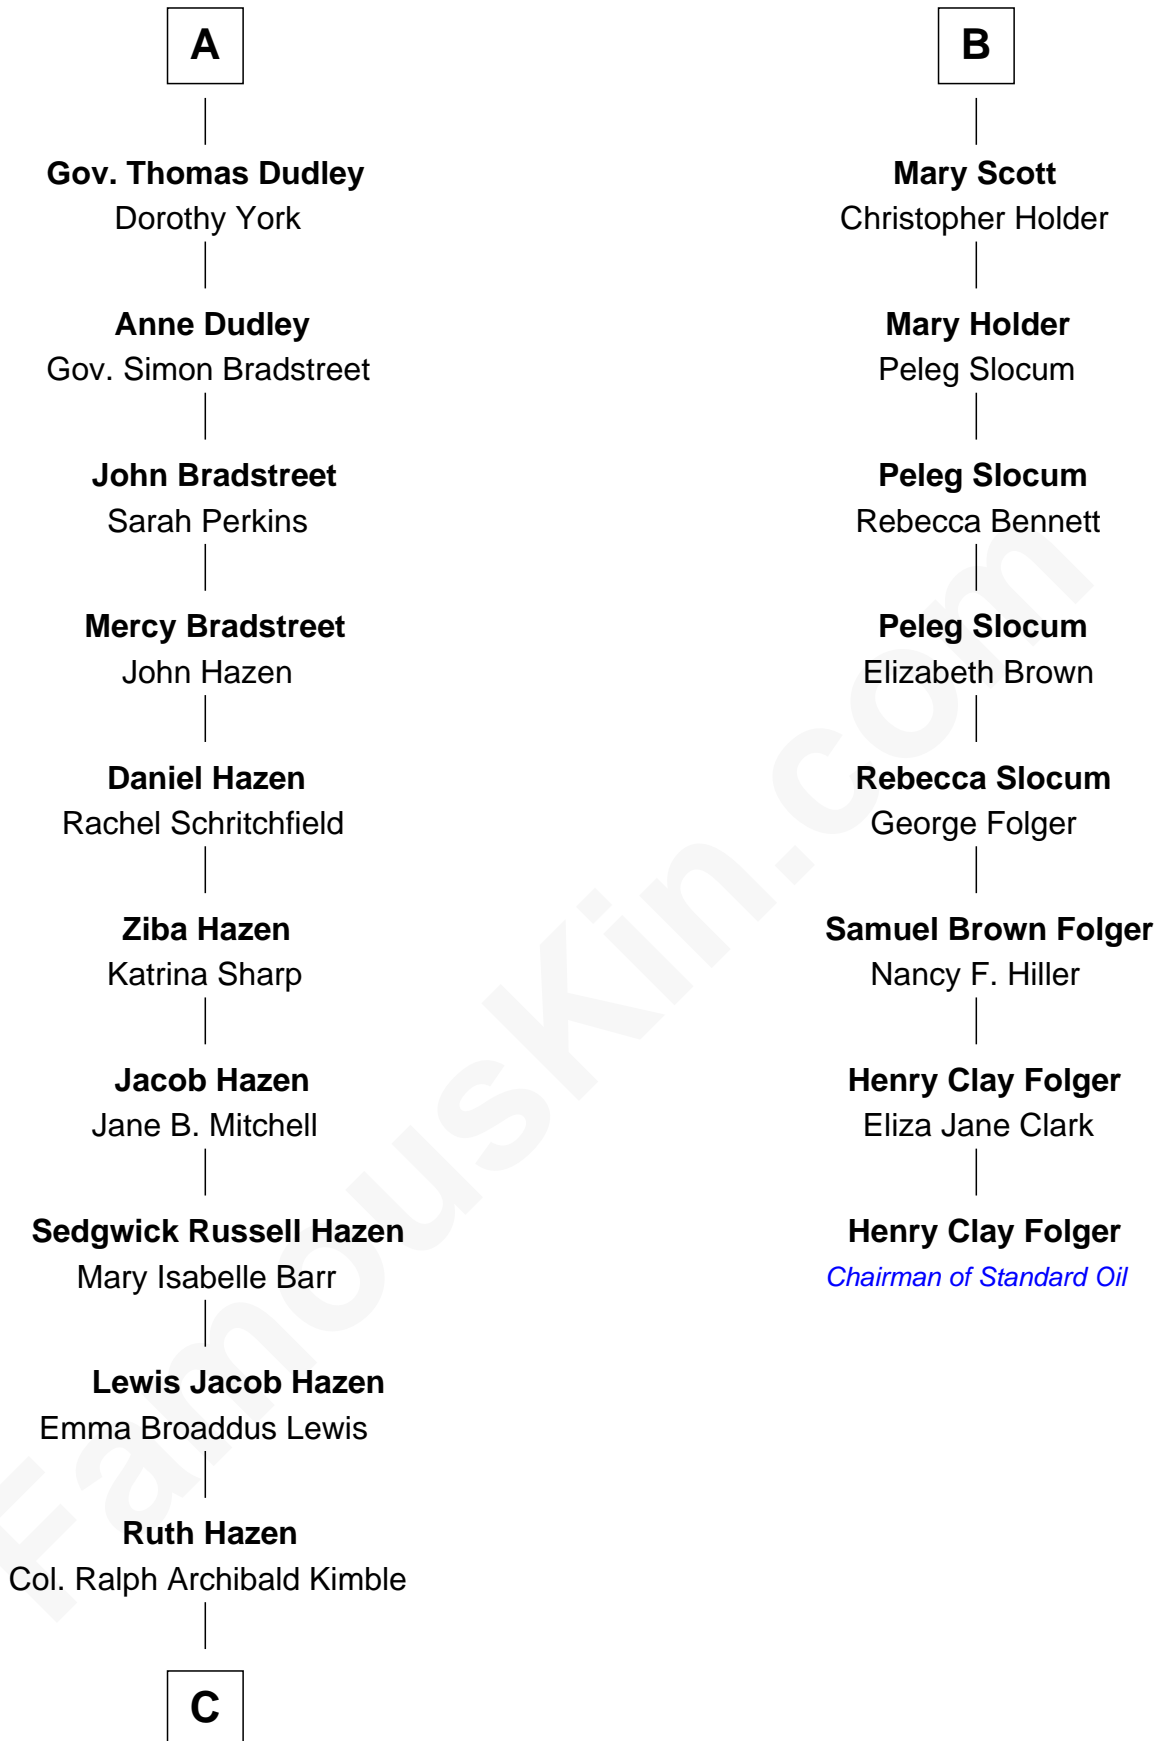

FamousKin.com Relationship Chart of

J. K. Simmons
TV and Movie Actor

14th cousin 4 times removed of

Henry Clay Folger

Founder of Folger Shakespeare Library and Chairman of Standard Oil

C

Patricia Kimble
Dr. Donald William Simmons