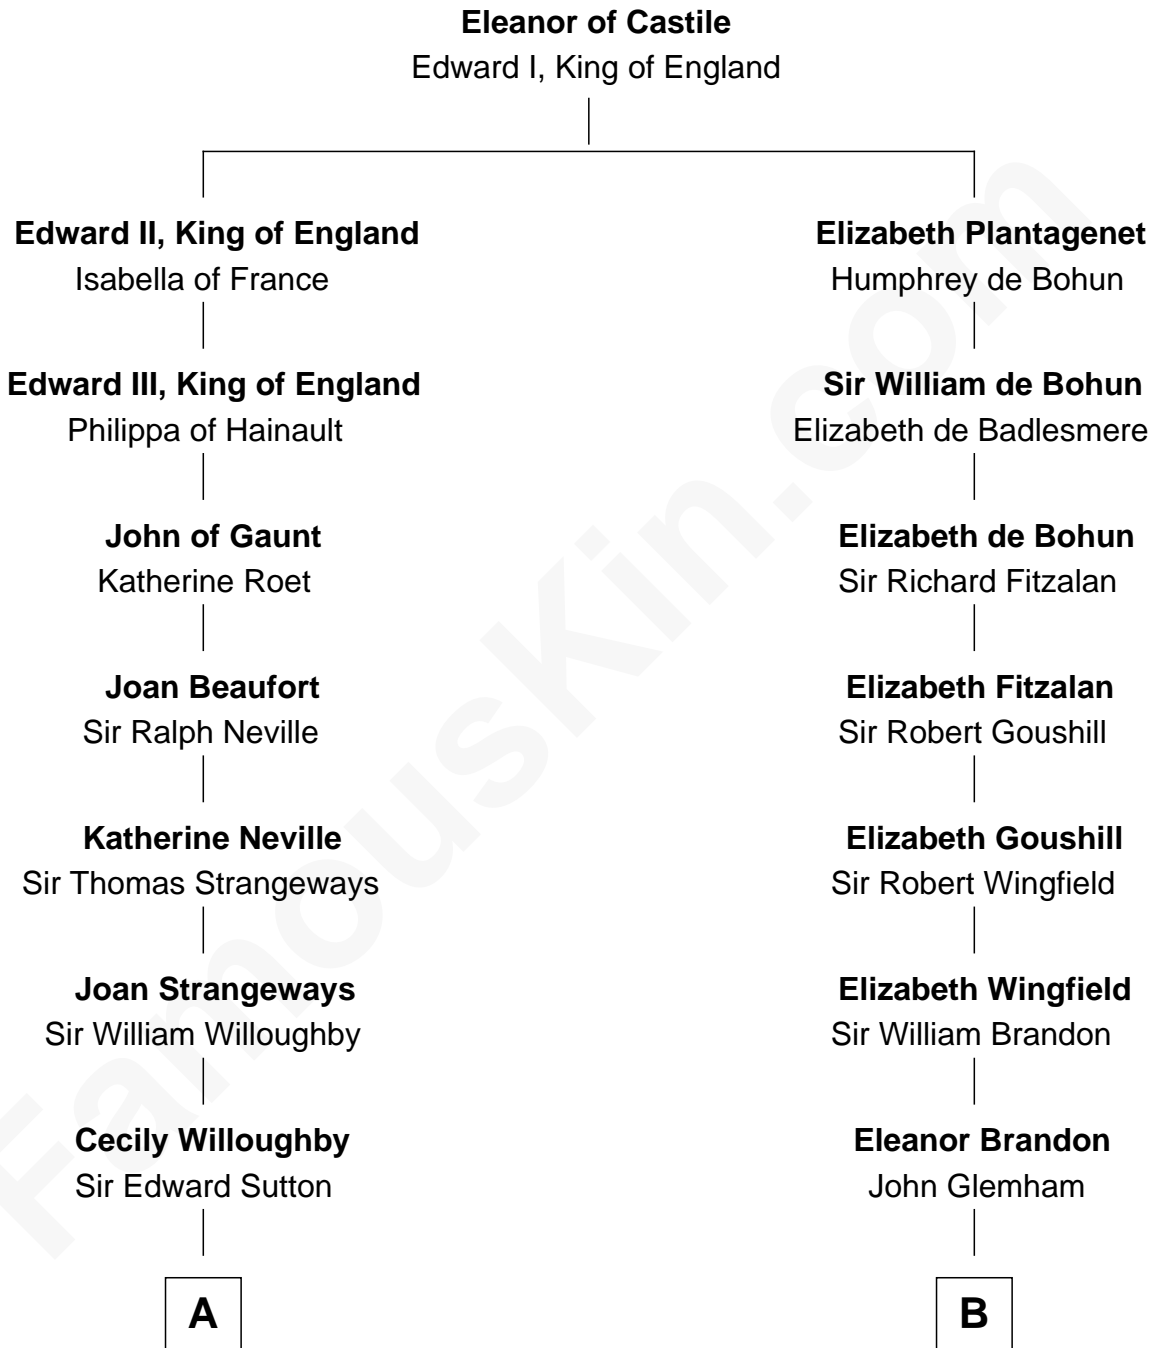

FamousKin.com Relationship Chart of

J. K. Simmons

TV and Movie Actor

18th cousin 3 times removed of

J. A. Folger

Founder of Folger Coffee Company

C

Sedgwick Russell Hazen