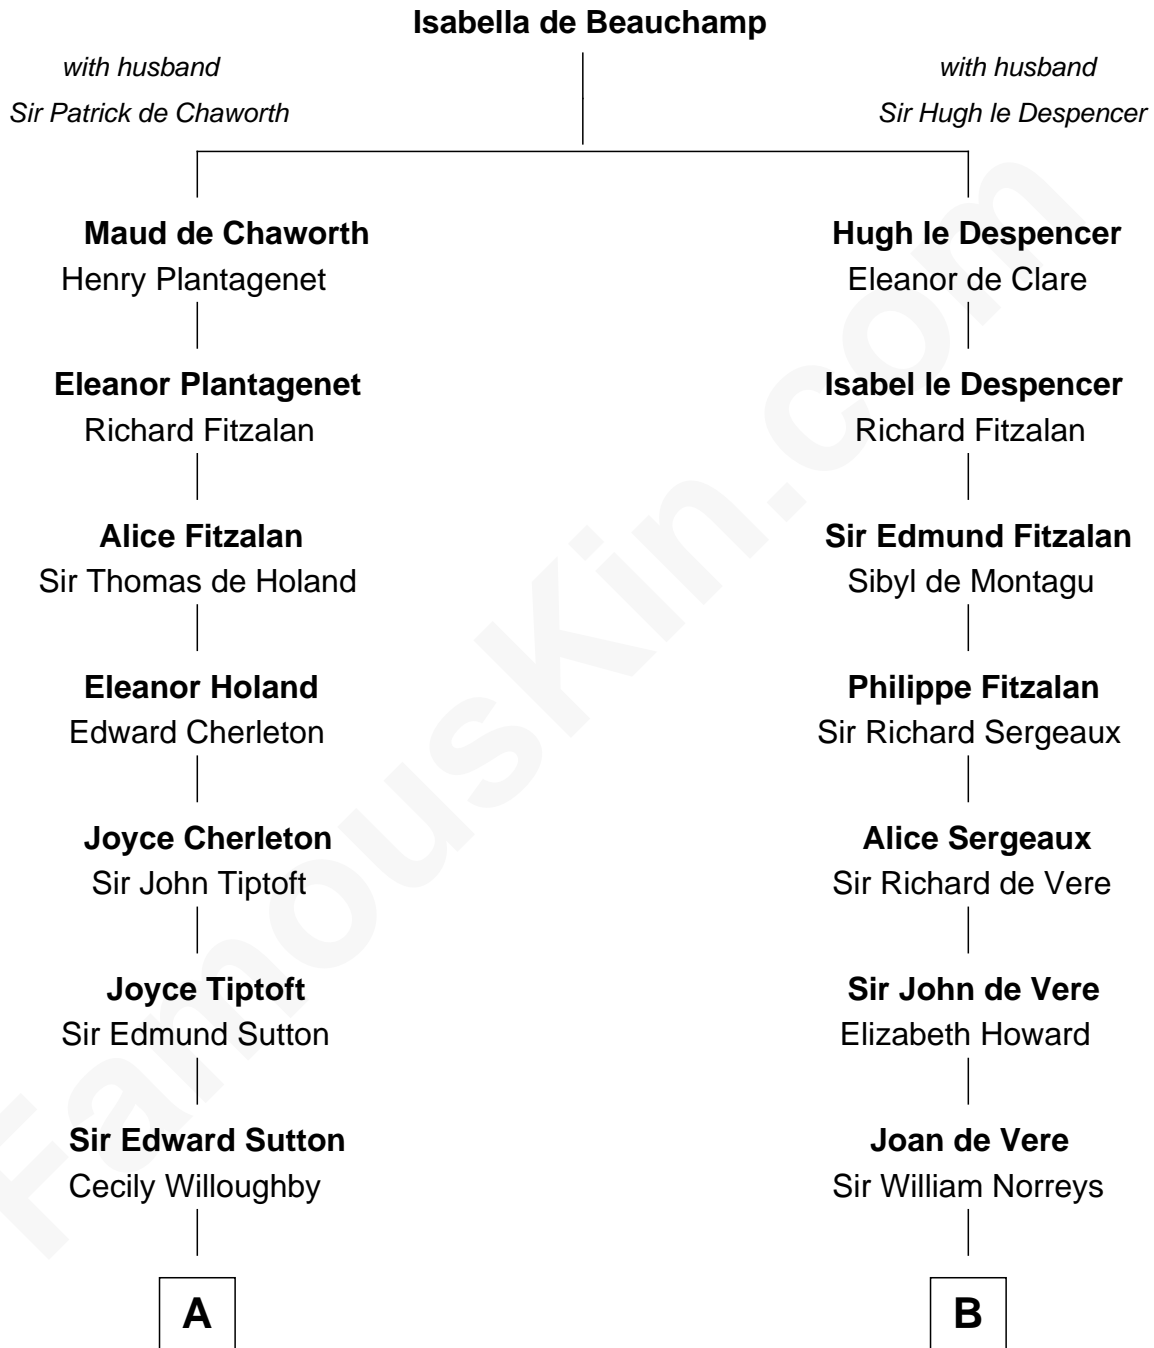

FamousKin.com Relationship Chart of

J. K. Simmons

TV and Movie Actor

16th cousin 5 times removed of

Samuel Howard

Boston Tea Party Participant

C

—
Sedgwick Russell Hazen

Mary Isabelle Barr

—
Lewis Jacob Hazen

Emma Broaddus Lewis

—
Ruth Hazen

Col. Ralph Archibald Kimble

—
Patricia Kimble

Dr. Donald William Simmons

—
J. K. Simmons