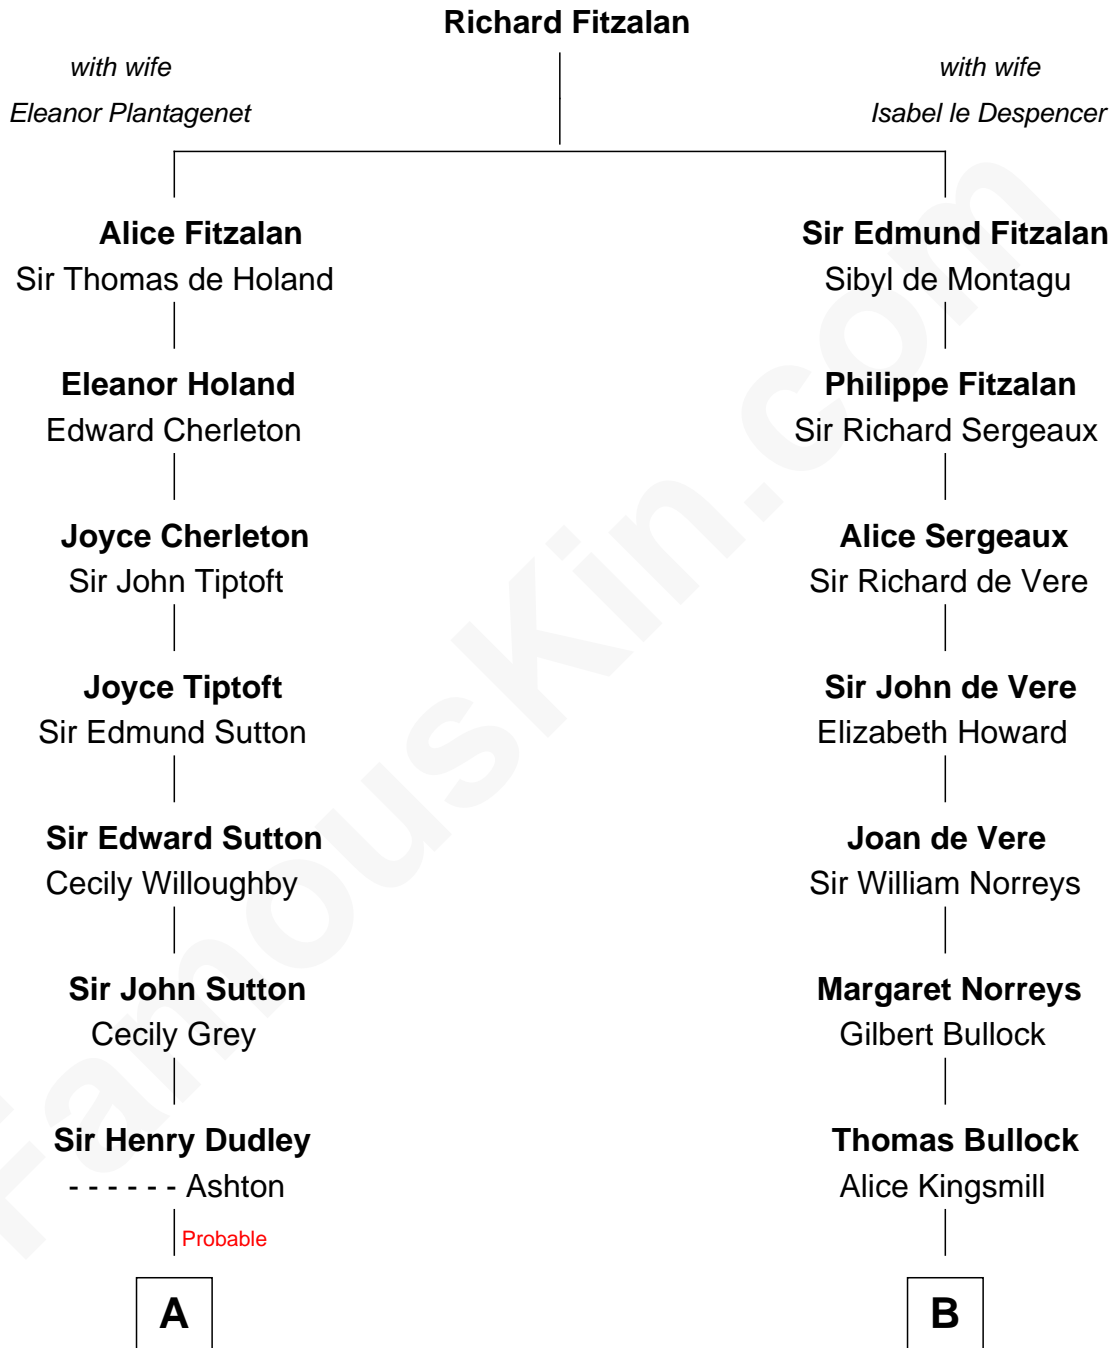

# FamousKin.com Relationship Chart of

**J. K. Simmons**

*TV and Movie Actor*

14th cousin 5 times removed of

**Samuel Howard**

*Boston Tea Party Participant*

**C**

—  
**Ruth Hazen**  
Col. Ralph Archibald Kimble

—  
**Patricia Kimble**  
Dr. Donald William Simmons

—  
**J. K. Simmons**  
*TV and Movie Actor*

FamousKin.com