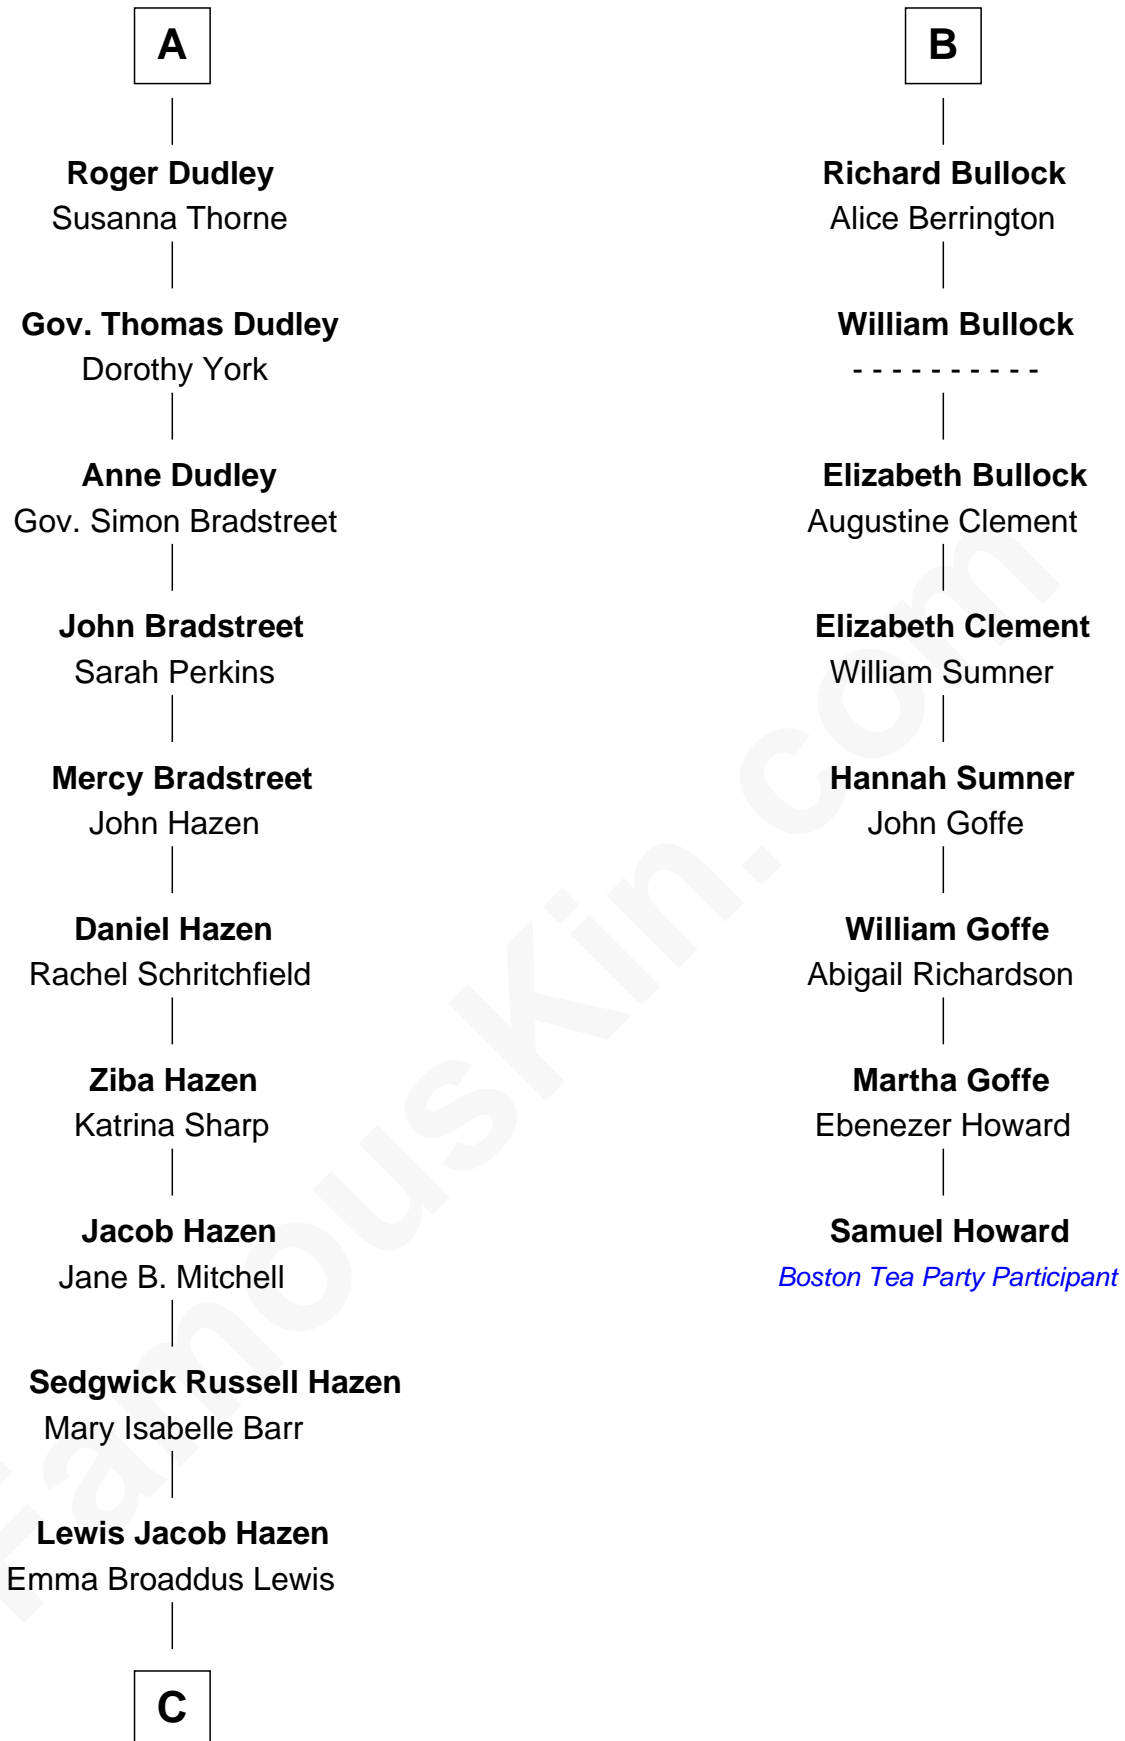

# FamousKin.com Relationship Chart of

**J. K. Simmons**

*TV and Movie Actor*

14th cousin 5 times removed of

**Samuel Howard**

*Boston Tea Party Participant*

**C**

—  
**Ruth Hazen**  
Col. Ralph Archibald Kimble

—  
**Patricia Kimble**  
Dr. Donald William Simmons

—  
**J. K. Simmons**  
*TV and Movie Actor*

FamousKin.com