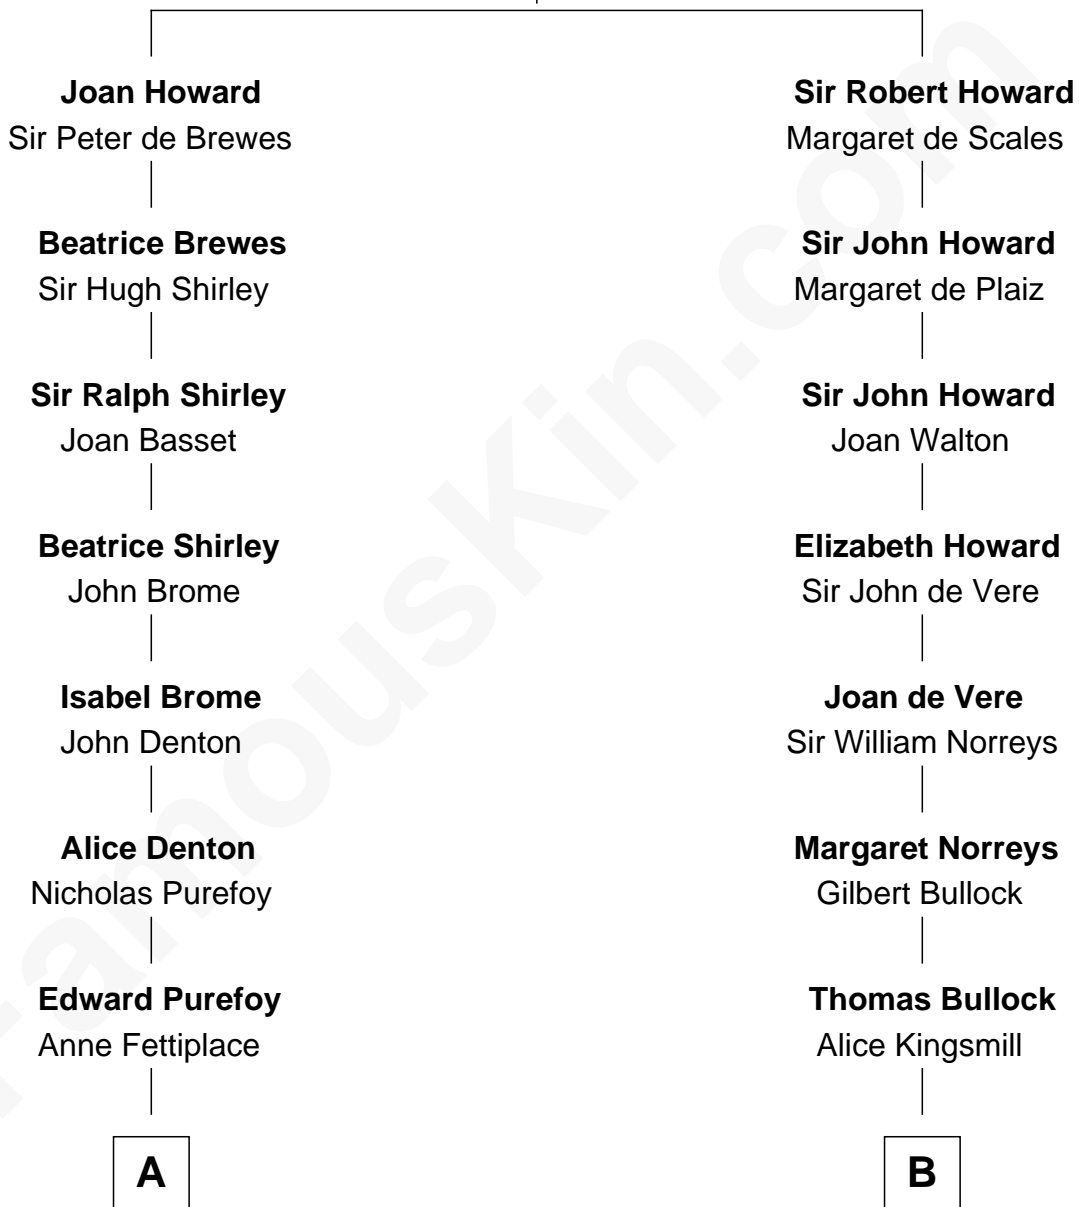

FamousKin.com Relationship Chart of

J. K. Simmons

TV and Movie Actor

14th cousin 6 times removed of

Samuel Howard

Boston Tea Party Participant

Sir John Howard

Alice de Bois

C

—
Lewis Jacob Hazen
Emma Broaddus Lewis

—
Ruth Hazen
Col. Ralph Archibald Kimble

—
Patricia Kimble
Dr. Donald William Simmons

—
J. K. Simmons
TV and Movie Actor

FamousKin.com