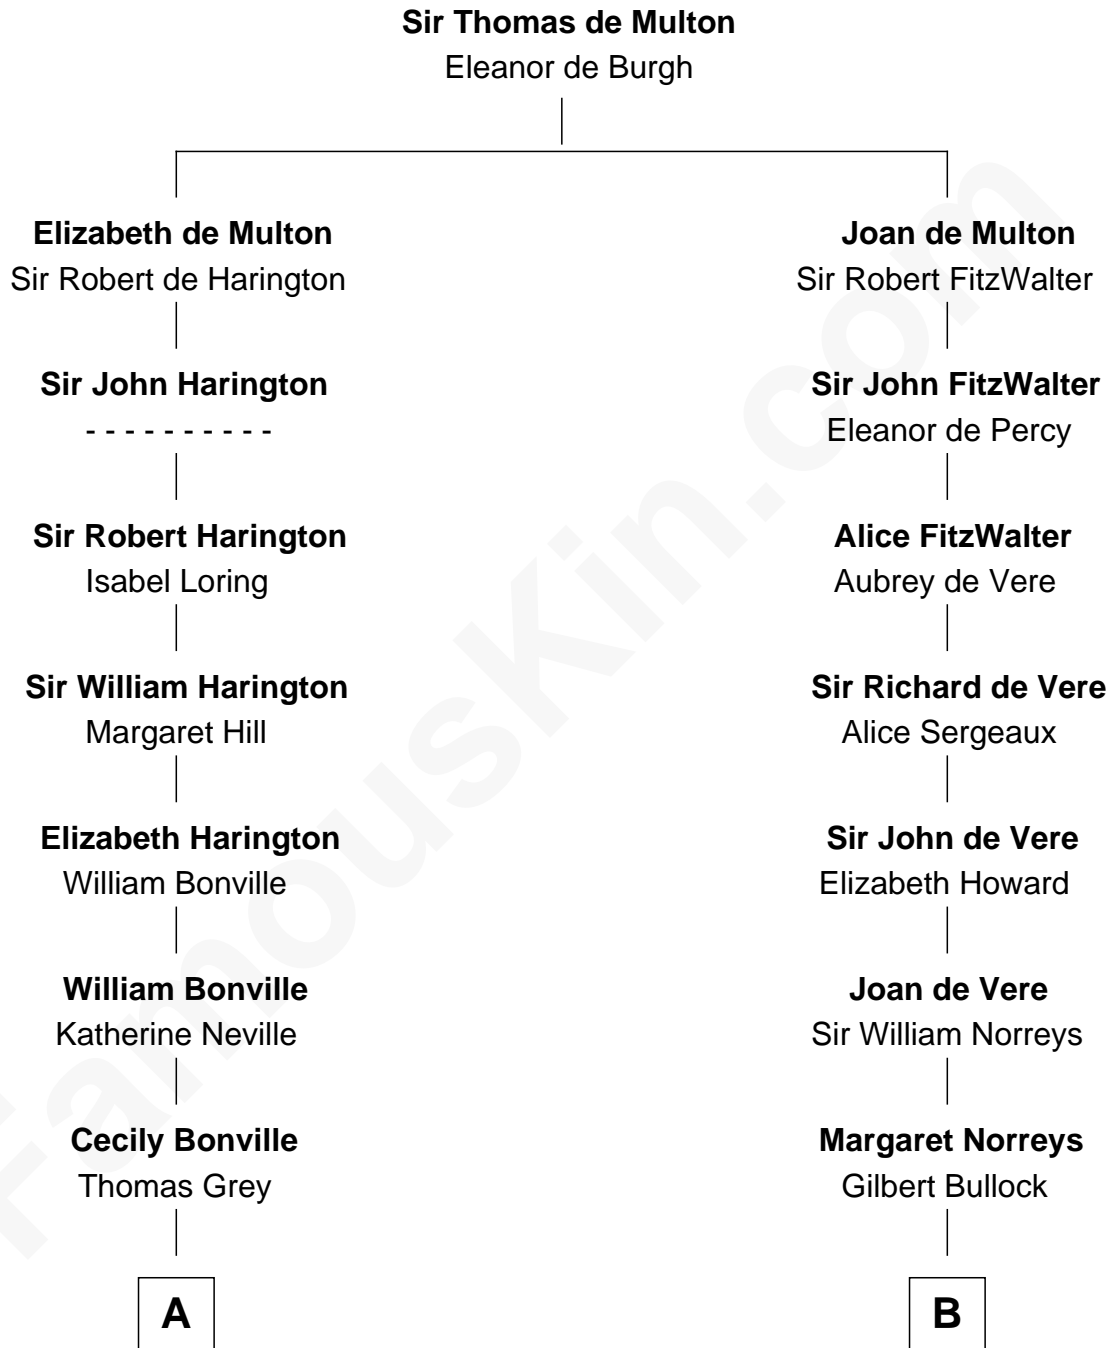

FamousKin.com Relationship Chart of

J. K. Simmons

TV and Movie Actor

15th cousin 6 times removed of

Samuel Howard

Boston Tea Party Participant

C

—
Sedgwick Russell Hazen

Mary Isabelle Barr

—
Lewis Jacob Hazen

Emma Broaddus Lewis

—
Ruth Hazen

Col. Ralph Archibald Kimble

—
Patricia Kimble

Dr. Donald William Simmons

—
J. K. Simmons