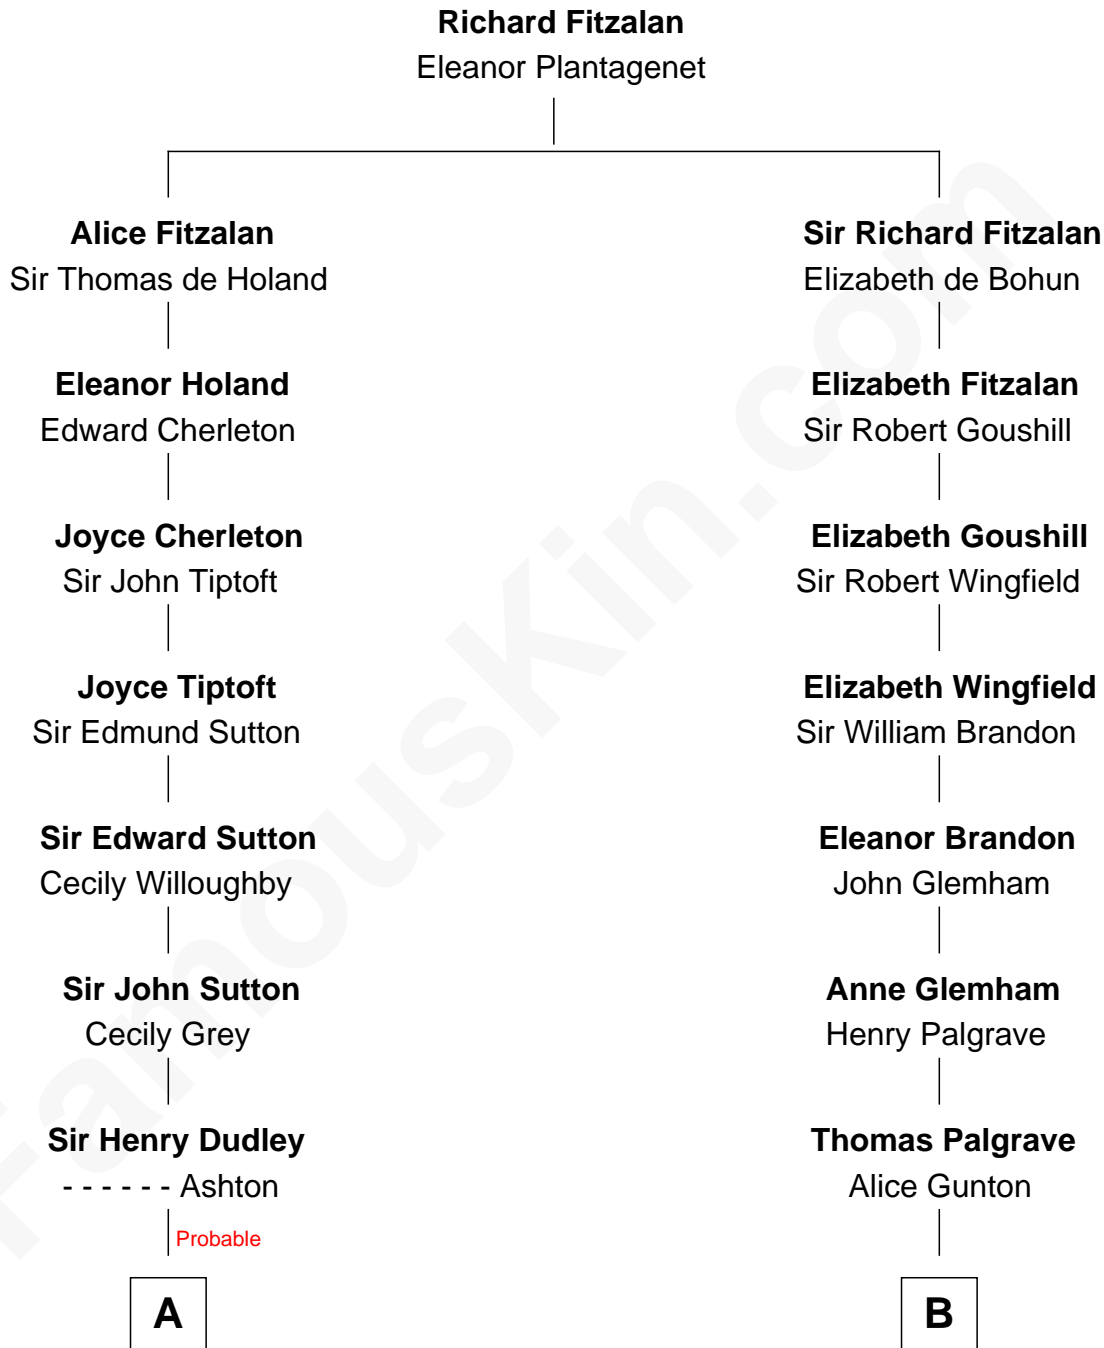

FamousKin.com Relationship Chart of

J. K. Simmons

TV and Movie Actor

14th cousin 5 times removed of

Eli Whitney

Inventor of the Cotton Gin

C

—
Ruth Hazen
Col. Ralph Archibald Kimble