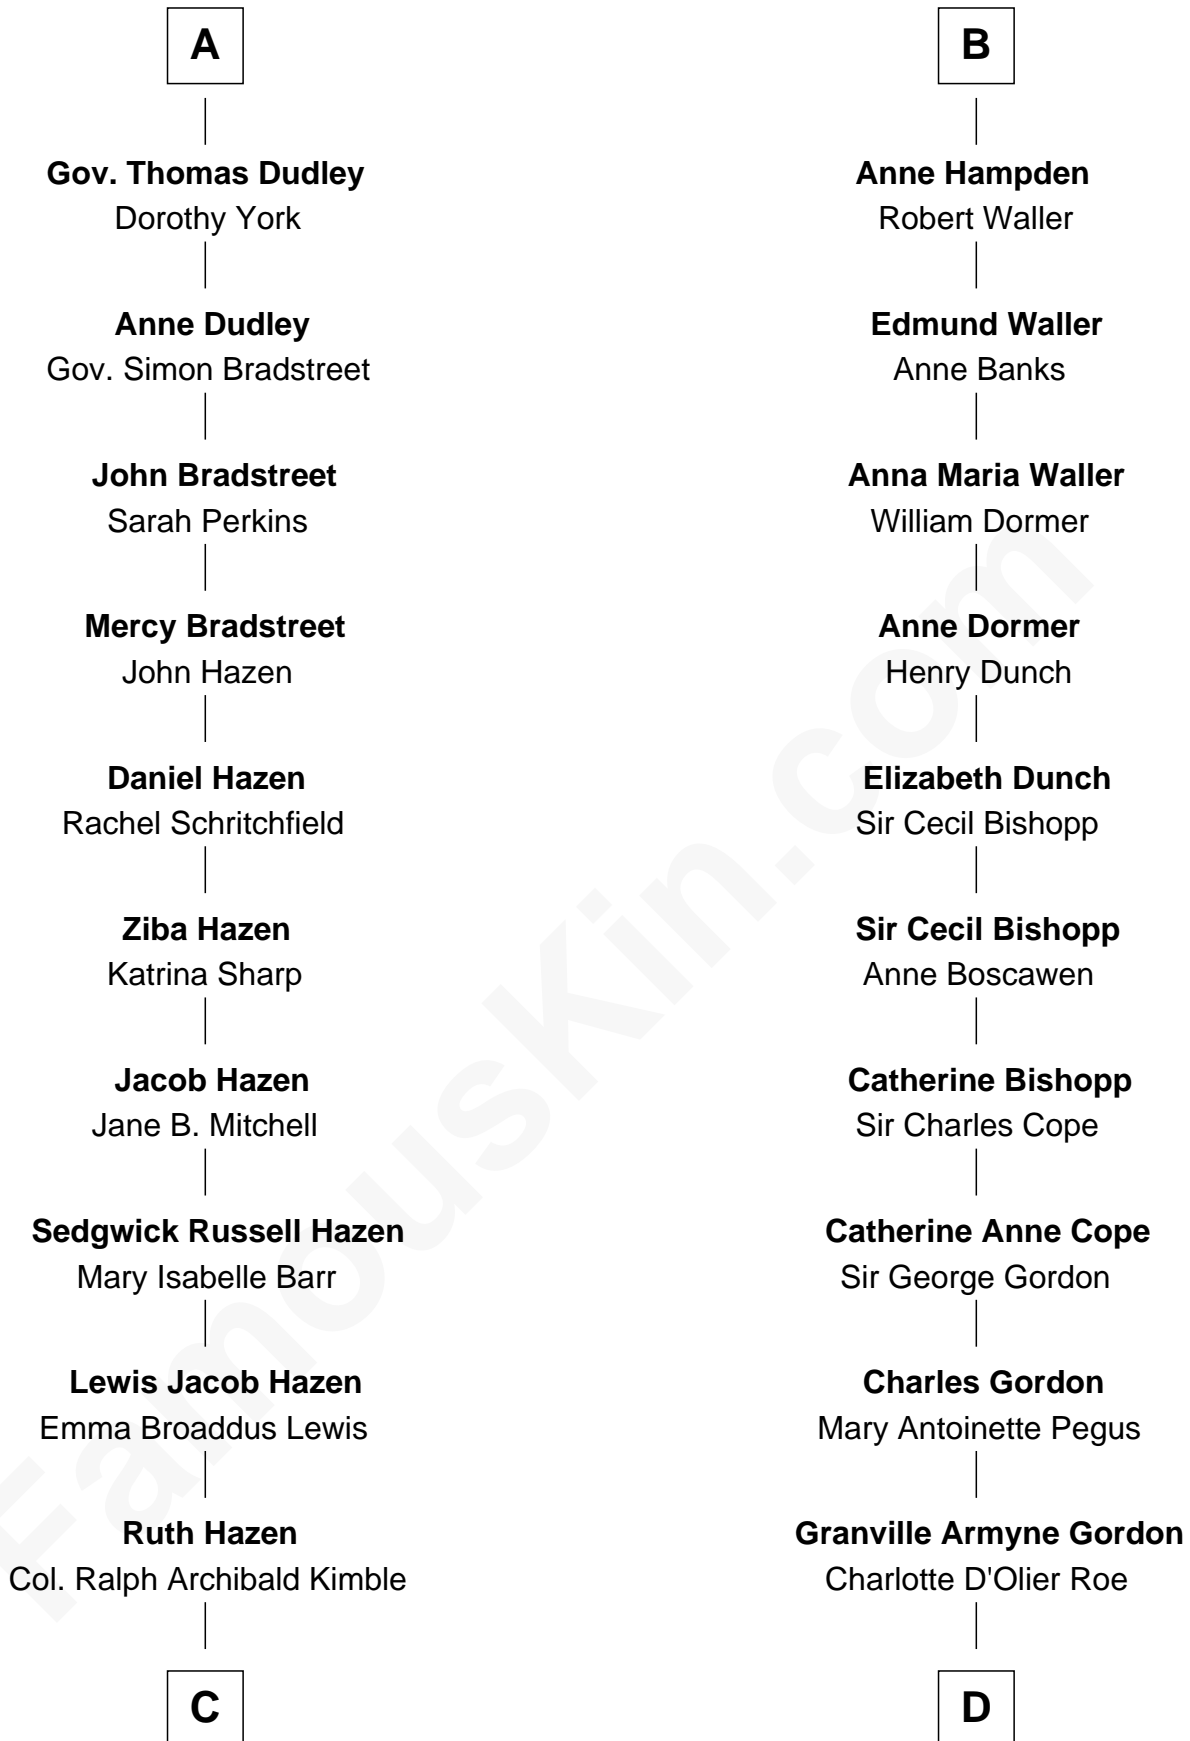

FamousKin.com Relationship Chart of

J. K. Simmons

TV and Movie Actor

18th cousin 3 times removed of

Cara Delevingne

Fashion Model and Movie Actress

Sir Walter Blount

Sancha de Ayala

Sir Thomas Blount

Margaret de Gresley

Sanchia Blount

Edward Langford

Alice Langford

John Stradling

Anne Stradling

Sir John Danvers

Anne Danvers

Thomas Lovett

Elizabeth Lovett

Anthony Cave

Anne Cave

Griffith Hampden

B

C