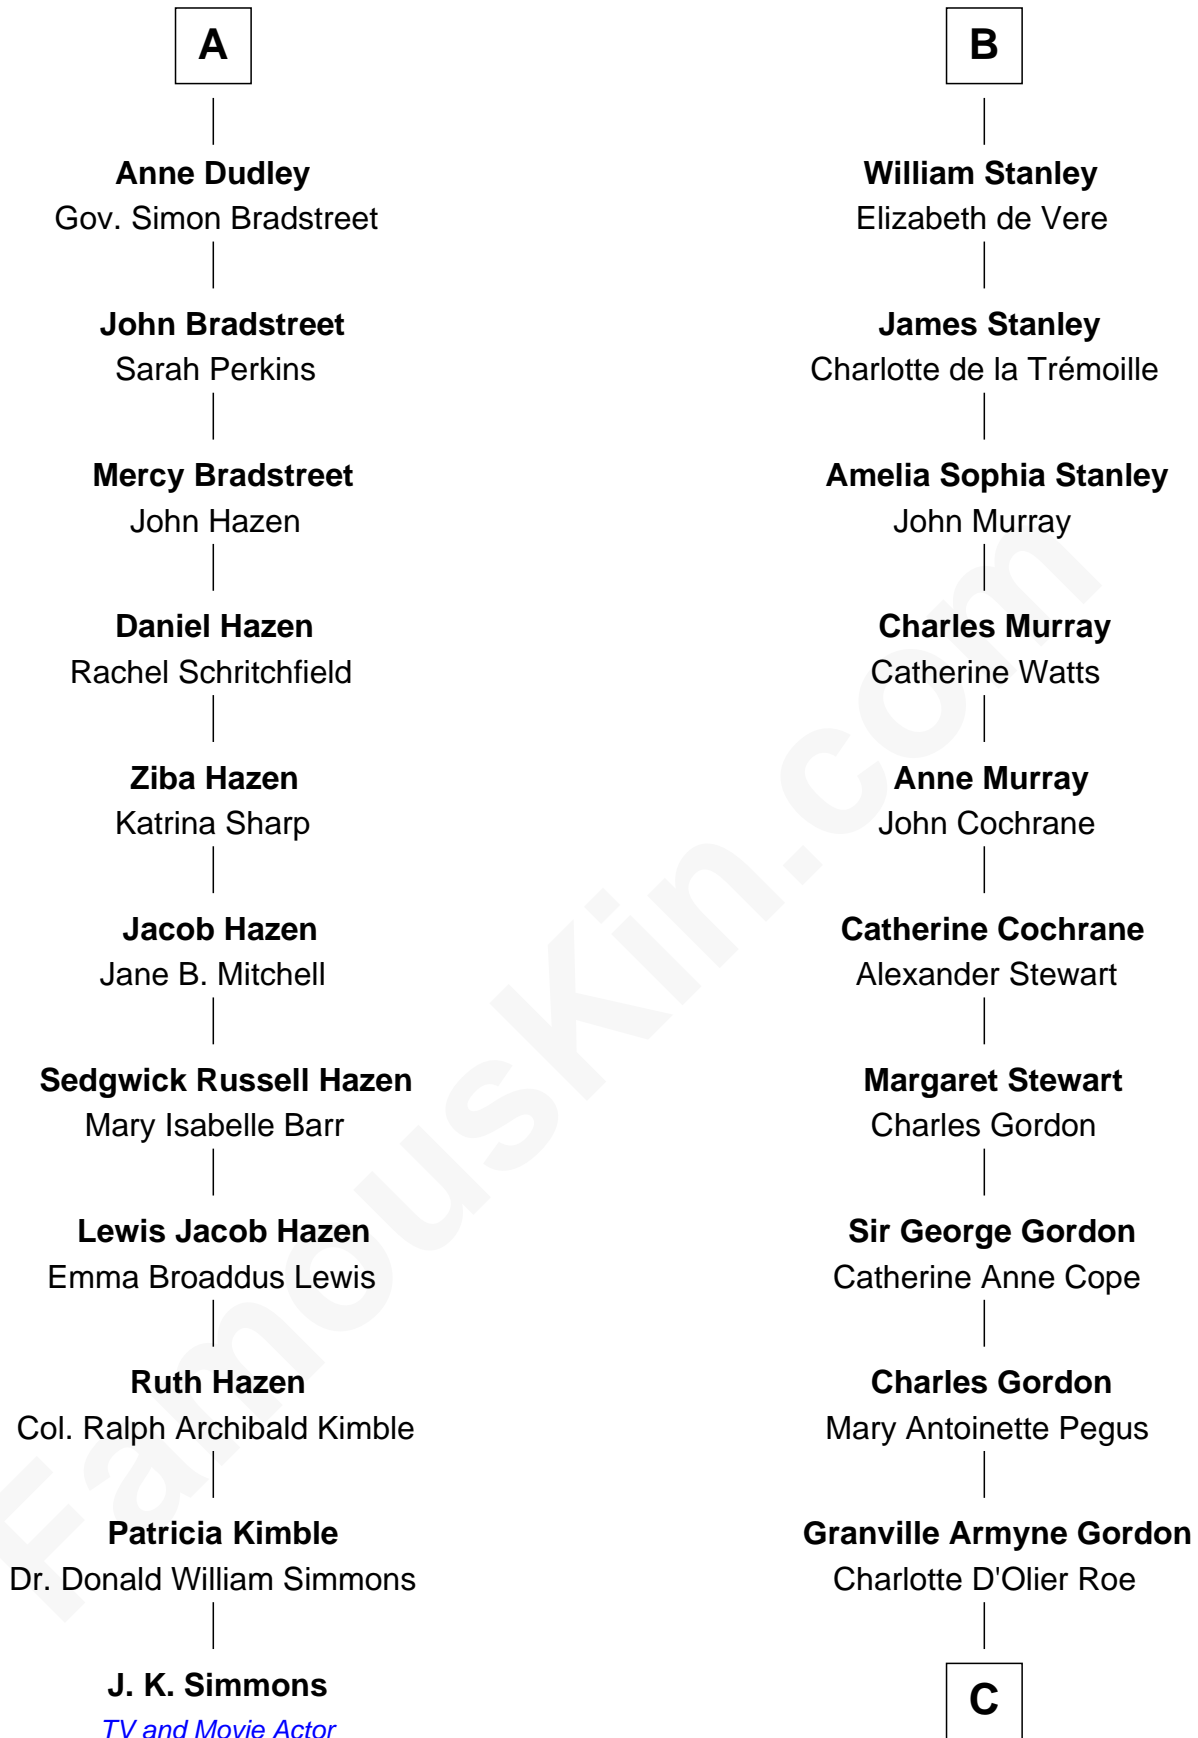

# FamousKin.com Relationship Chart of

**J. K. Simmons**

*TV and Movie Actor*

17th cousin 4 times removed of

**Cara Delevingne**

*Fashion Model and Movie Actress*

C

**Armyne Evelyne Gordon**  
Sir Lionel Lawson Faudel-Phillips

**Anne Margaret Faudel-Phillips**  
John Vincent Sheffield

**Jane Armyne Sheffield**  
Sir Jocelyn Edward Greville Stevens

**Pandora Anne Stevens**  
Charles Hamar Delevingne

**Cara Delevingne**  
*Model and Actress*