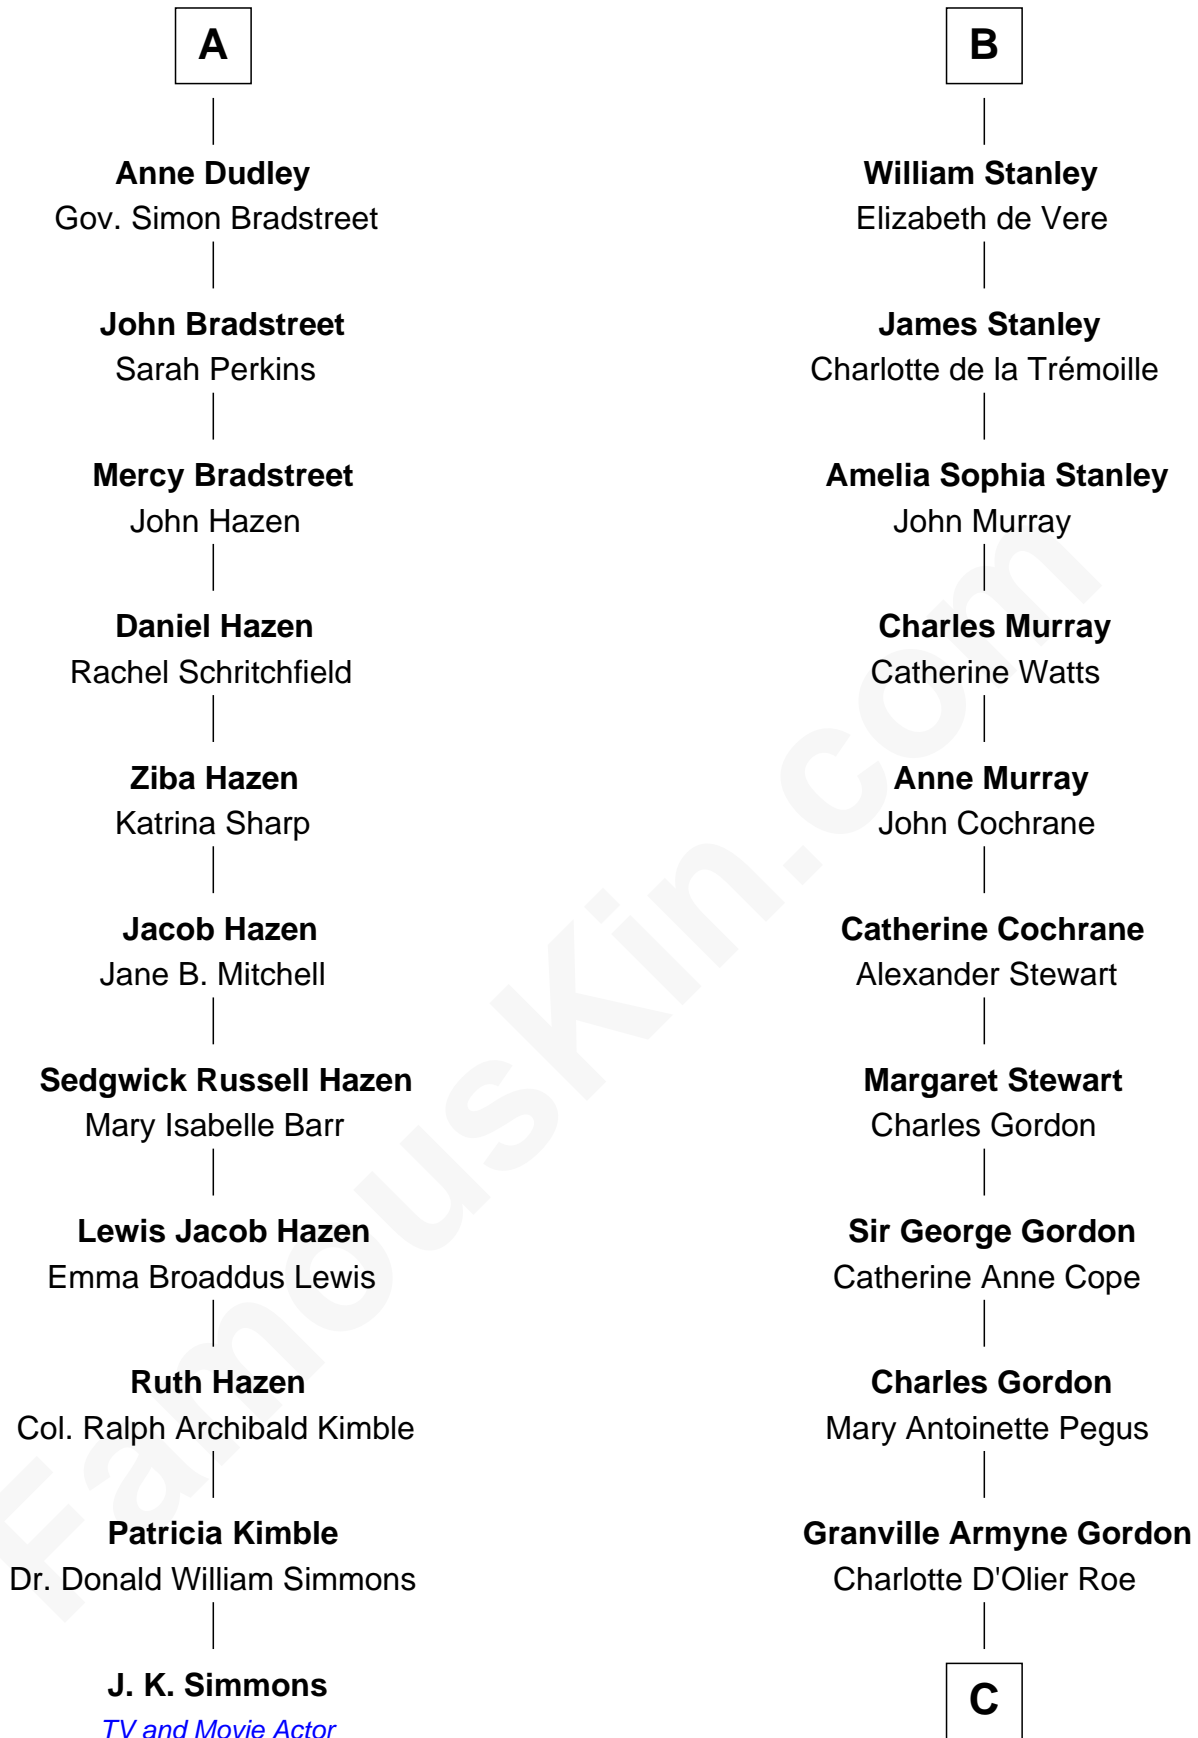

FamousKin.com Relationship Chart of

J. K. Simmons

TV and Movie Actor

17th cousin 4 times removed of

Cara Delevingne

Fashion Model and Movie Actress

C

Armyne Evelyne Gordon
Sir Lionel Lawson Faudel-Phillips

Anne Margaret Faudel-Phillips
John Vincent Sheffield

Jane Armyne Sheffield
Sir Jocelyn Edward Greville Stevens

Pandora Anne Stevens
Charles Hamar Delevingne

Cara Delevingne
Model and Actress