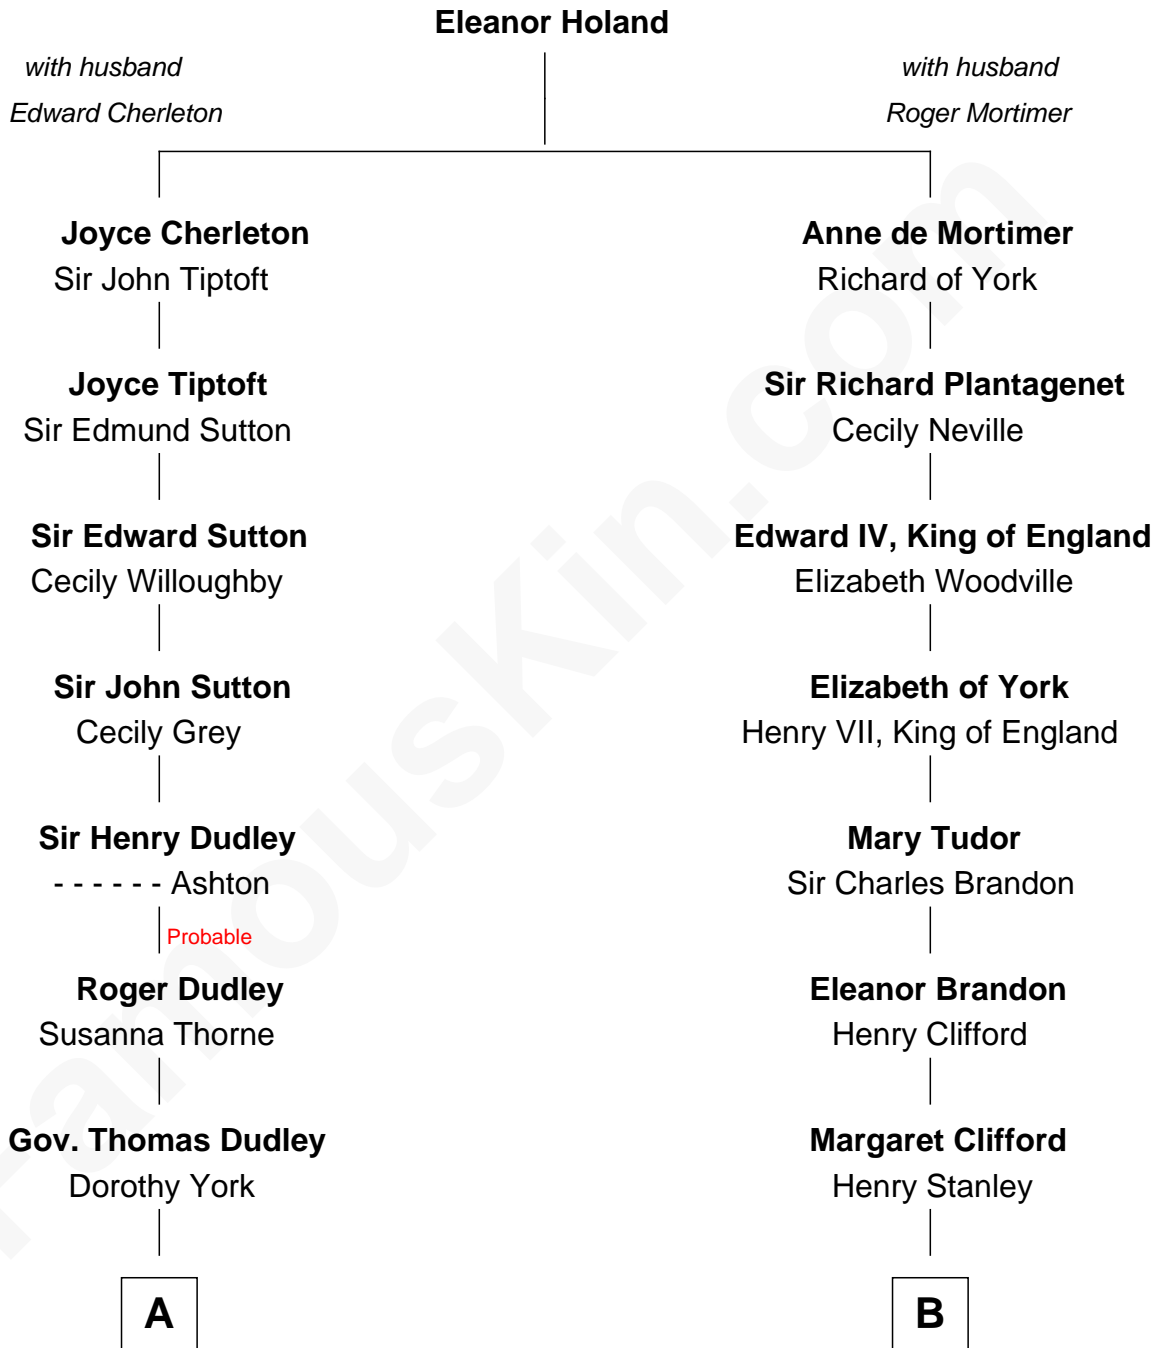

FamousKin.com Relationship Chart of

J. K. Simmons

TV and Movie Actor

17th cousin 4 times removed of

Cara Delevingne

Fashion Model and Movie Actress

C

Armyne Evelyne Gordon
Sir Lionel Lawson Faudel-Phillips

Anne Margaret Faudel-Phillips
John Vincent Sheffield

Jane Armyne Sheffield
Sir Jocelyn Edward Greville Stevens

Pandora Anne Stevens
Charles Hamar Delevingne

Cara Delevingne
Model and Actress