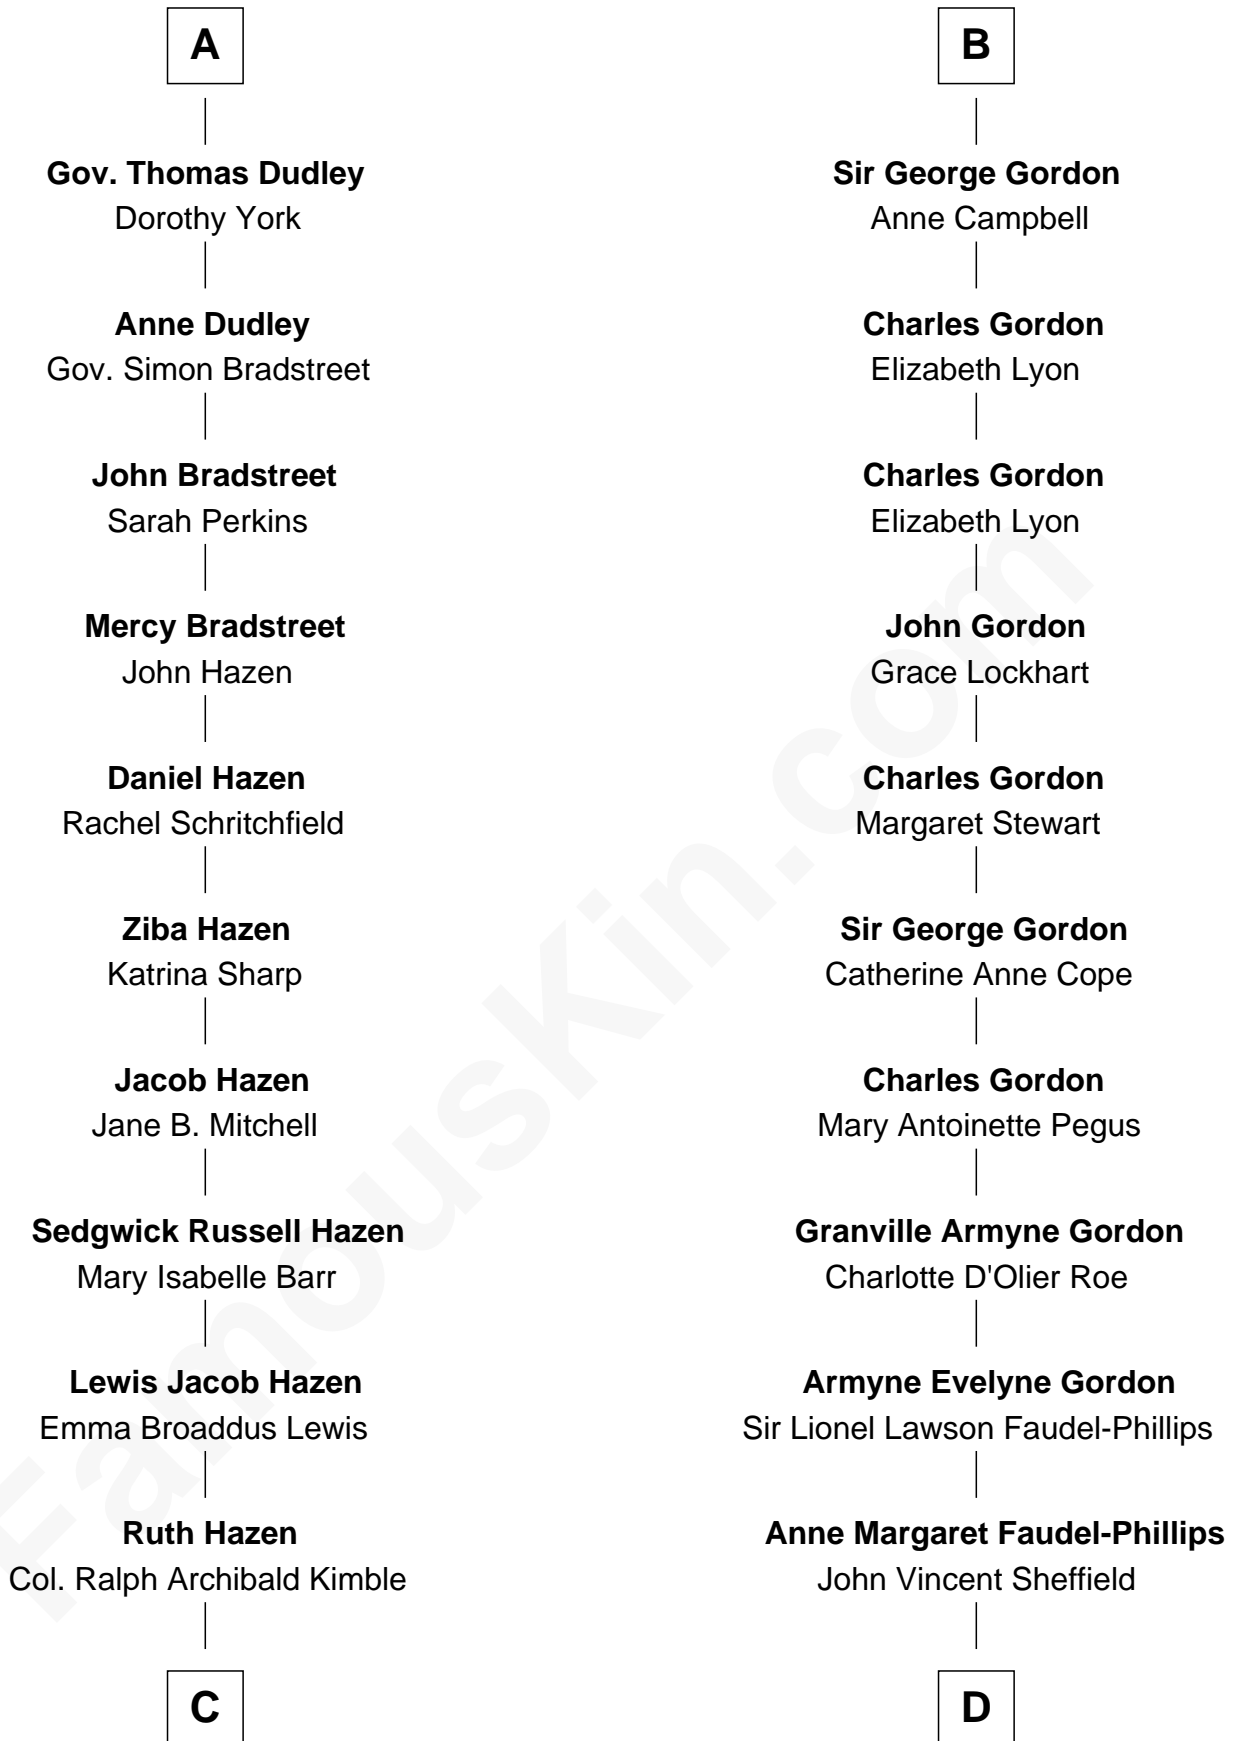

# FamousKin.com Relationship Chart of

**J. K. Simmons**

*TV and Movie Actor*

18th cousin 1 time removed of

**Cara Delevingne**

*Fashion Model and Movie Actress*

**Sir Thomas de Holand**

Alice Fitzalan

**C**

**Patricia Kimble**  
Dr. Donald William Simmons

**J. K. Simmons**  
*TV and Movie Actor*

**D**

**Jane Armyne Sheffield**  
Sir Jocelyn Edward Greville Stevens

**Pandora Anne Stevens**  
Charles Hamar Delevingne

**Cara Delevingne**  
*Model and Actress*