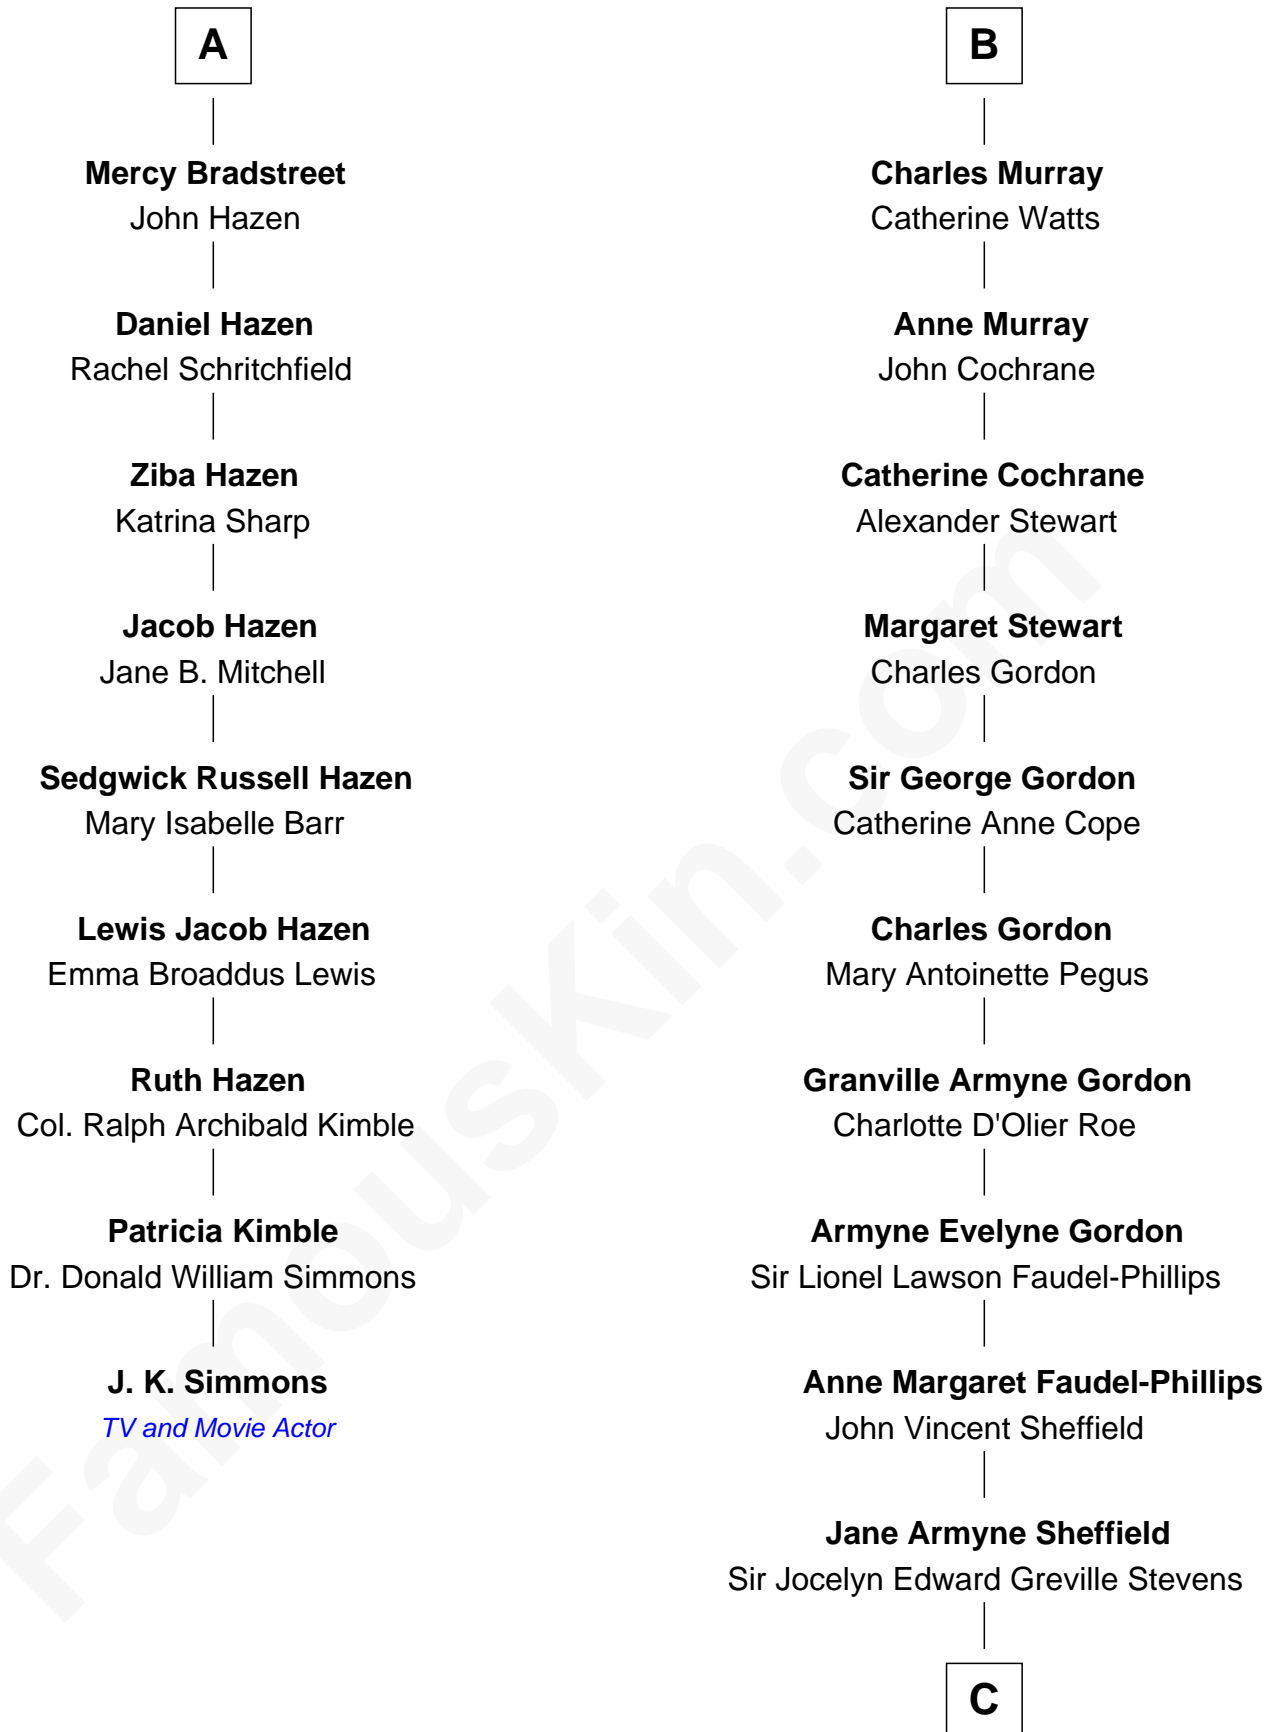

# FamousKin.com Relationship Chart of

**J. K. Simmons**

*TV and Movie Actor*

15th cousin 3 times removed of

**Cara Delevingne**

*Fashion Model and Movie Actress*

C

**Pandora Anne Stevens**  
Charles Hamar Delevingne

**Cara Delevingne**  
*Model and Actress*

FamousKin.com