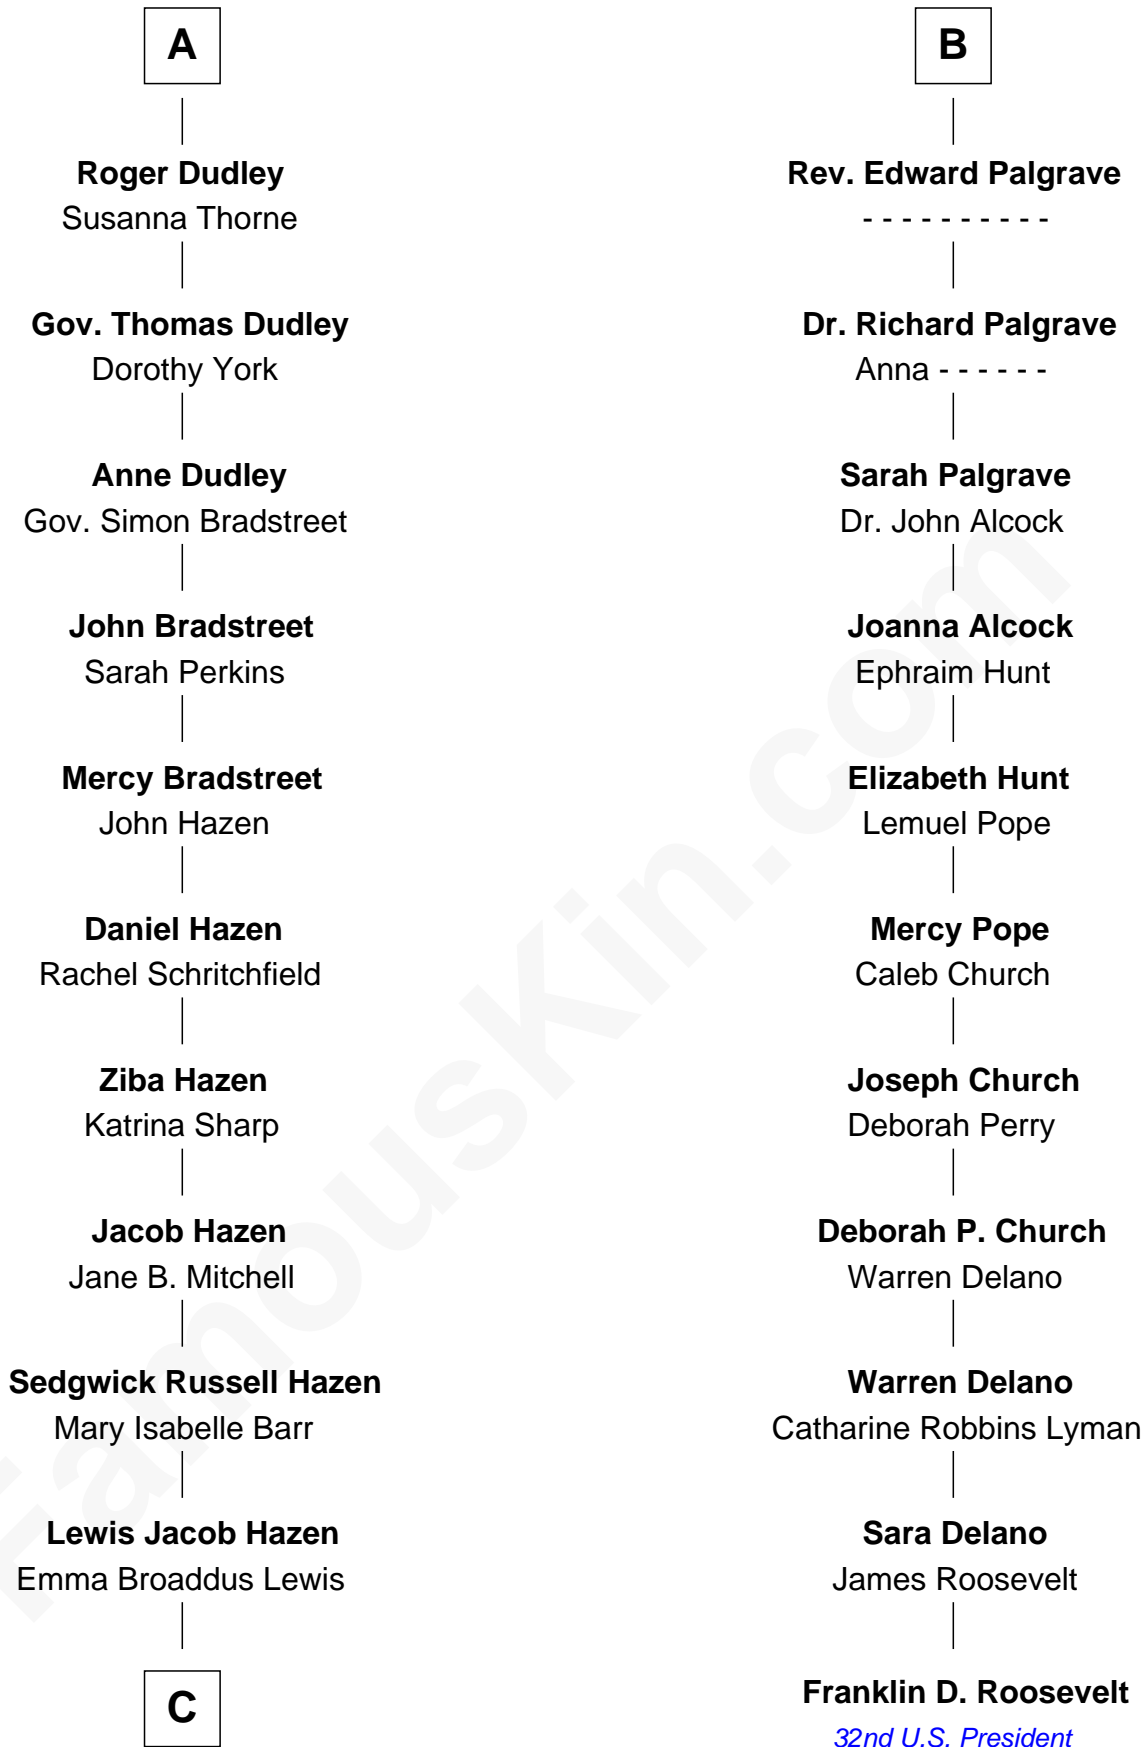

FamousKin.com Relationship Chart of

J. K. Simmons
TV and Movie Actor

17th cousin 2 times removed of

Franklin D. Roosevelt
32nd U.S. President

C

Ruth Hazen
Col. Ralph Archibald Kimble

Patricia Kimble
Dr. Donald William Simmons