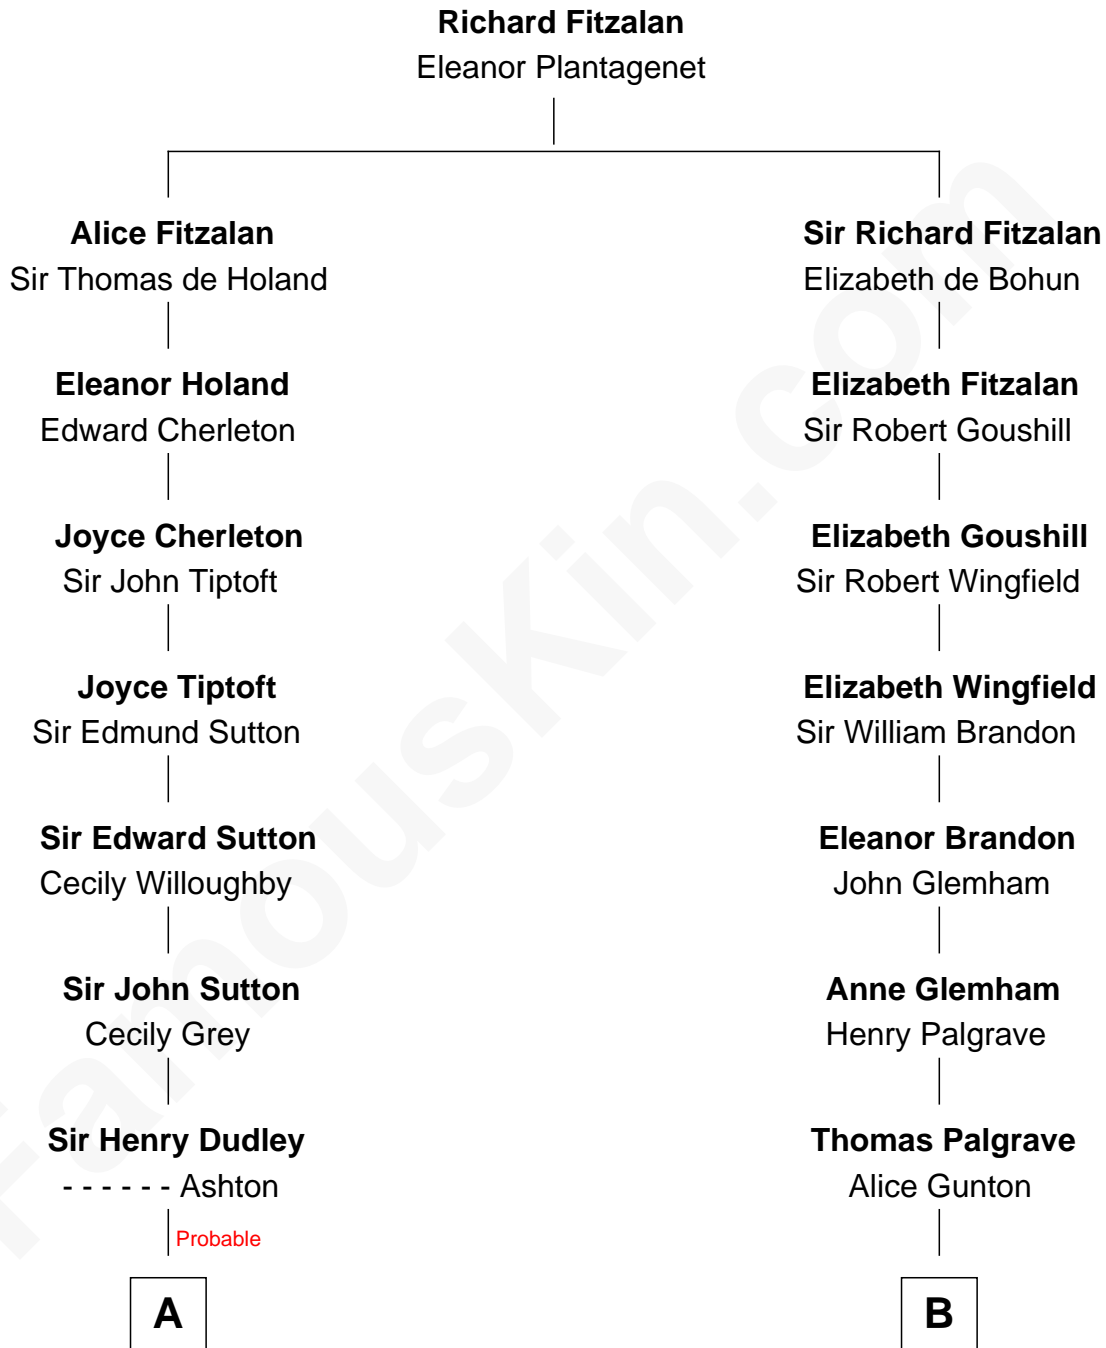

FamousKin.com Relationship Chart of

J. K. Simmons
TV and Movie Actor

17th cousin 2 times removed of

Franklin D. Roosevelt
32nd U.S. President

C

Ruth Hazen
Col. Ralph Archibald Kimble

Patricia Kimble
Dr. Donald William Simmons