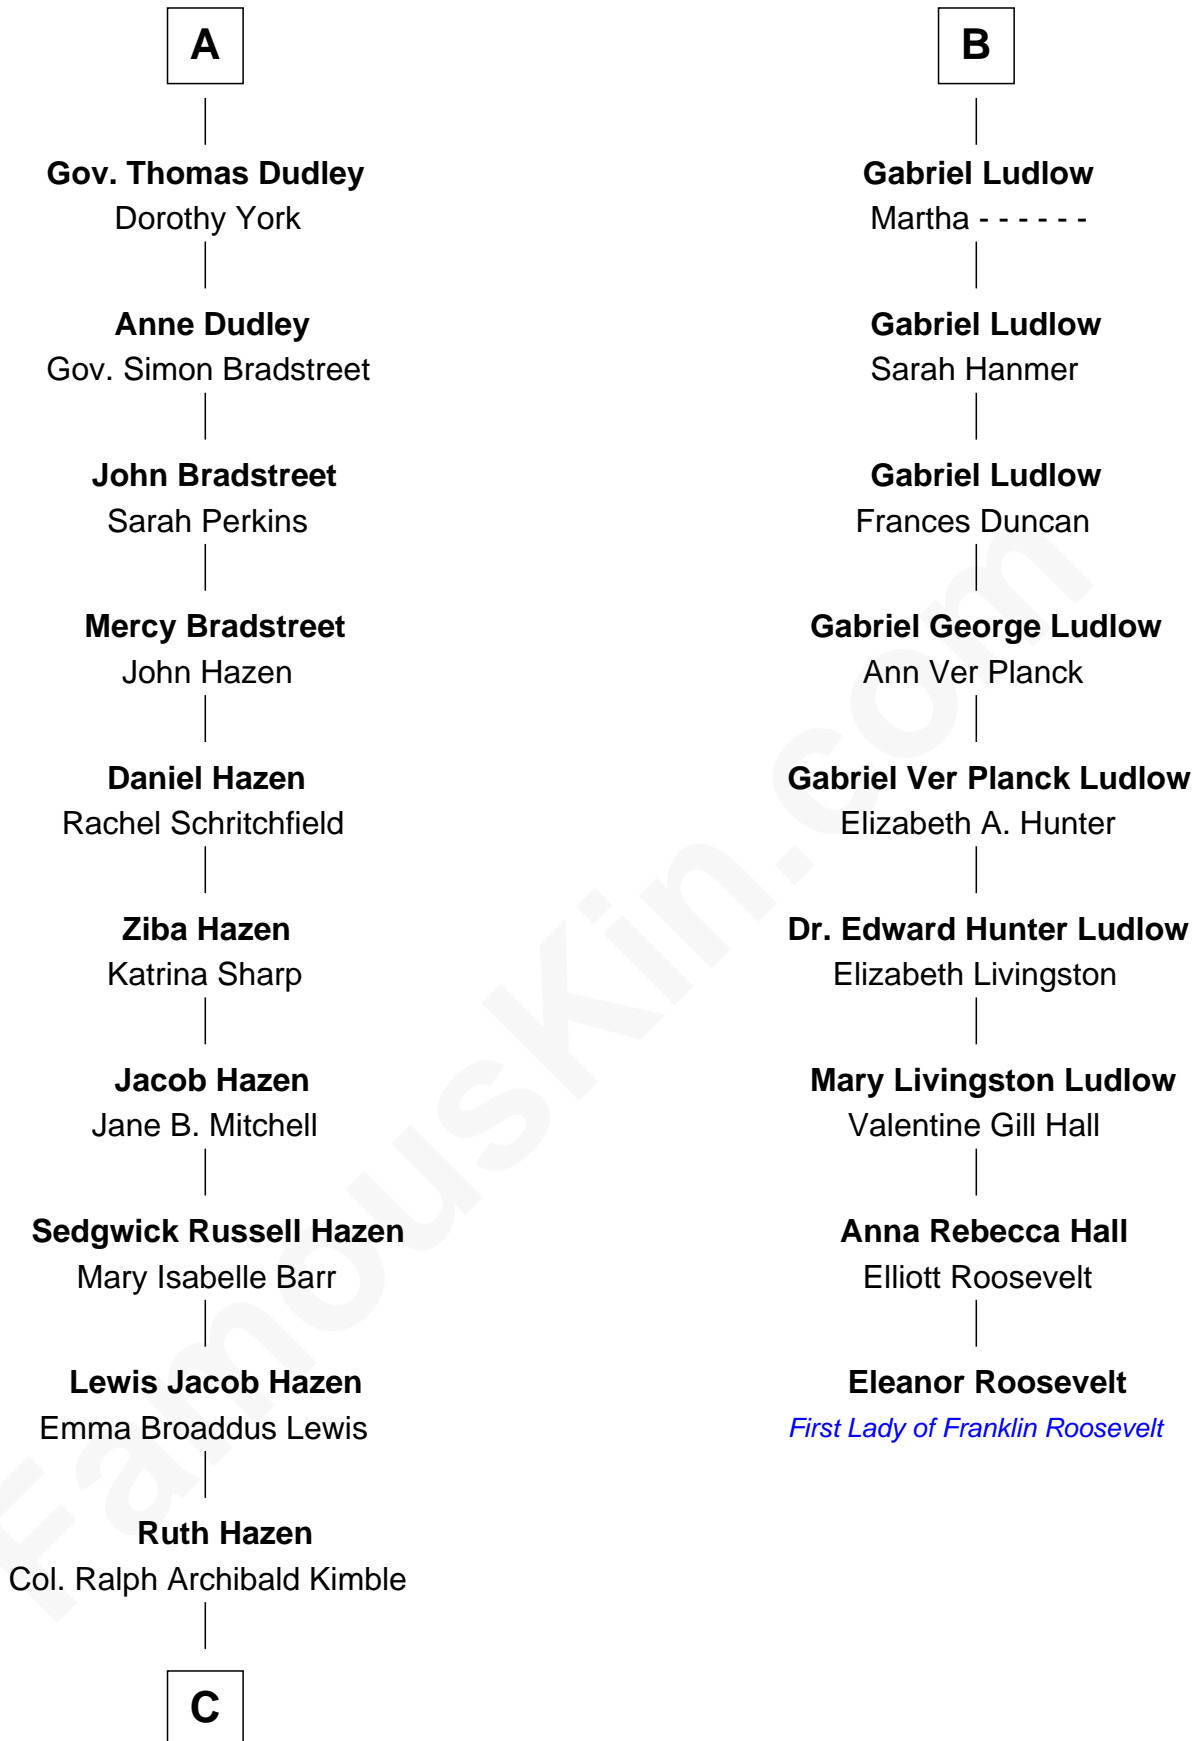

## Relationship Chart of

**J. K. Simmons**

*TV and Movie Actor*

15th cousin 3 times removed of

**Eleanor Roosevelt**

*First Lady of President Franklin D. Roosevelt*

**Sir Walter Blount**

Sancha de Ayala

**Sir Thomas Blount**

Margaret de Gresley

**Sir Walter Blount**

Helena Byron

**Sir William Blount**

Margaret Echyngham

**Elizabeth Blount**

Sir Andrews de Windsor

**Edith Windsor**

George Ludlow

**Thomas Ludlow**

Jane Pyle

**Thomas Ludlow**

Jane Bennett

**B**

**C**