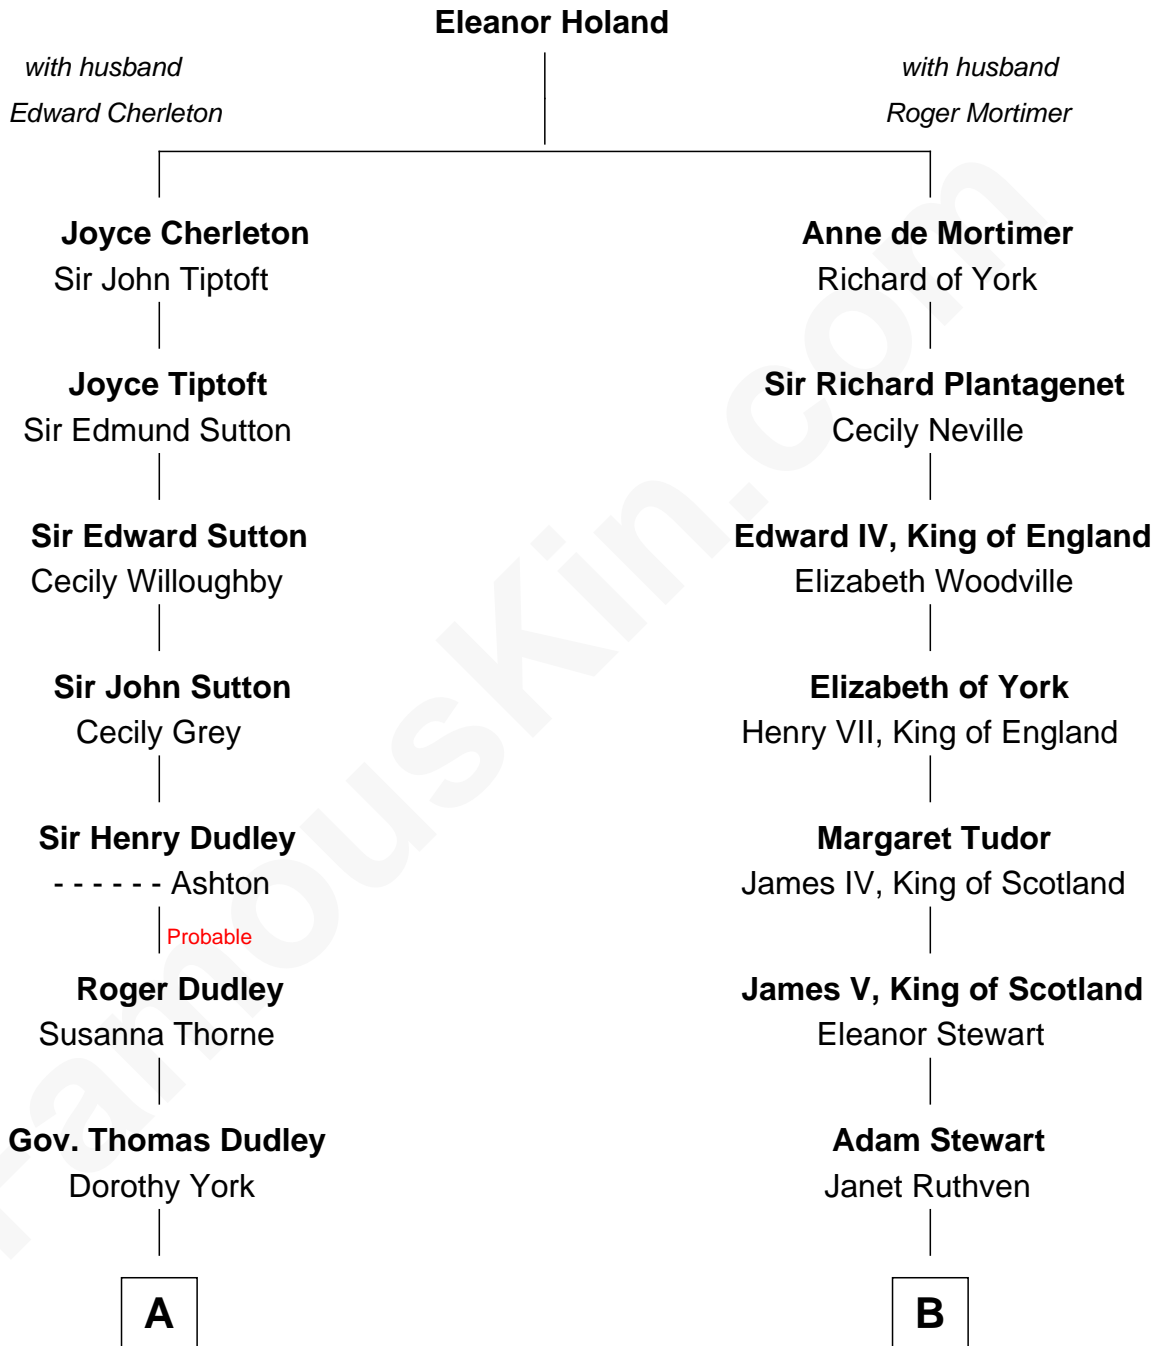

FamousKin.com Relationship Chart of

J. K. Simmons

TV and Movie Actor

17th cousin 1 time removed of

Eleanor Roosevelt

First Lady of President Franklin D. Roosevelt

C

Anna Rebecca Hall
Elliott Roosevelt

Eleanor Roosevelt
First Lady of Franklin Roosevelt

FamousKin.com