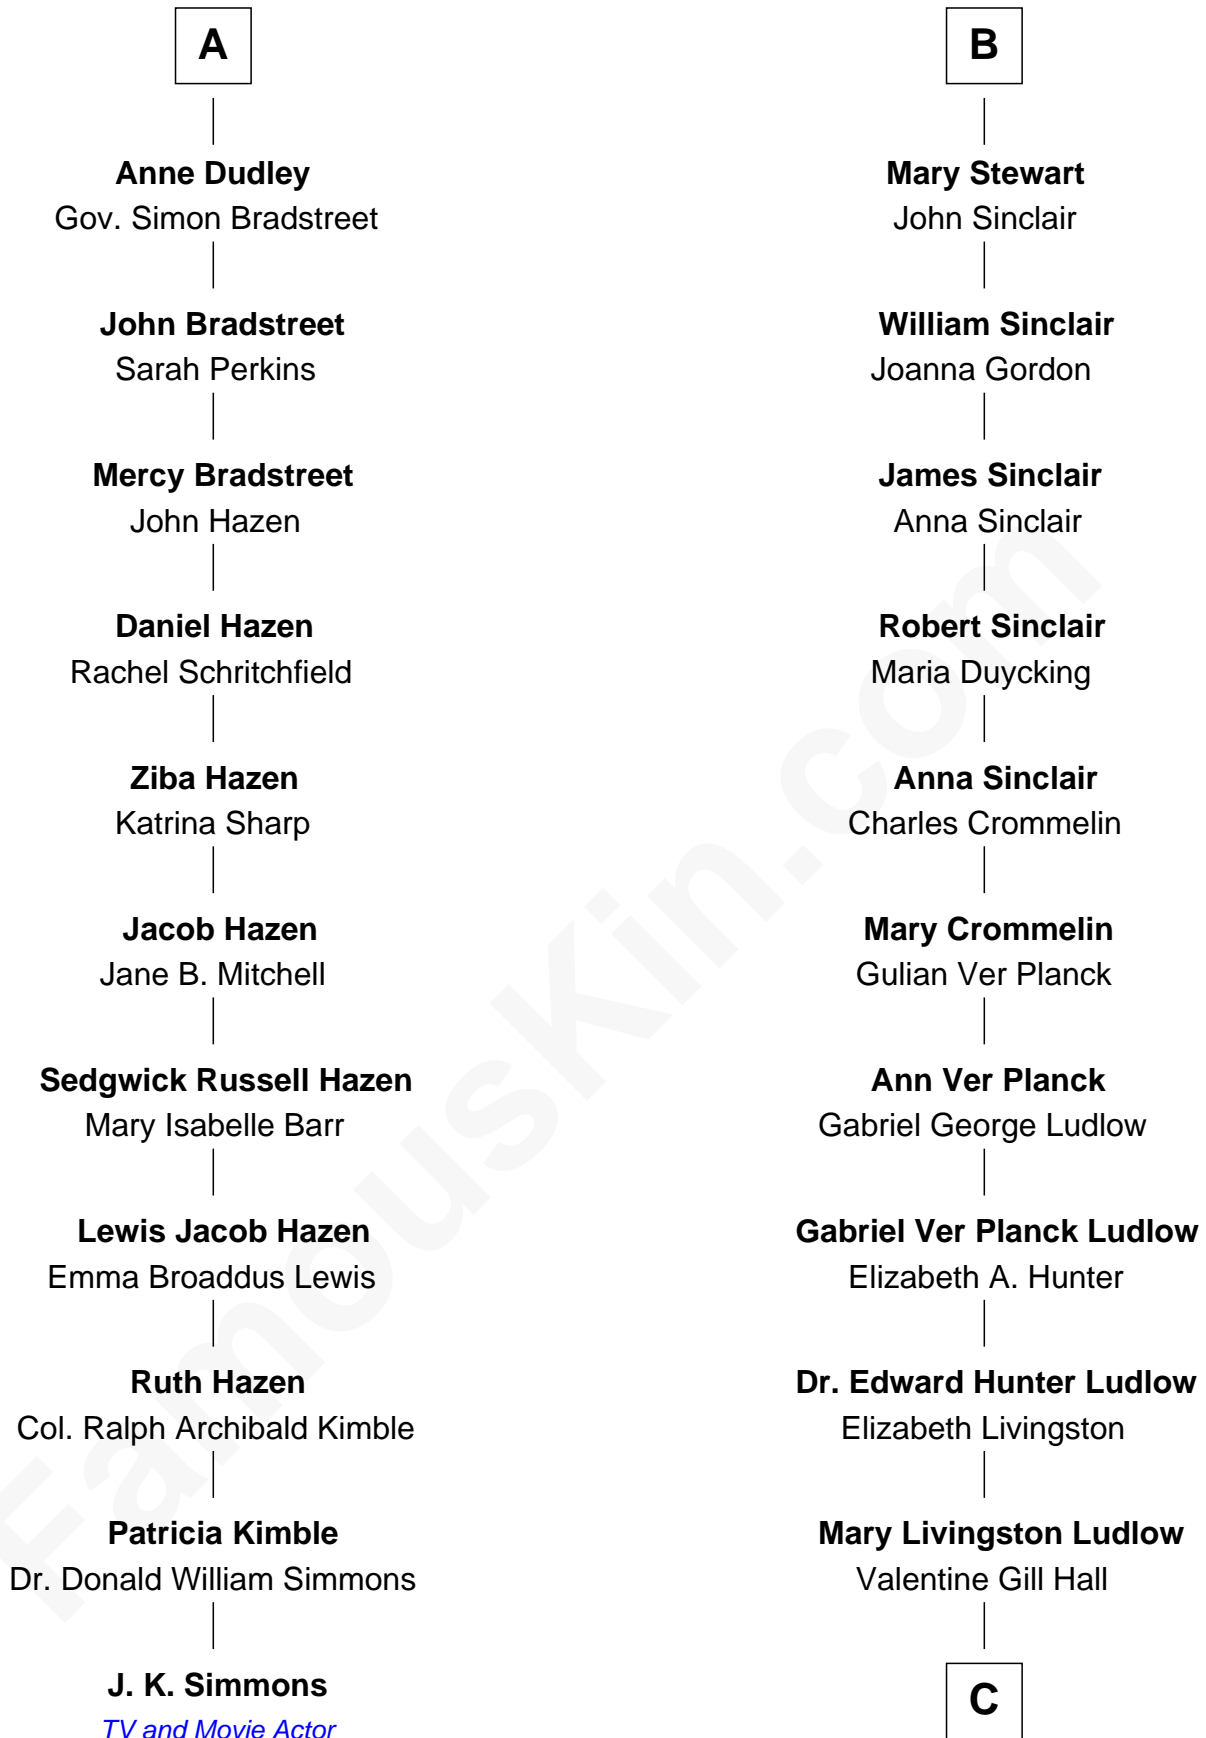

FamousKin.com Relationship Chart of

J. K. Simmons

TV and Movie Actor

17th cousin 1 time removed of

Eleanor Roosevelt

First Lady of President Franklin D. Roosevelt

C

Anna Rebecca Hall
Elliott Roosevelt

Eleanor Roosevelt
First Lady of Franklin Roosevelt

FamousKin.com