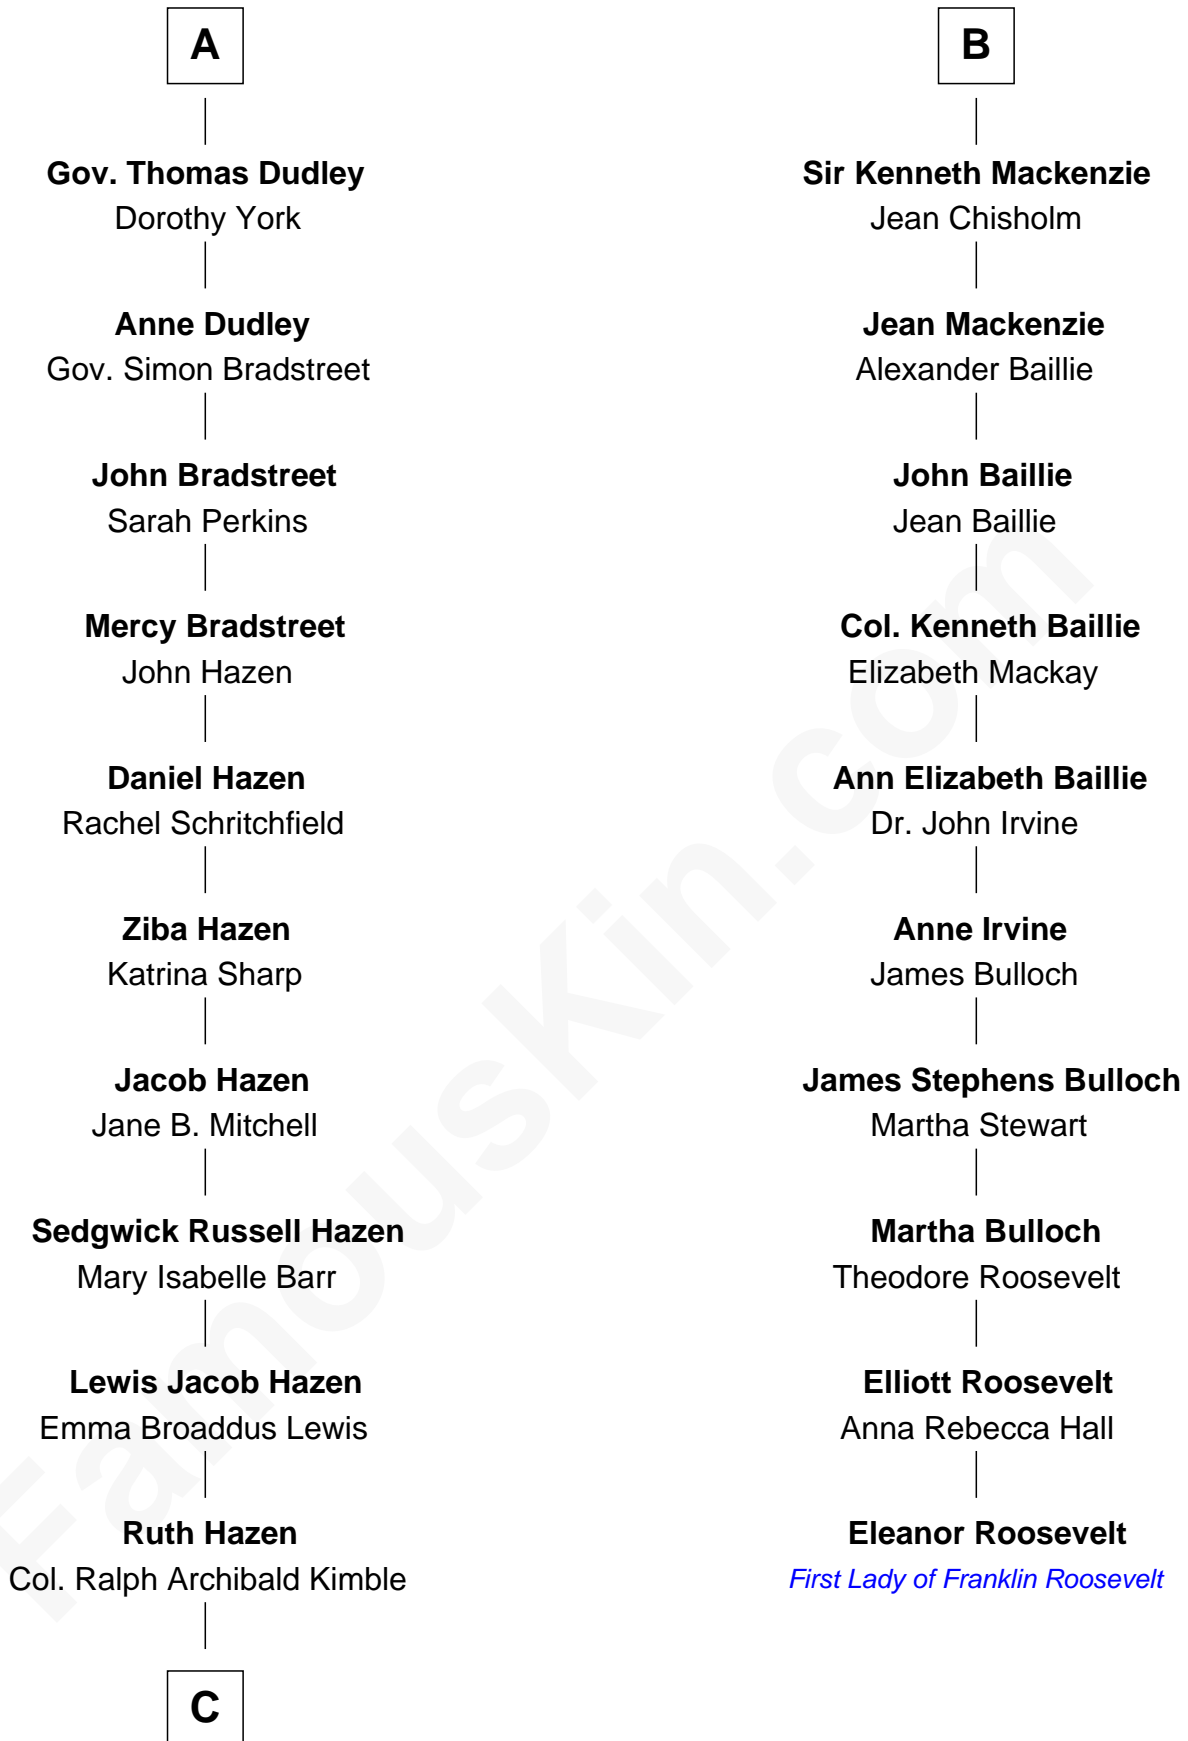

FamousKin.com Relationship Chart of

J. K. Simmons

TV and Movie Actor

16th cousin 2 times removed of

Eleanor Roosevelt

First Lady of President Franklin D. Roosevelt

John of Gaunt

Katherine Roet

C

Patricia Kimble
Dr. Donald William Simmons

J. K. Simmons
TV and Movie Actor

FamousKin.com