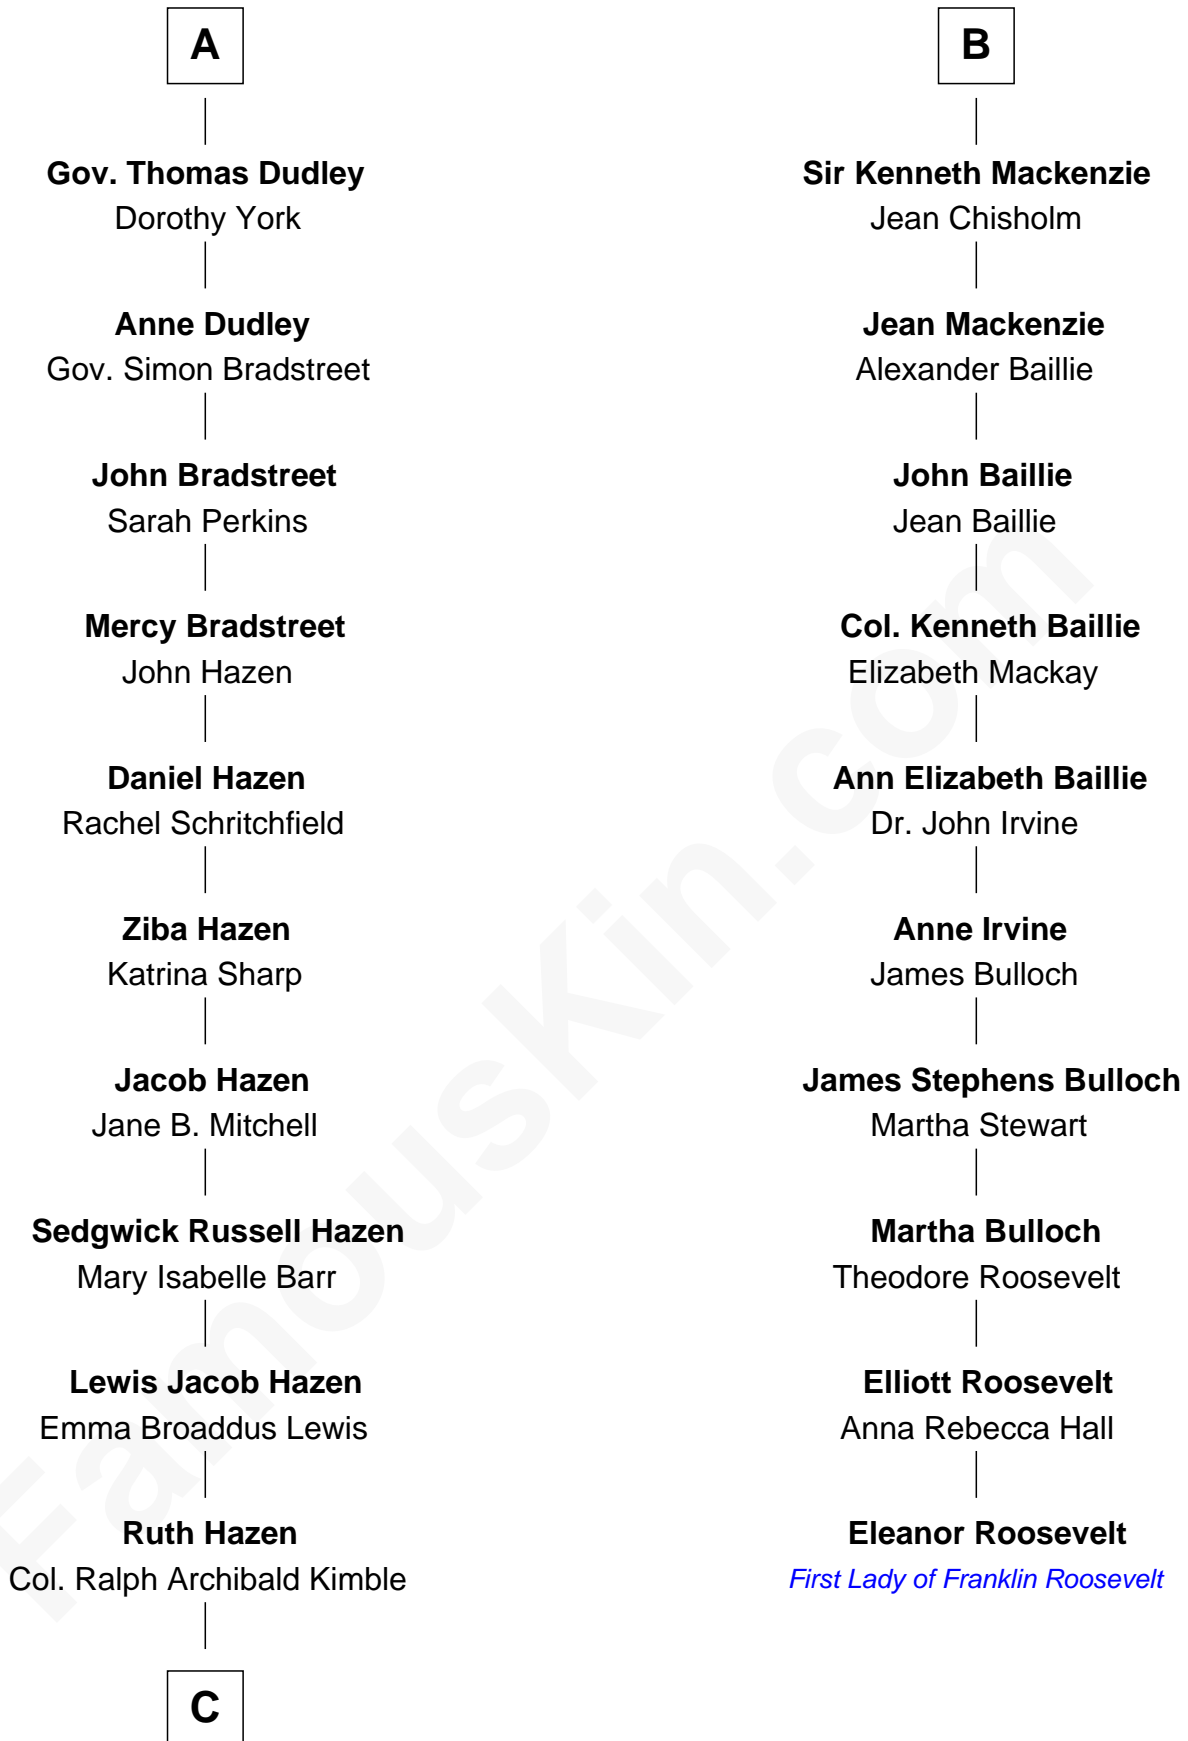

# FamousKin.com Relationship Chart of

**J. K. Simmons**

*TV and Movie Actor*

16th cousin 2 times removed of

**Eleanor Roosevelt**

*First Lady of President Franklin D. Roosevelt*

**Sir Thomas de Holand**

Alice Fitzalan

**C**

**Patricia Kimble**  
Dr. Donald William Simmons

**J. K. Simmons**  
*TV and Movie Actor*

FamousKin.com