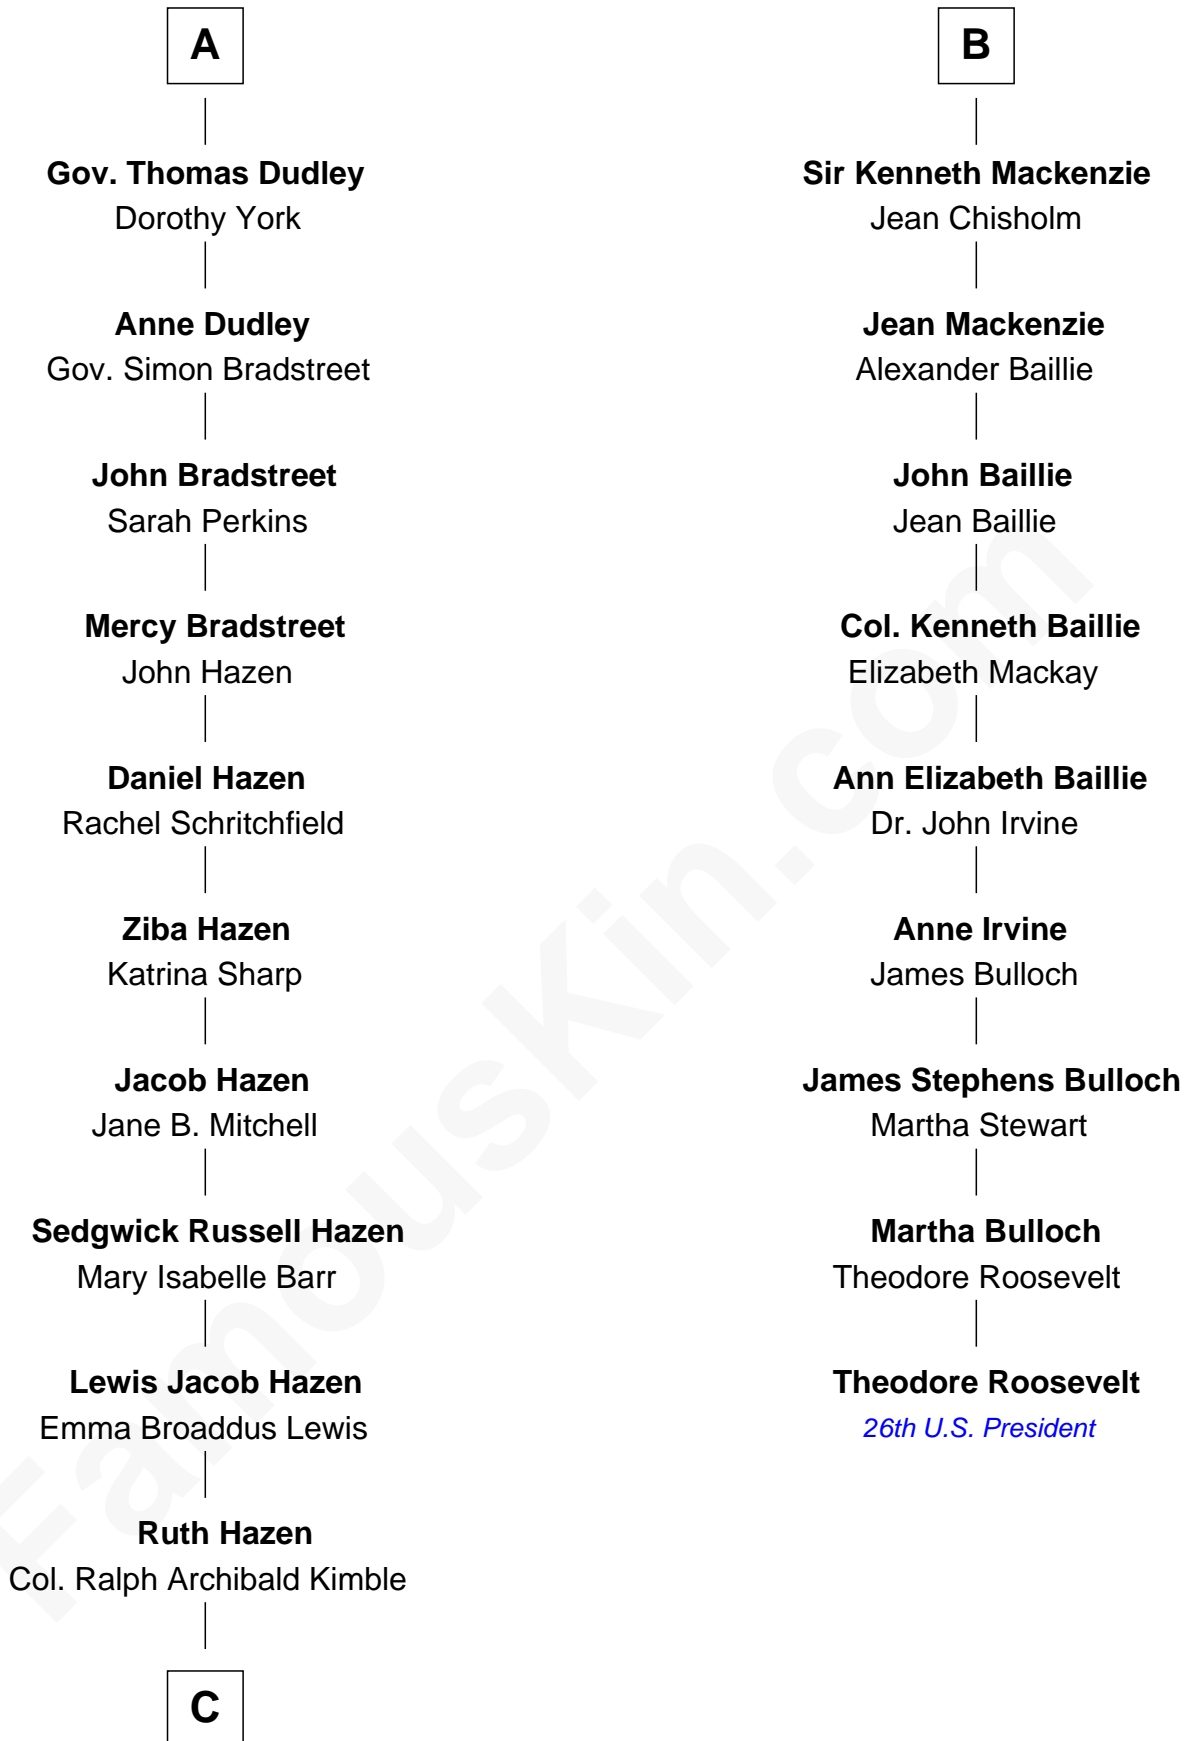

# FamousKin.com Relationship Chart of

**J. K. Simmons**

*TV and Movie Actor*

15th cousin 3 times removed of

**Theodore Roosevelt**

*26th U.S. President*

**John of Gaunt**

Katherine Roet

**C**

**Patricia Kimble**  
Dr. Donald William Simmons

**J. K. Simmons**  
*TV and Movie Actor*

FamousKin.com