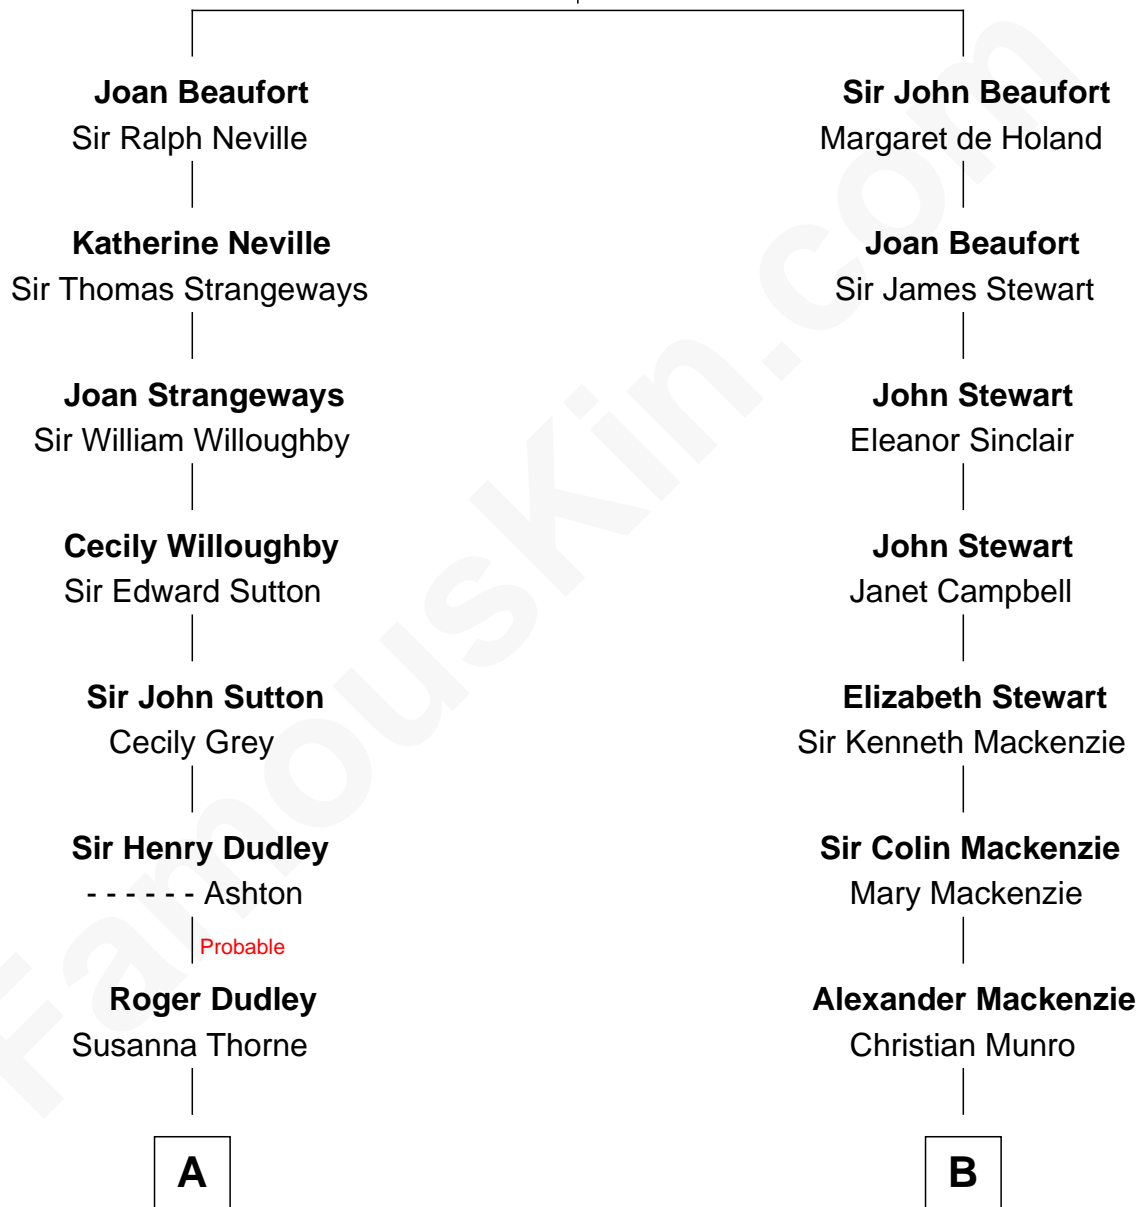

# FamousKin.com Relationship Chart of

**J. K. Simmons**

*TV and Movie Actor*

15th cousin 3 times removed of

**Theodore Roosevelt**

*26th U.S. President*

**John of Gaunt**

Katherine Roet

**C**

**Patricia Kimble**  
Dr. Donald William Simmons

**J. K. Simmons**  
*TV and Movie Actor*

FamousKin.com