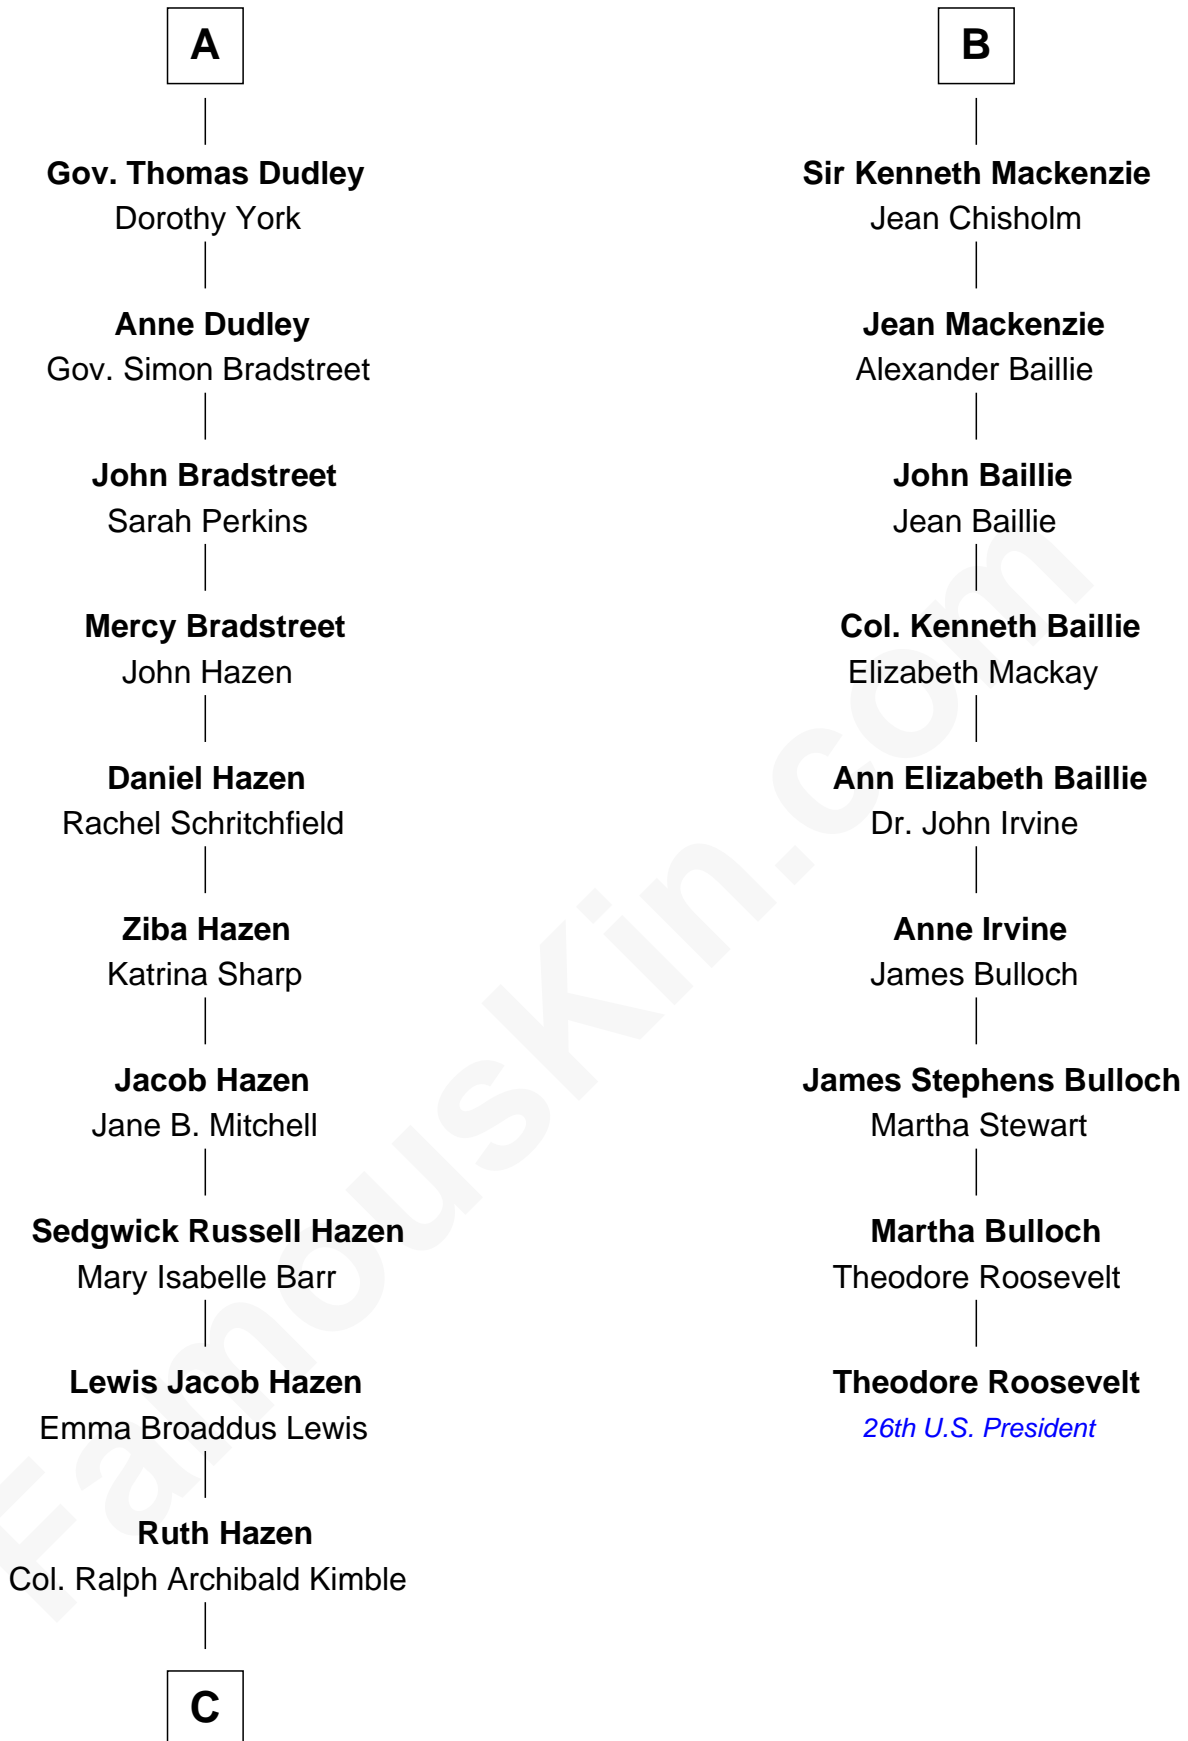

# FamousKin.com Relationship Chart of

**J. K. Simmons**  
*TV and Movie Actor*

15th cousin 3 times removed of

**Theodore Roosevelt**  
*26th U.S. President*

**Sir Thomas de Holand**  
Alice Fitzalan

**C**

**Patricia Kimble**  
Dr. Donald William Simmons

**J. K. Simmons**  
*TV and Movie Actor*

FamousKin.com