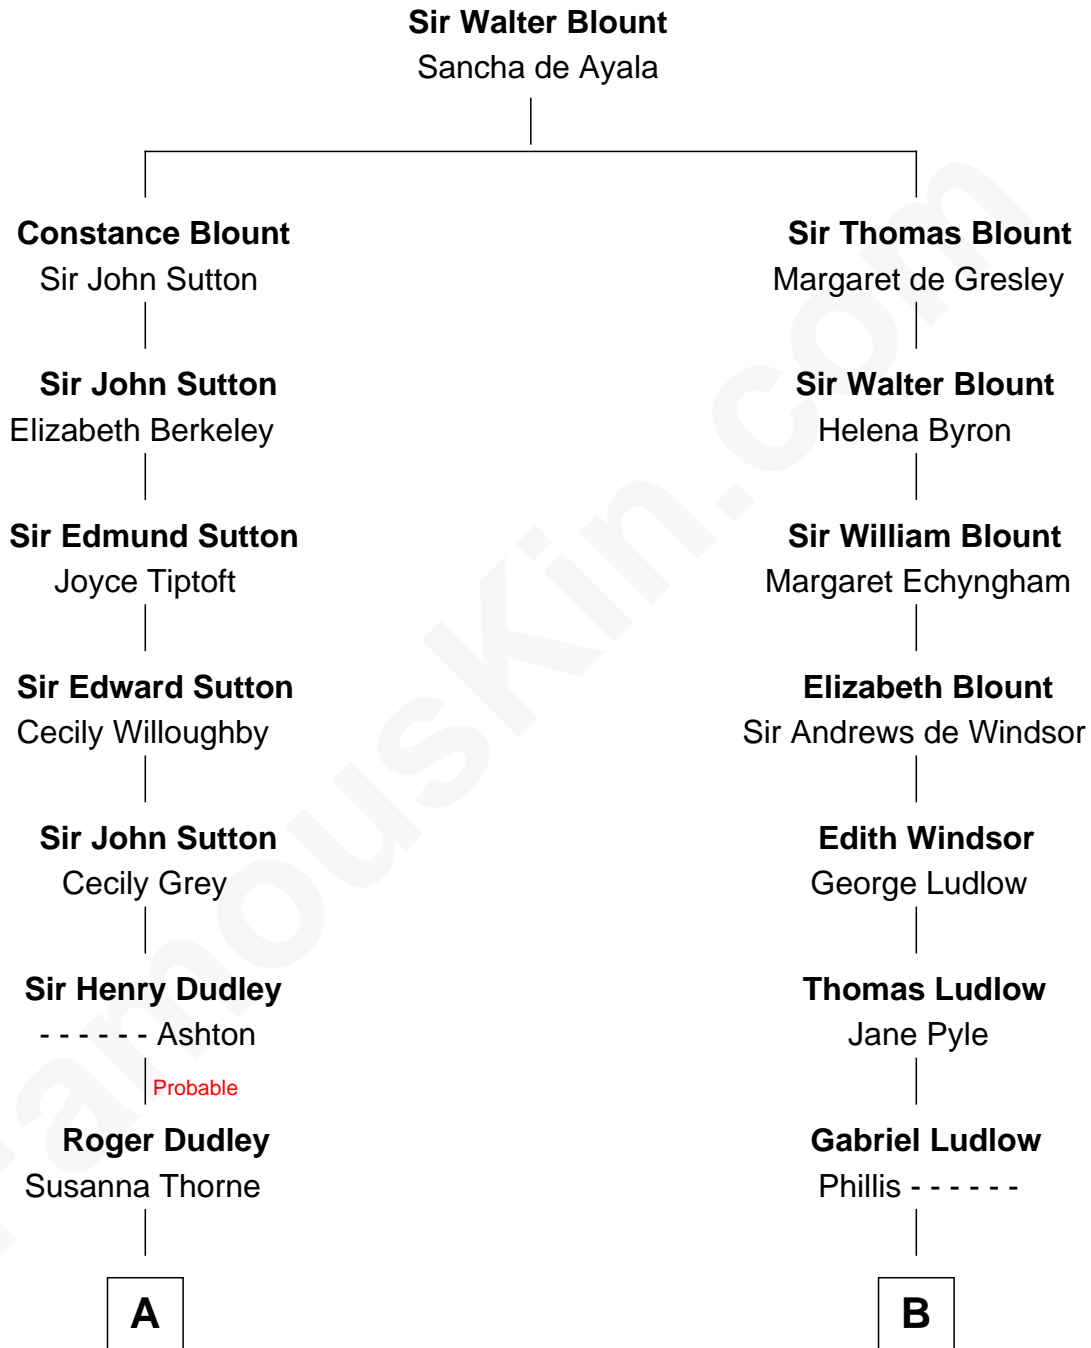

# FamousKin.com Relationship Chart of

**J. K. Simmons**

*TV and Movie Actor*

10th cousin 8 times removed of

**Carter Braxton**

*Signer of the Declaration of Independence*

**C**

**Patricia Kimble**  
Dr. Donald William Simmons

**J. K. Simmons**  
*TV and Movie Actor*

FamousKin.com