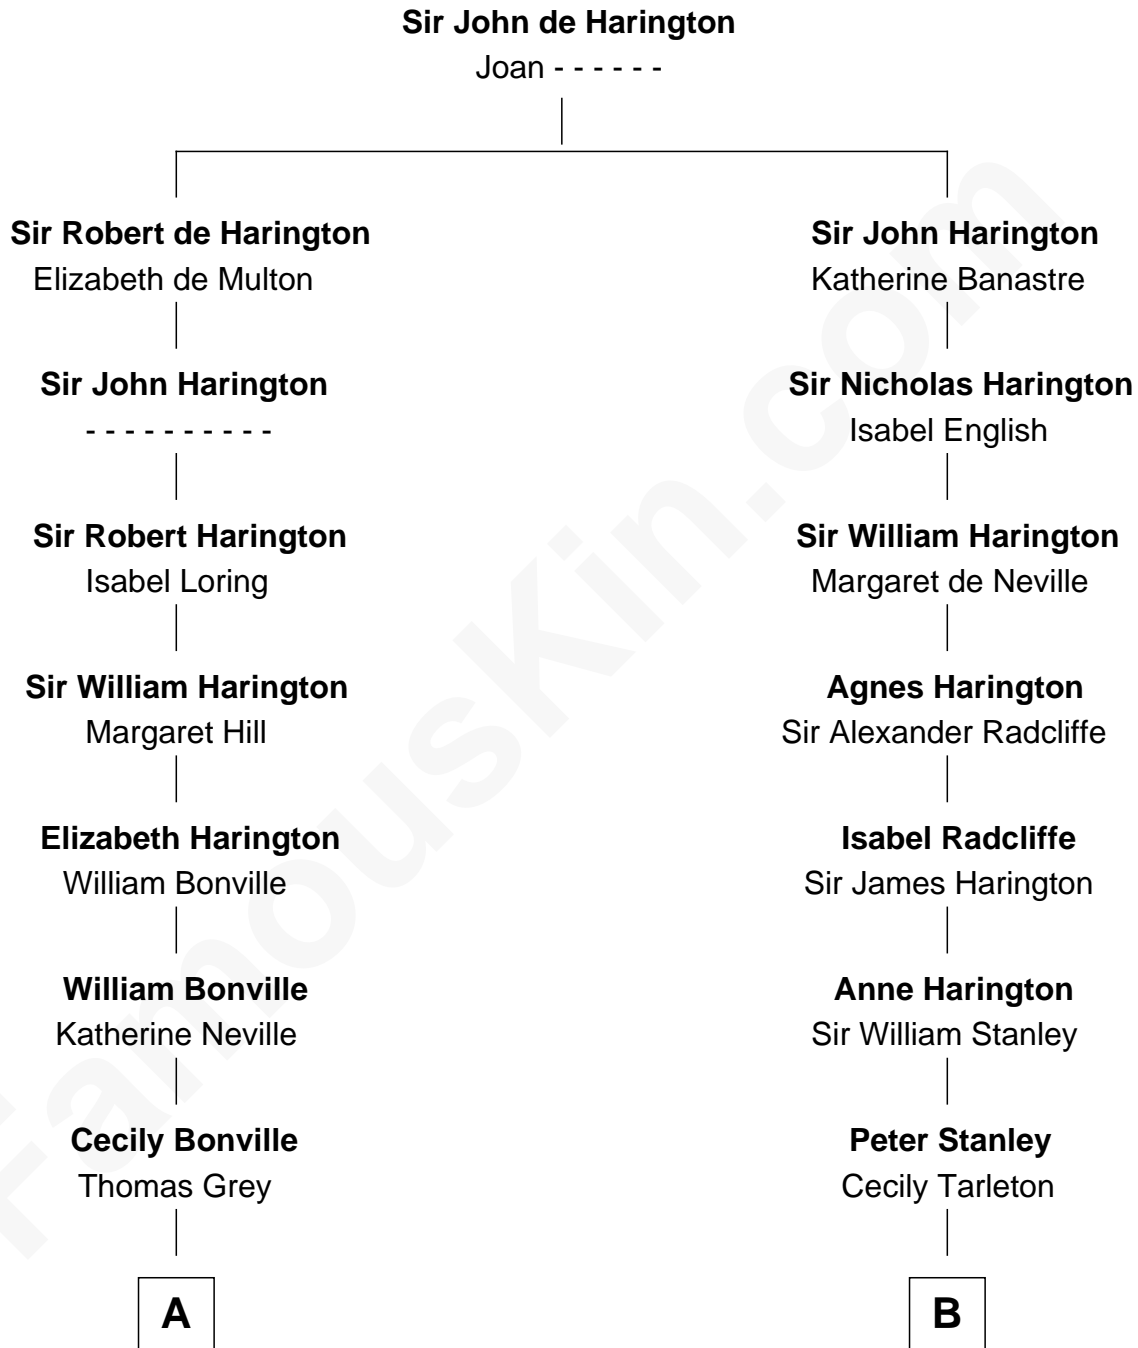

FamousKin.com Relationship Chart of

J. K. Simmons
TV and Movie Actor

13th cousin 8 times removed of

James Madison
4th U.S. President

C

—
Sedgwick Russell Hazen

Mary Isabelle Barr

—
Lewis Jacob Hazen

Emma Broaddus Lewis

—
Ruth Hazen

Col. Ralph Archibald Kimble

—
Patricia Kimble

Dr. Donald William Simmons

—
J. K. Simmons

TV and Movie Actor