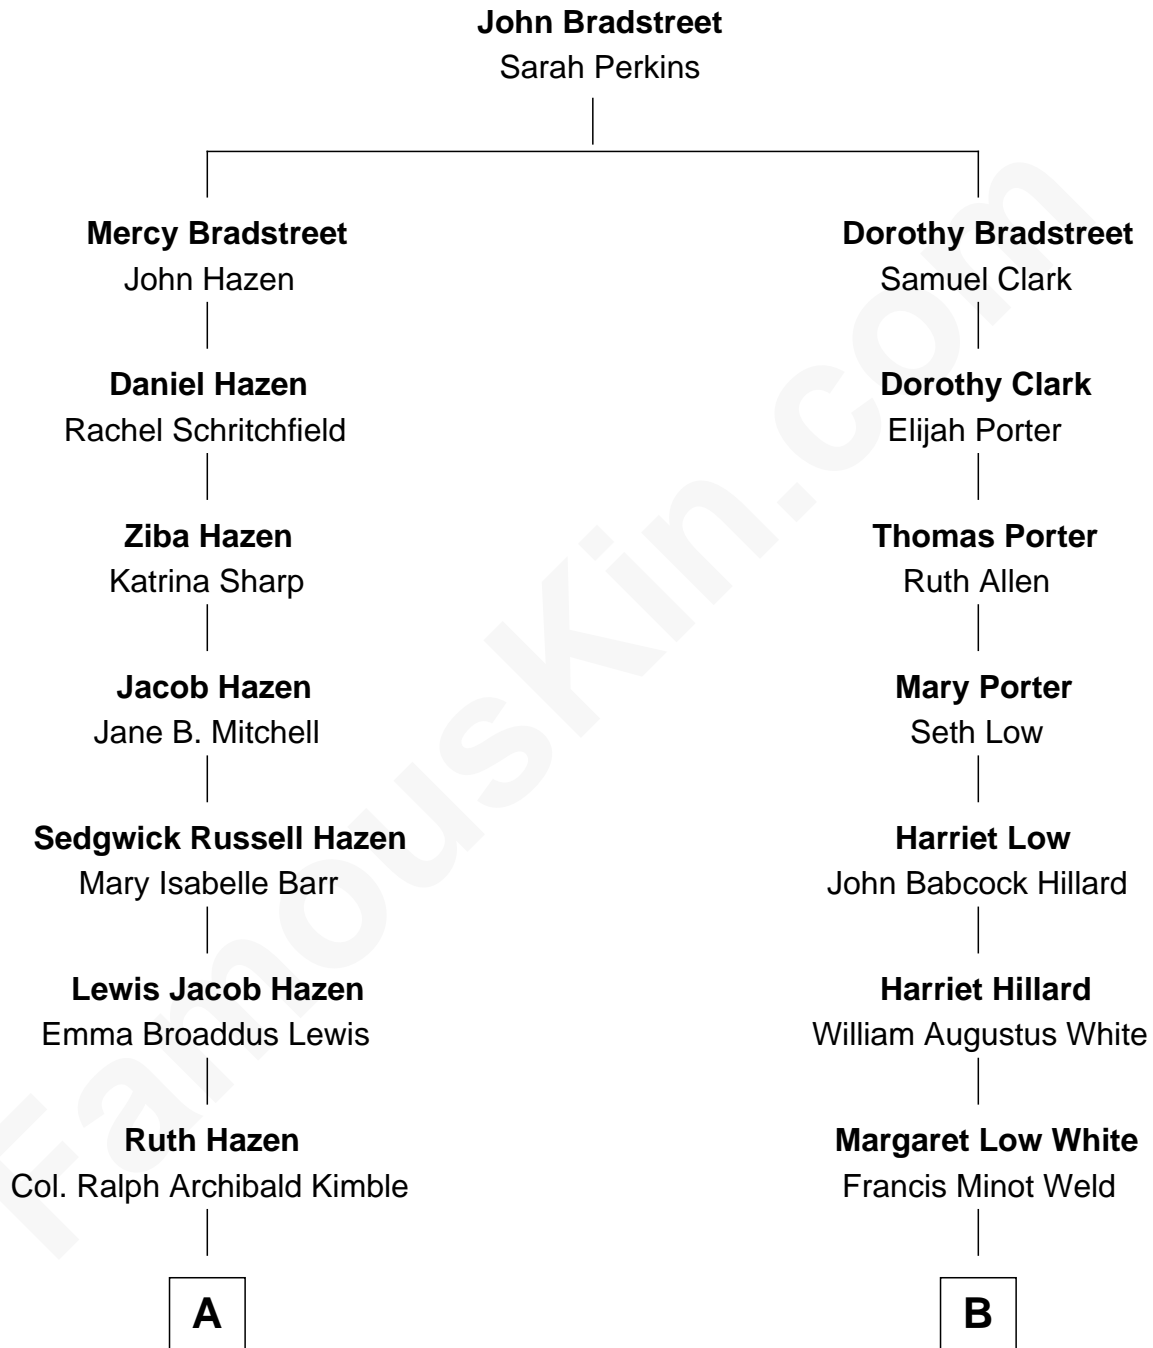

FamousKin.com Relationship Chart of

J. K. Simmons
TV and Movie Actor

8th cousin of

Bill Weld
68th Governor of Massachusetts

FamousKin.com