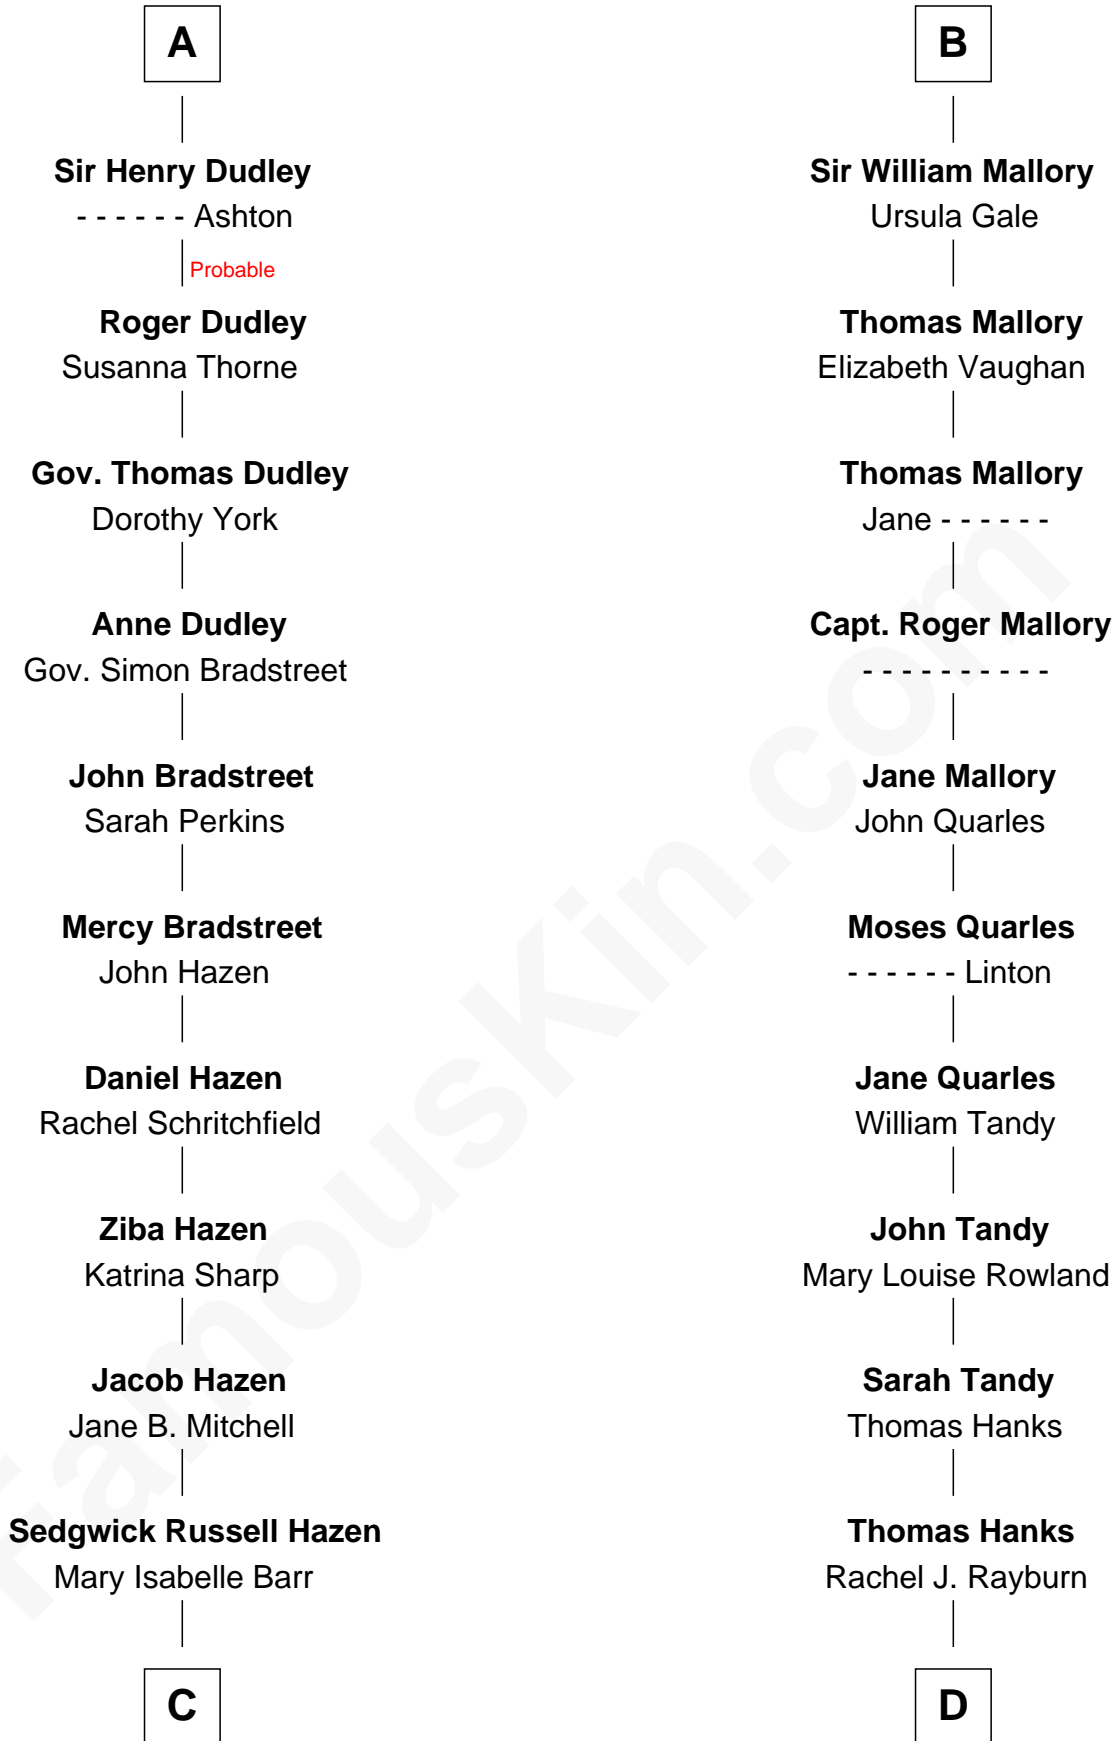

FamousKin.com Relationship Chart of

J. K. Simmons
TV and Movie Actor

20th cousin of

Tom Hanks
Movie Actor

Edmund Fitzalan
Alice de Warenne

Richard Fitzalan
Eleanor Plantagenet

Alice Fitzalan
Sir Thomas de Holand

Eleanor Holand
Edward Cherleton

Joyce Cherleton
Sir John Tiptoft

Joyce Tiptoft
Sir Edmund Sutton

Sir Edward Sutton
Cecily Willoughby

Sir John Sutton
Cecily Grey

A

Aline Fitzalan
Sir Roger le Strange

Lucy le Strange
Sir William Willoughby

Margery Willoughby
Sir William FitzHugh

Lora FitzHugh
Sir John Constable

Joan Constable
Sir William Mallory

Sir John Mallory
Margaret Thwaites

Sir William Mallory
Jane Norton

B

C

Lewis Jacob Hazen
Emma Broaddus Lewis