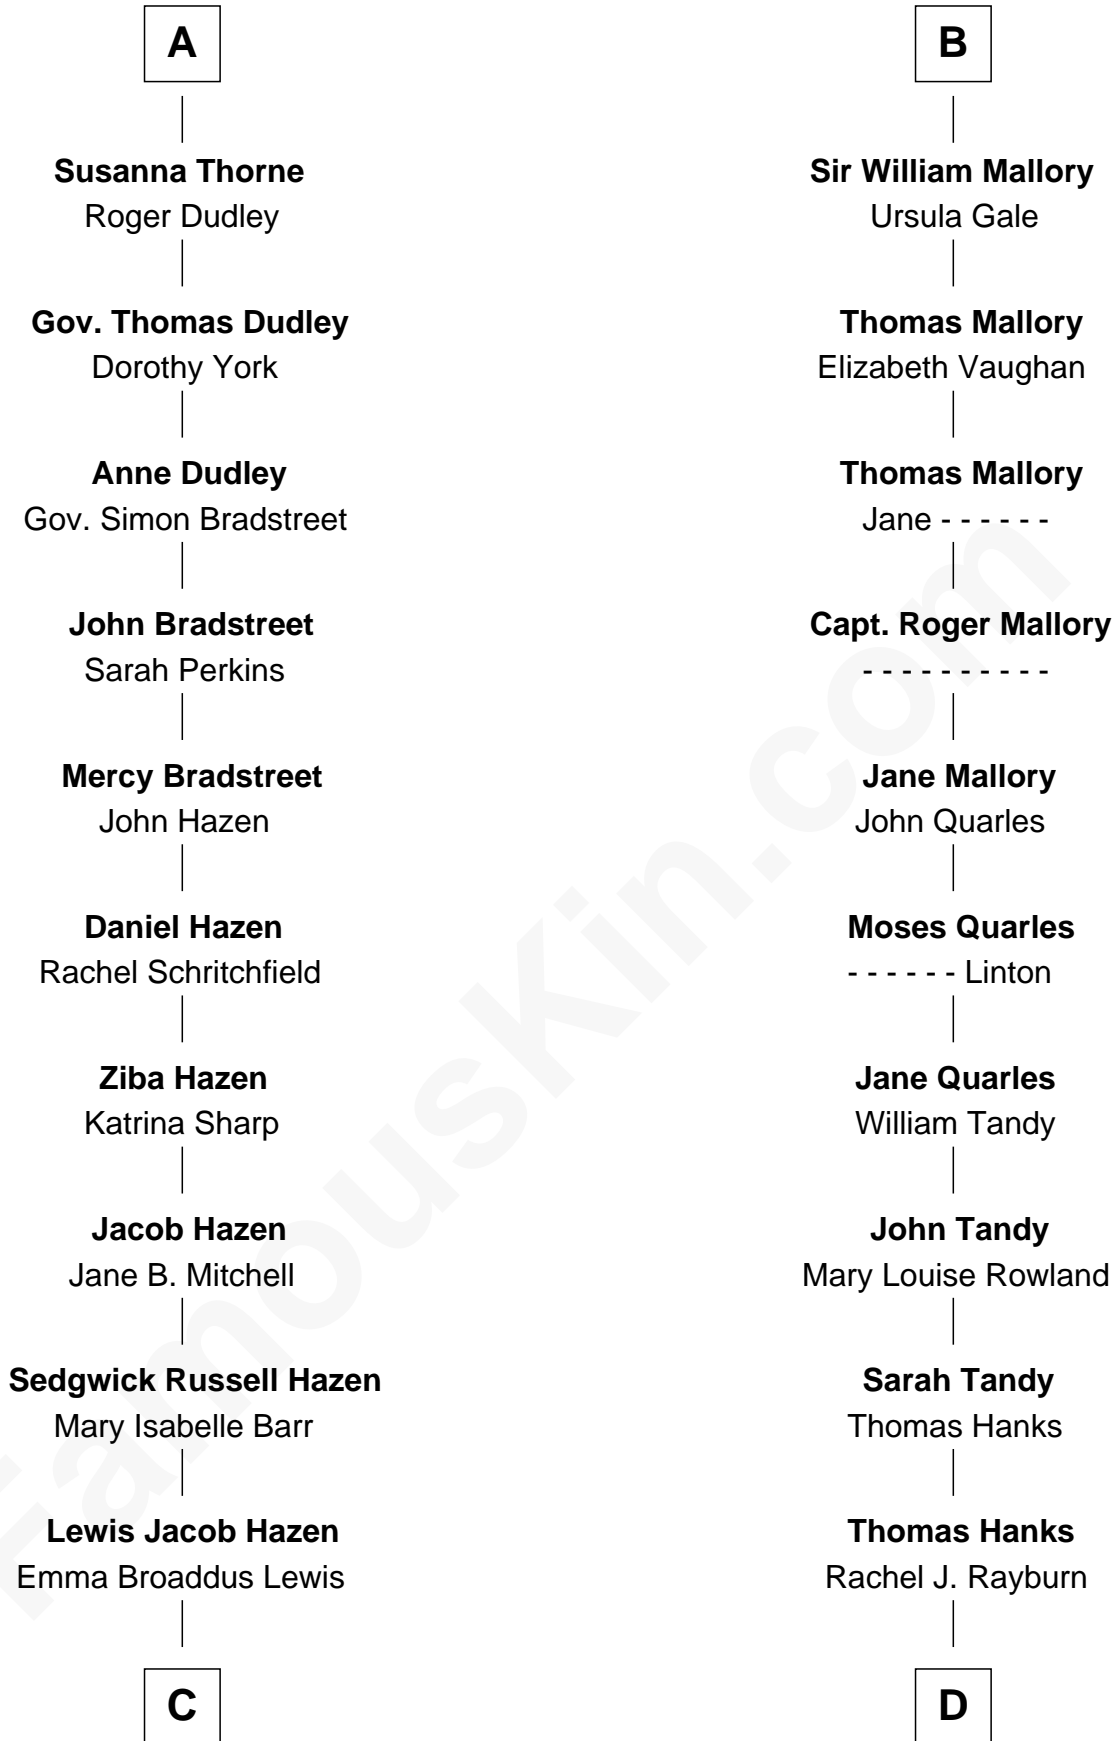

FamousKin.com Relationship Chart of

J. K. Simmons
TV and Movie Actor

19th cousin 1 time removed of

Tom Hanks
Movie Actor

Sir John Grey
Avice Marmion

Maud Grey
Sir Thomas Harcourt

Sir Thomas Harcourt
Jane Fraunceys

Sir Richard Harcourt
Edith St. Clair

Alice Harcourt
William Bessiles

Elizabeth Bessiles
Richard Fettiplace

Anne Fettiplace
Edward Purefoy

Mary Purefoy
Thomas Thorne

A

Sir Robert Grey
Lora de St. Quintin

Elizabeth Grey
Henry FitzHugh

Sir William FitzHugh
Margery Willoughby

Lora FitzHugh
Sir John Constable

Joan Constable
Sir William Mallory

Sir John Mallory
Margaret Thwaites

Sir William Mallory
Jane Norton

B

C

Ruth Hazen
Col. Ralph Archibald Kimble