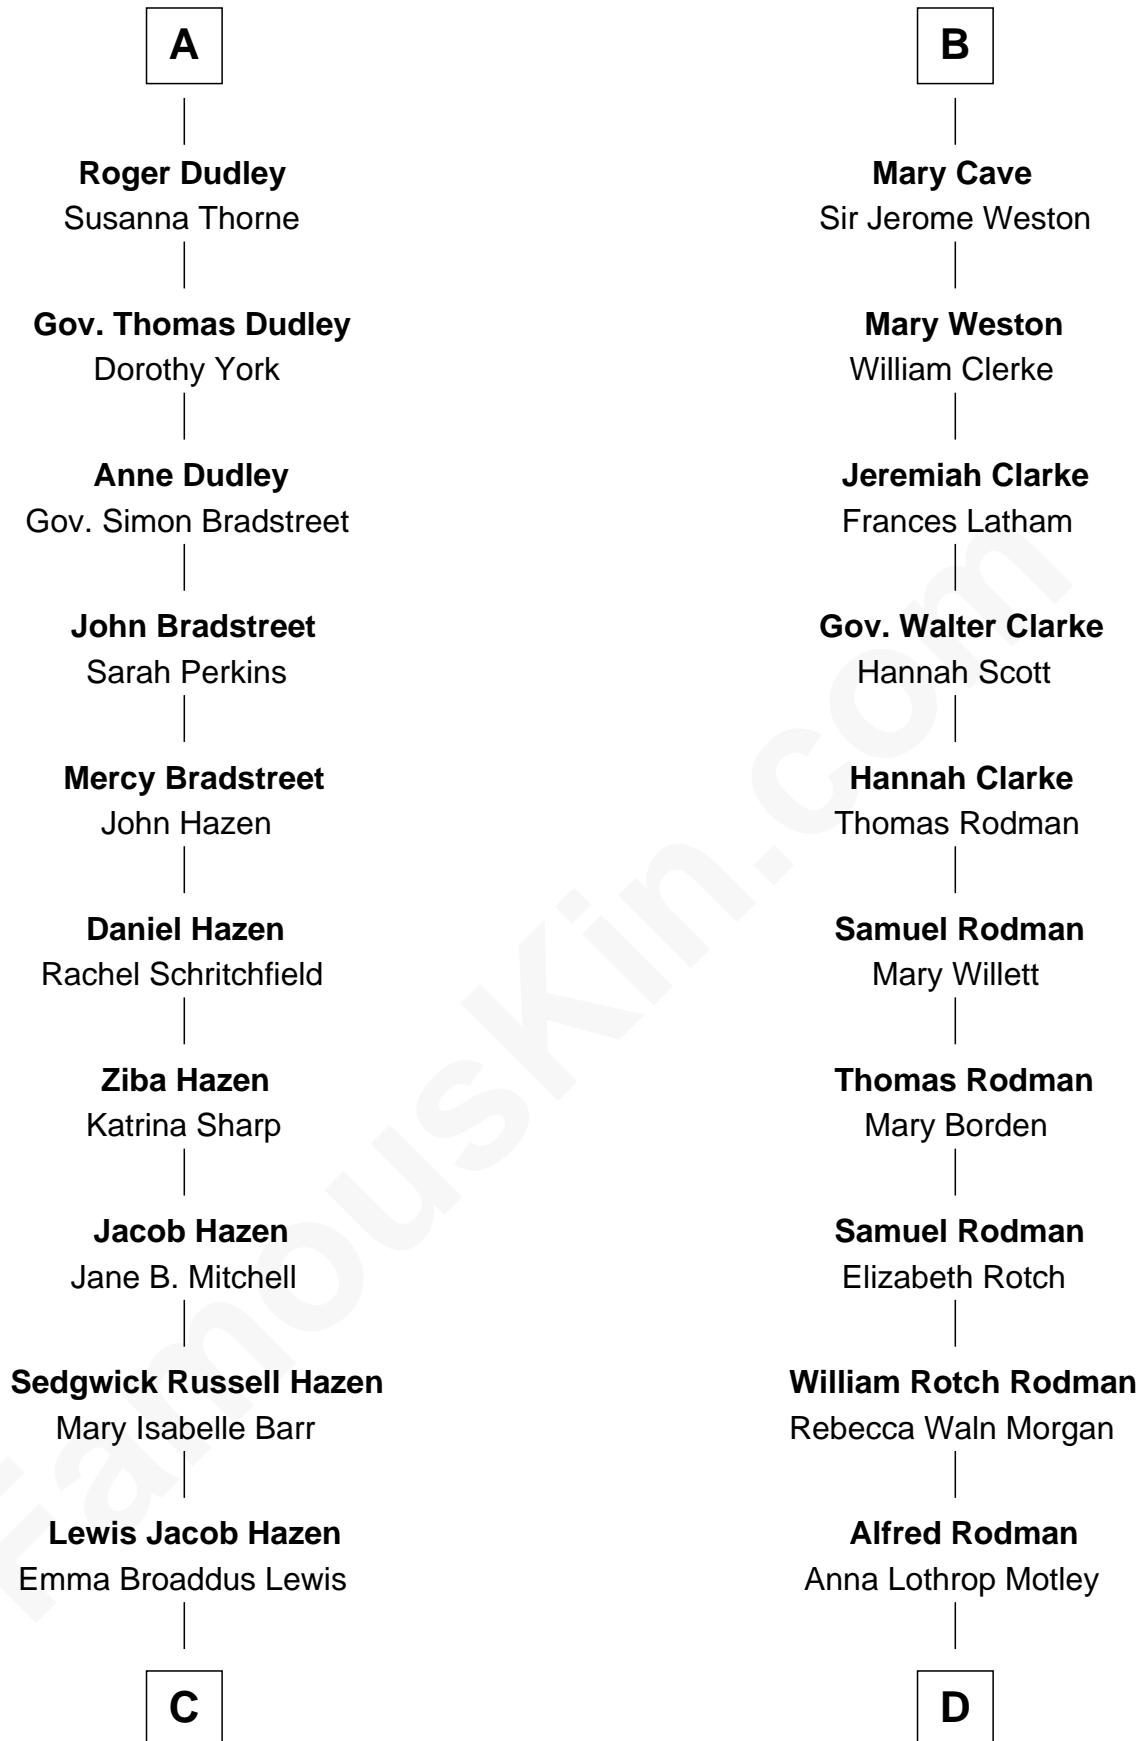

# FamousKin.com Relationship Chart of

**J. K. Simmons**

*TV and Movie Actor*

19th cousin 1 time removed of

**Tuesday Weld**

*TV and Movie Actress*

**C**

**Ruth Hazen**  
Col. Ralph Archibald Kimble

**Patricia Kimble**  
Dr. Donald William Simmons

**J. K. Simmons**  
*TV and Movie Actor*

**D**

**Eloise Rodman**  
Stephen Minot Weld

**Edward Motley Weld**  
Sarah Lothrop King

**Lothrop Motley Weld**  
Yosene Balfour Ker

**Tuesday Weld**  
*TV and Movie Actress*