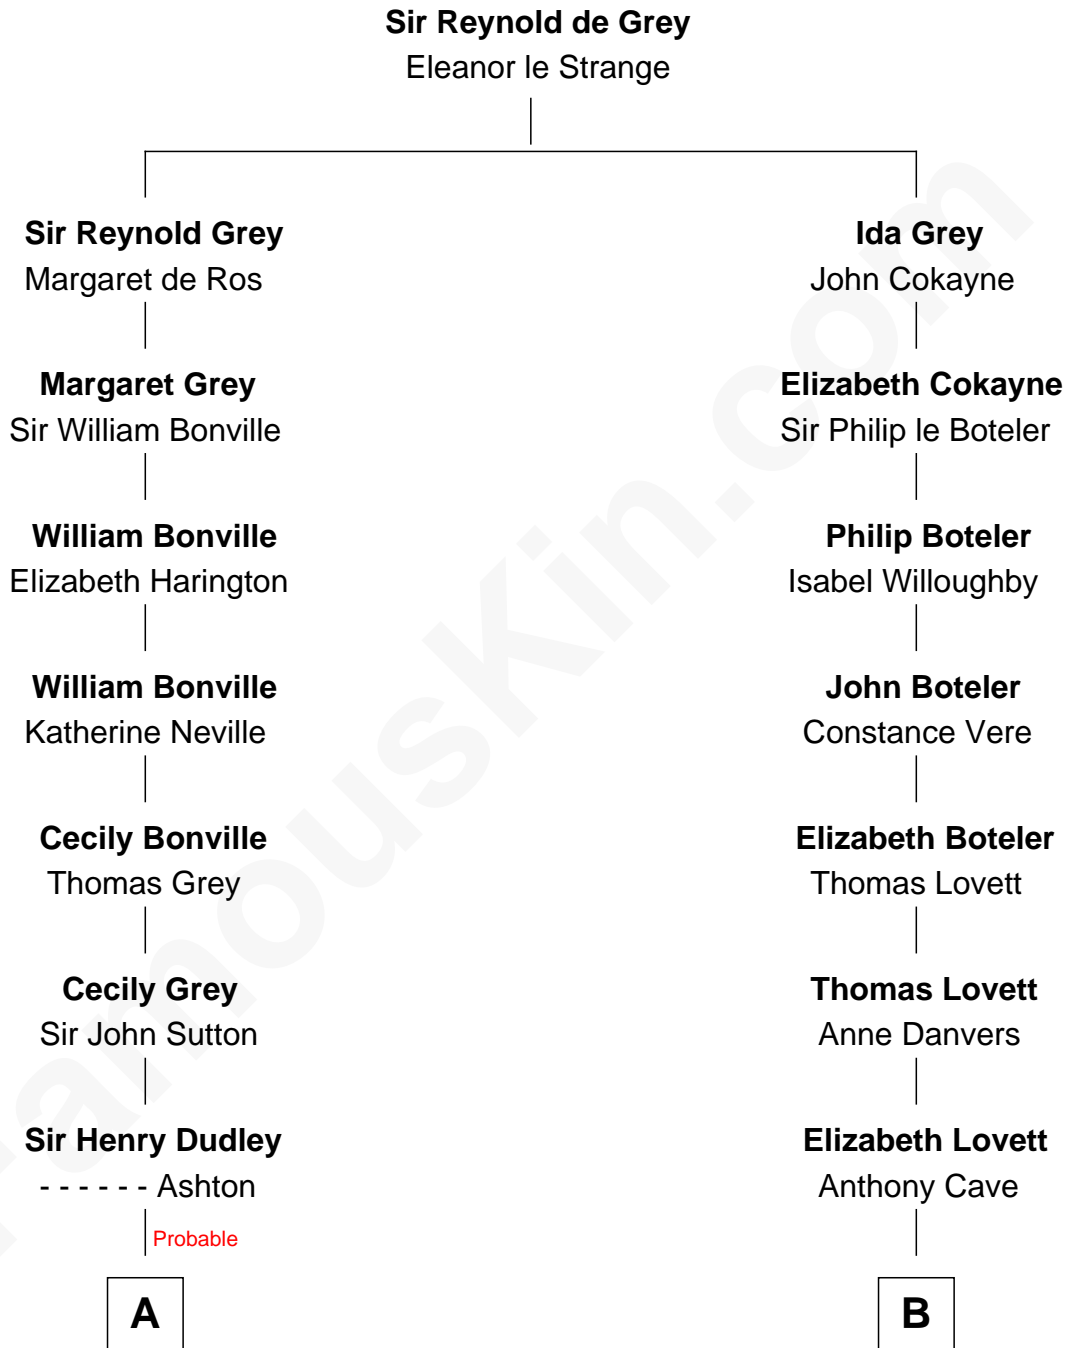

# FamousKin.com Relationship Chart of

**J. K. Simmons**

*TV and Movie Actor*

19th cousin 1 time removed of

**Tuesday Weld**

*TV and Movie Actress*

**C**

**Ruth Hazen**  
Col. Ralph Archibald Kimble

**Patricia Kimble**  
Dr. Donald William Simmons

**J. K. Simmons**  
*TV and Movie Actor*

**D**

**Eloise Rodman**  
Stephen Minot Weld

**Edward Motley Weld**  
Sarah Lothrop King

**Lothrop Motley Weld**  
Yosene Balfour Ker

**Tuesday Weld**  
*TV and Movie Actress*