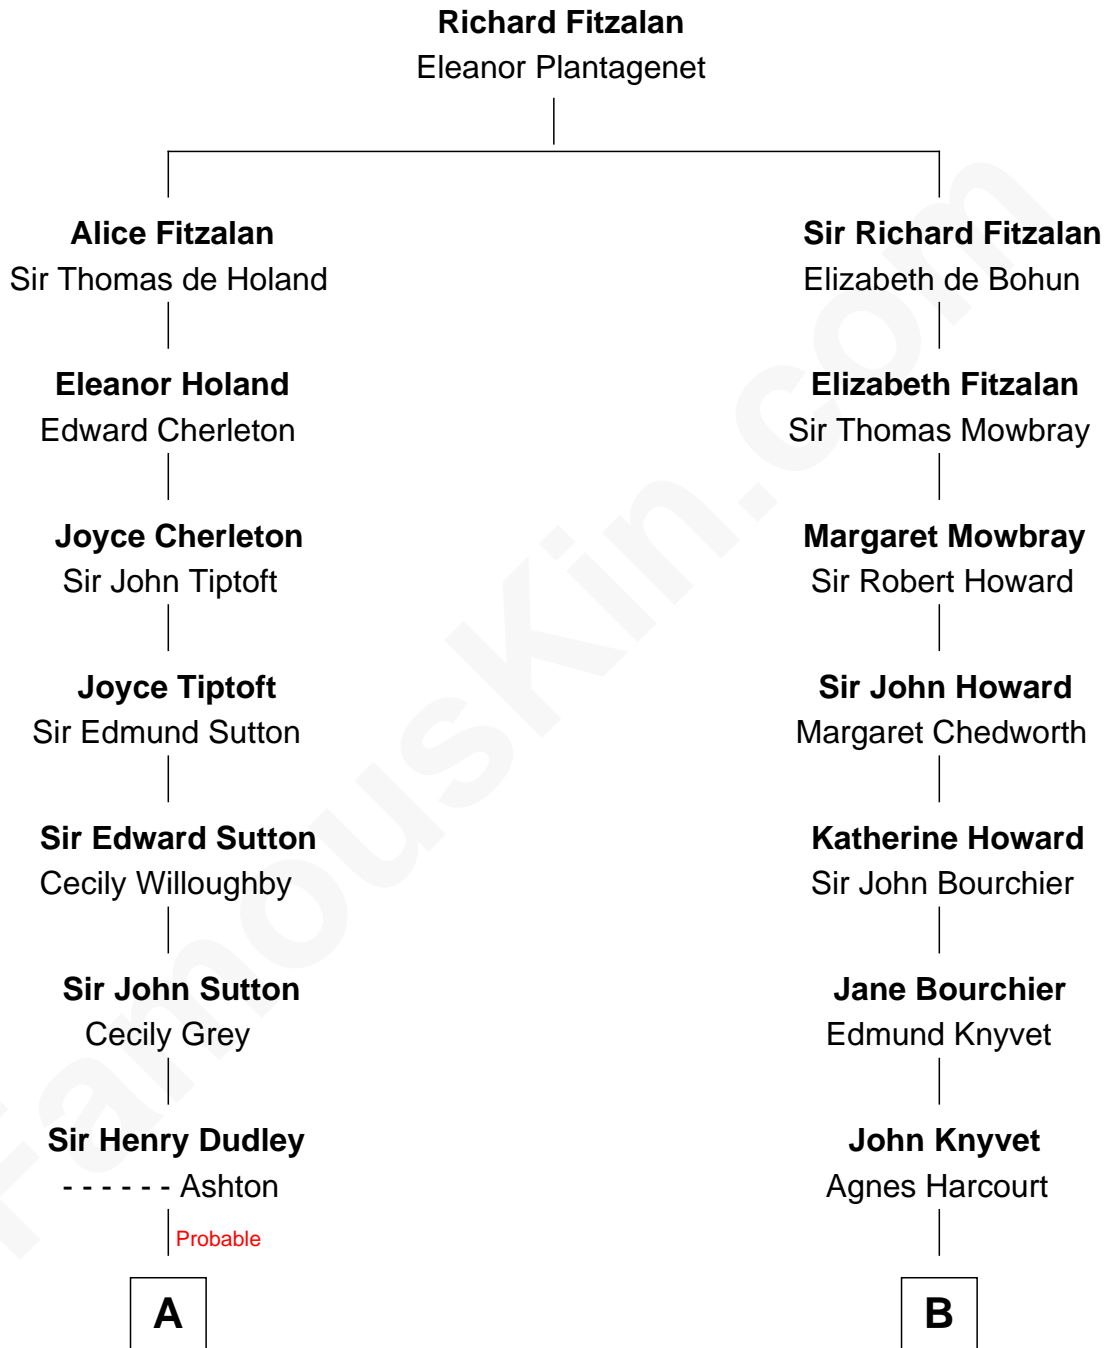

# FamousKin.com Relationship Chart of

**J. K. Simmons**

*TV and Movie Actor*

17th cousin 2 times removed of

**Leverett Saltonstall**

*55th Governor of Massachusetts*

**C**

**Ruth Hazen**  
Col. Ralph Archibald Kimble

**Patricia Kimble**  
Dr. Donald William Simmons

**J. K. Simmons**  
*TV and Movie Actor*