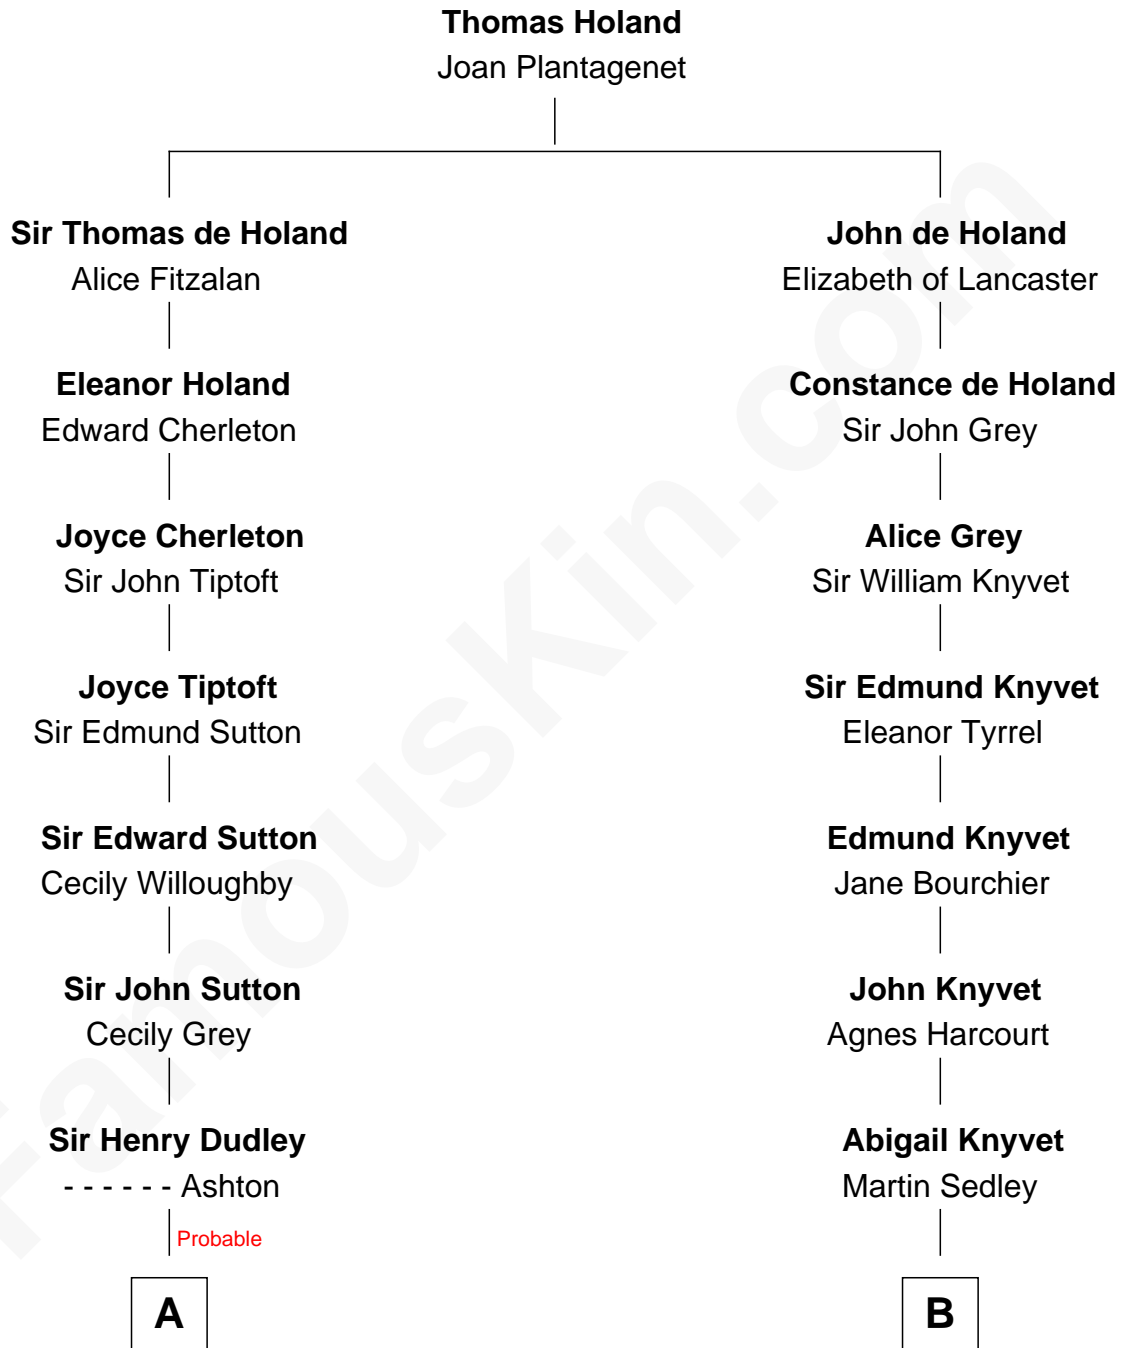

FamousKin.com Relationship Chart of

J. K. Simmons

TV and Movie Actor

16th cousin 3 times removed of

Leverett Saltonstall

55th Governor of Massachusetts

C

—
Ruth Hazen
Col. Ralph Archibald Kimble

—
Patricia Kimble
Dr. Donald William Simmons

—
J. K. Simmons
TV and Movie Actor