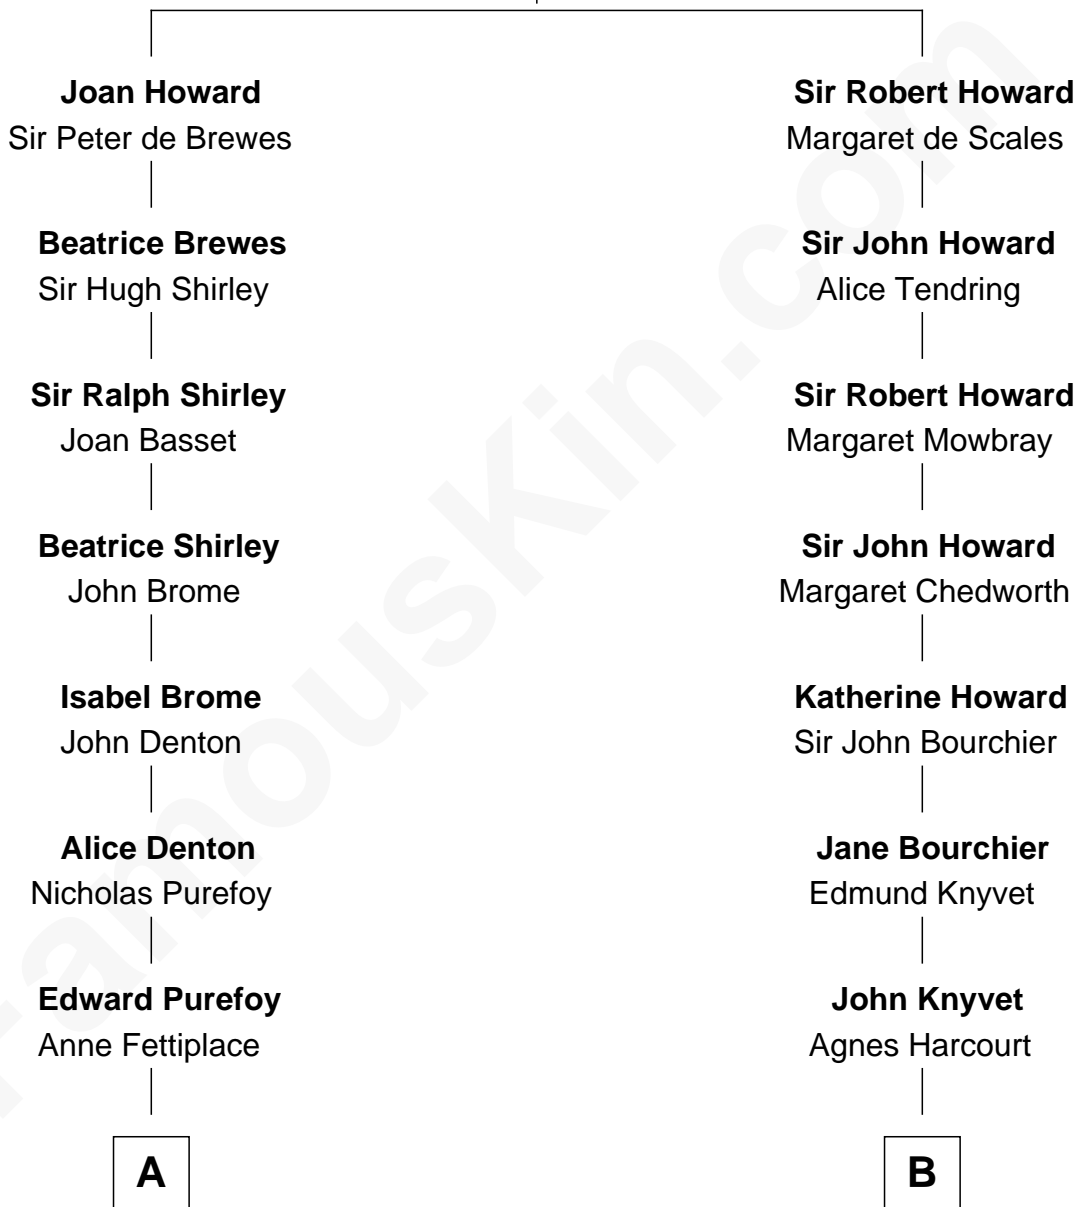

FamousKin.com Relationship Chart of

J. K. Simmons

TV and Movie Actor

17th cousin 3 times removed of

Leverett Saltonstall

55th Governor of Massachusetts

Sir John Howard

Alice de Bois

C

—
Lewis Jacob Hazen
Emma Broaddus Lewis

—
Ruth Hazen
Col. Ralph Archibald Kimble

—
Patricia Kimble
Dr. Donald William Simmons

—
J. K. Simmons
TV and Movie Actor