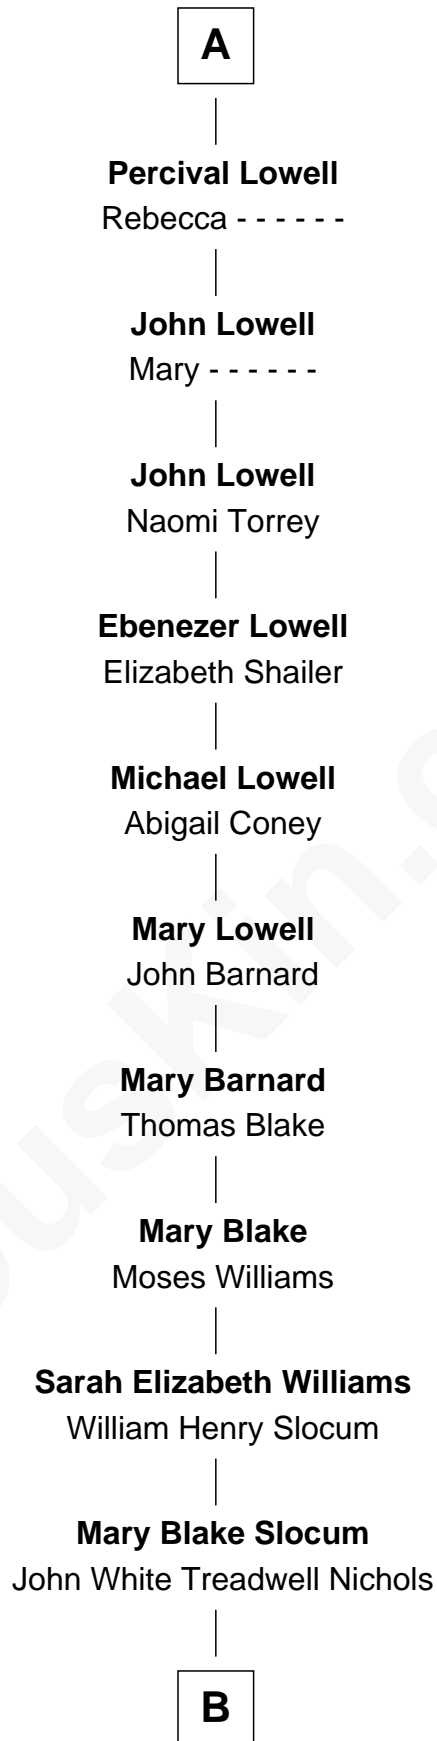

FamousKin.com Relationship Chart of

Alice de Acton

(- p1361)

18th Great-grandmother of

Bill Weld

68th Governor of Massachusetts

Alice de Acton

Sir Walter Perceval

Sir Ralph Perceval

Elizabeth de Wyke

Sir Richard Perceval

Agnes Arthur

Ralph Perceval

Joan de Bosco

Sir John Perceval

Joan Chedder

Sir James Perceval

Joan Kenne

Edmund Percival

Elizabeth Yorke

Christian Percival

Richard Lowle

A

B

—
John Treadwell Nichols

Cornelia DuBois Floyd

—
Mary Blake Nichols

David Weld

—
Bill Weld

68th Governor of Massachusetts

FamousKin.com