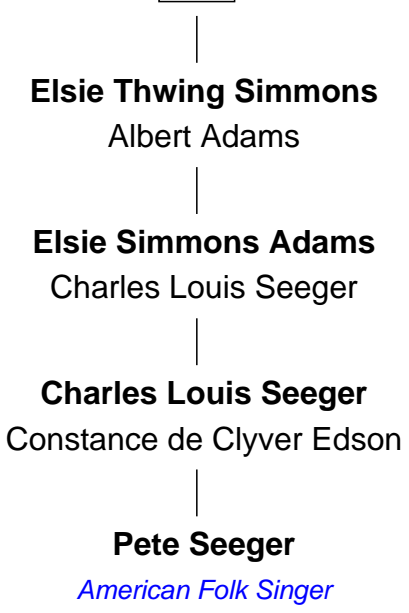

# FamousKin.com Relationship Chart of

**Thomas Harris**

(c1590 - c1634) Great Migration Immigrant 1630

9th Great-grandfather of

**Pete Seeger**

American Folk Singer

**Thomas Harris**

Elizabeth - - - - -

**Anna Harris**

Elias Maverick

**Elizabeth Maverick**

John Johnson

**Ruth Johnson**

Robert Wyer

**Ruth Wyer**

John Stimpson

**John Stimpson**

Susannah Fosdick

**Mary Stimpson**

David Simmons

**Thomas Simmons**

Sarah Homans Thwing

**A**

**A**

FamousKin.com