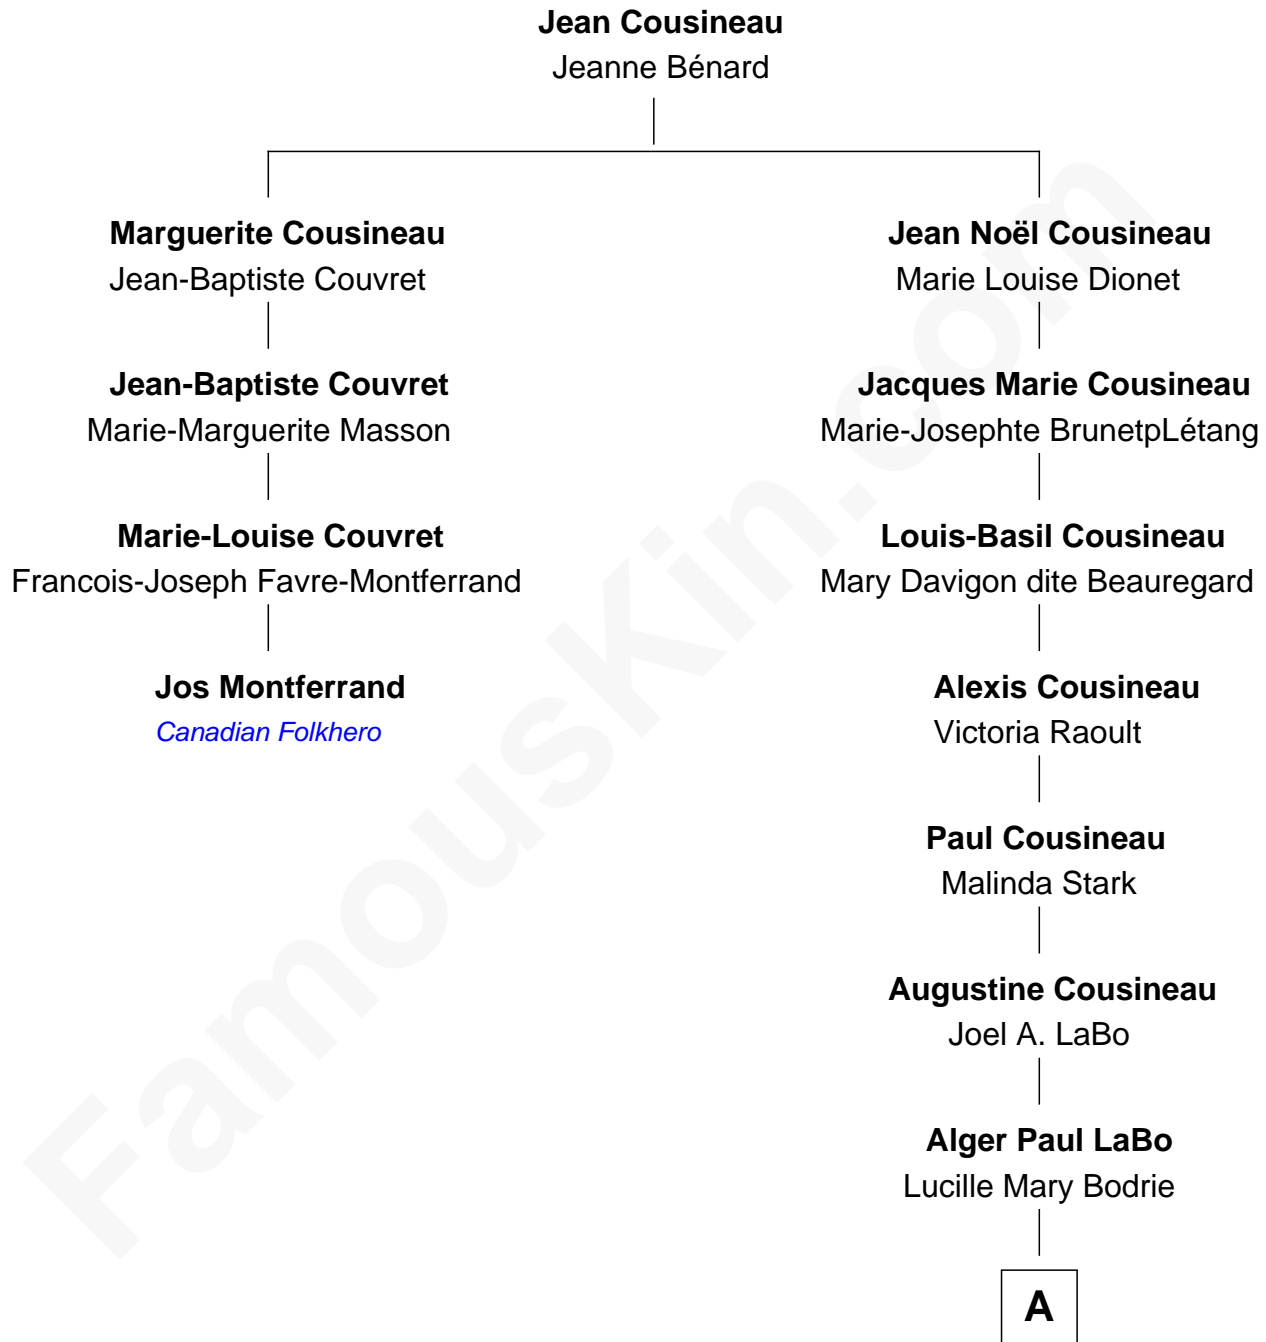

FamousKin.com

Relationship Chart of

Jos Montferrand

Canadian Folkhero "Big Joe Mufferaw"

3rd cousin 6 times removed of

Dax Shepard

TV and Movie Actor

A

Joel Frederick LaBo

Madeline J. Bultinck

Laura LaBo

David Robert Shepard

Dax Shepard

TV and Movie Actor

FamousKin.com