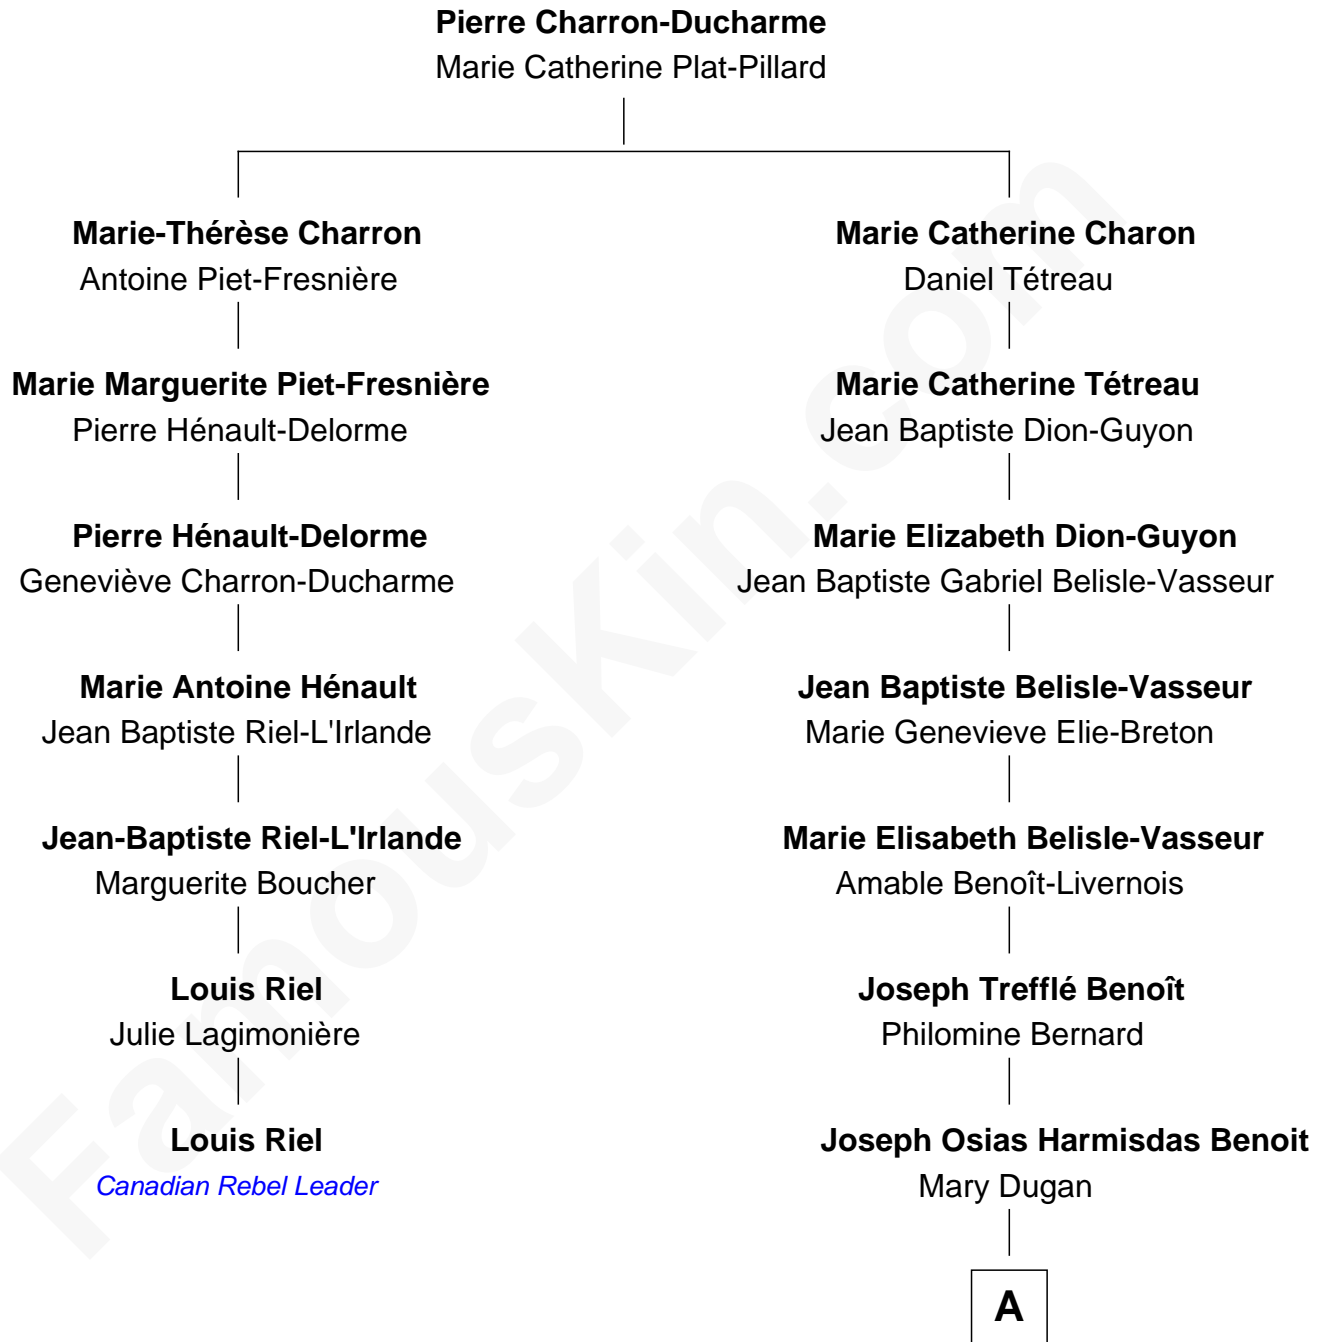

FamousKin.com Relationship Chart of

Louis Riel

Leader of the North West Rebellion

6th cousin 3 times removed of

Jane Krakowski

TV and Movie Actress

A

Triffle Michael Benoit

Genevieve Rose

Barbara Ann Benoit

Edward Alexander Krajkowski

Jane Krakowski

TV and Movie Actress

FamousKin.com