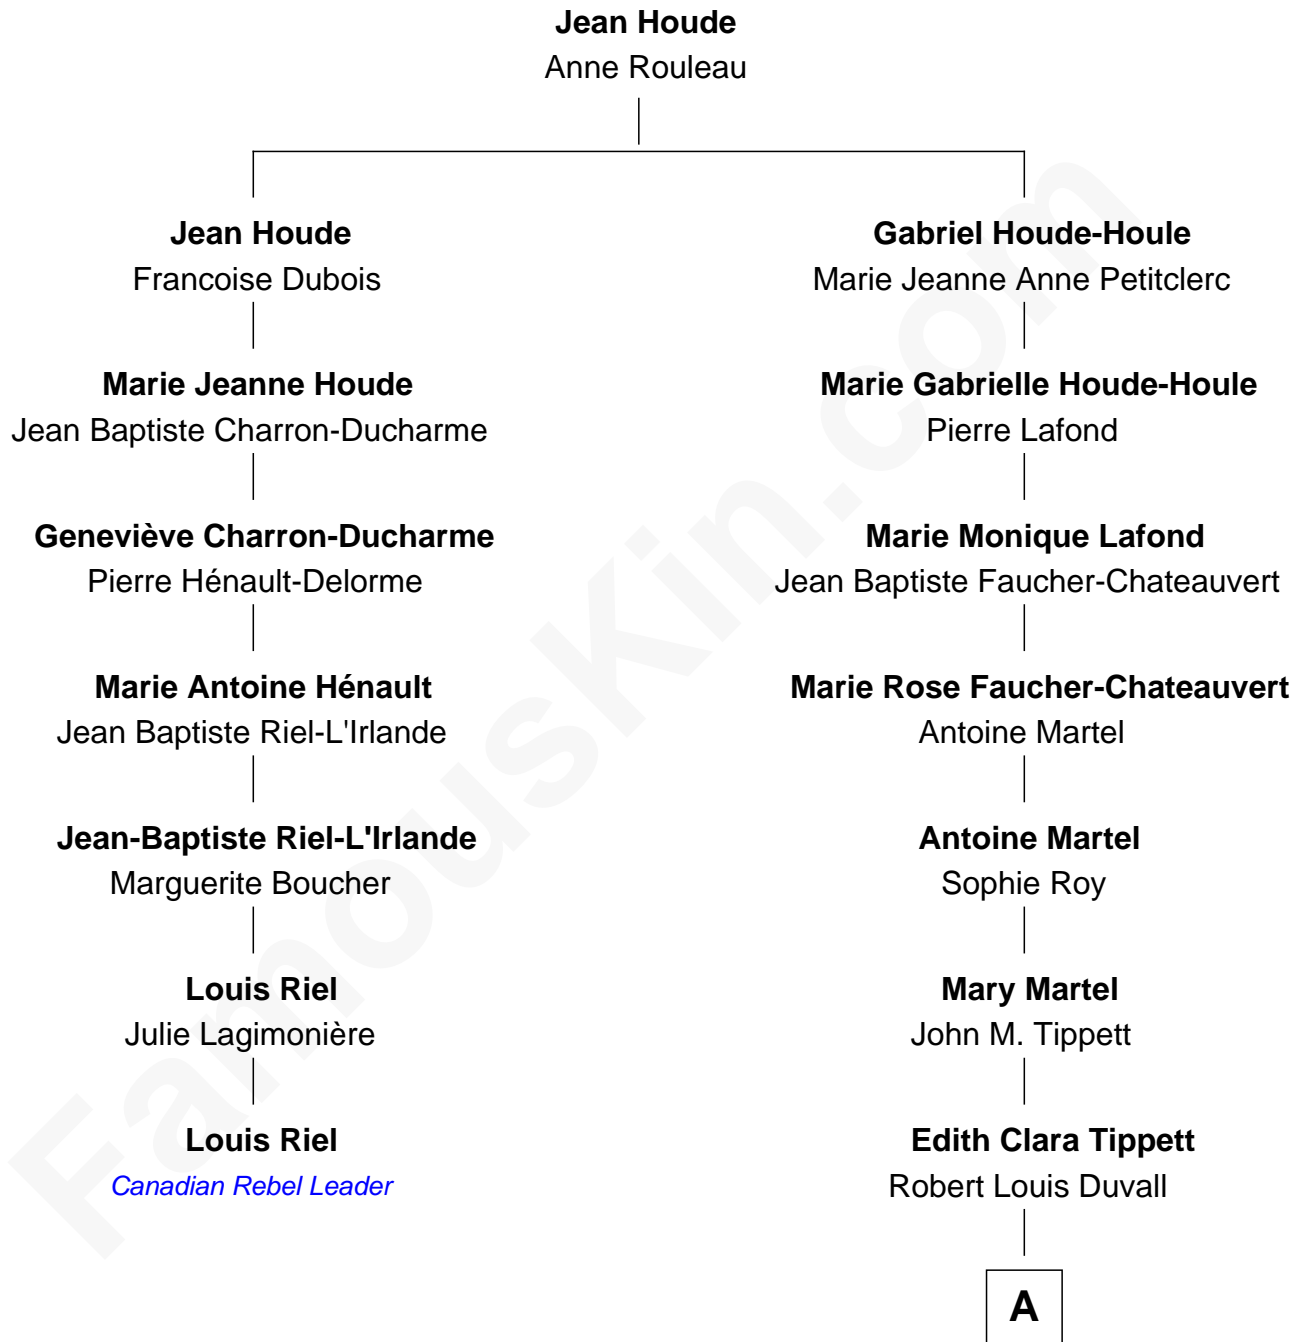

FamousKin.com Relationship Chart of

Louis Riel

Leader of the North West Rebellion

6th cousin 3 times removed of

John Dye

TV and Movie Actor - "Touched by an Angel"

A

John Louis Duvall
Irene Maree McMillen