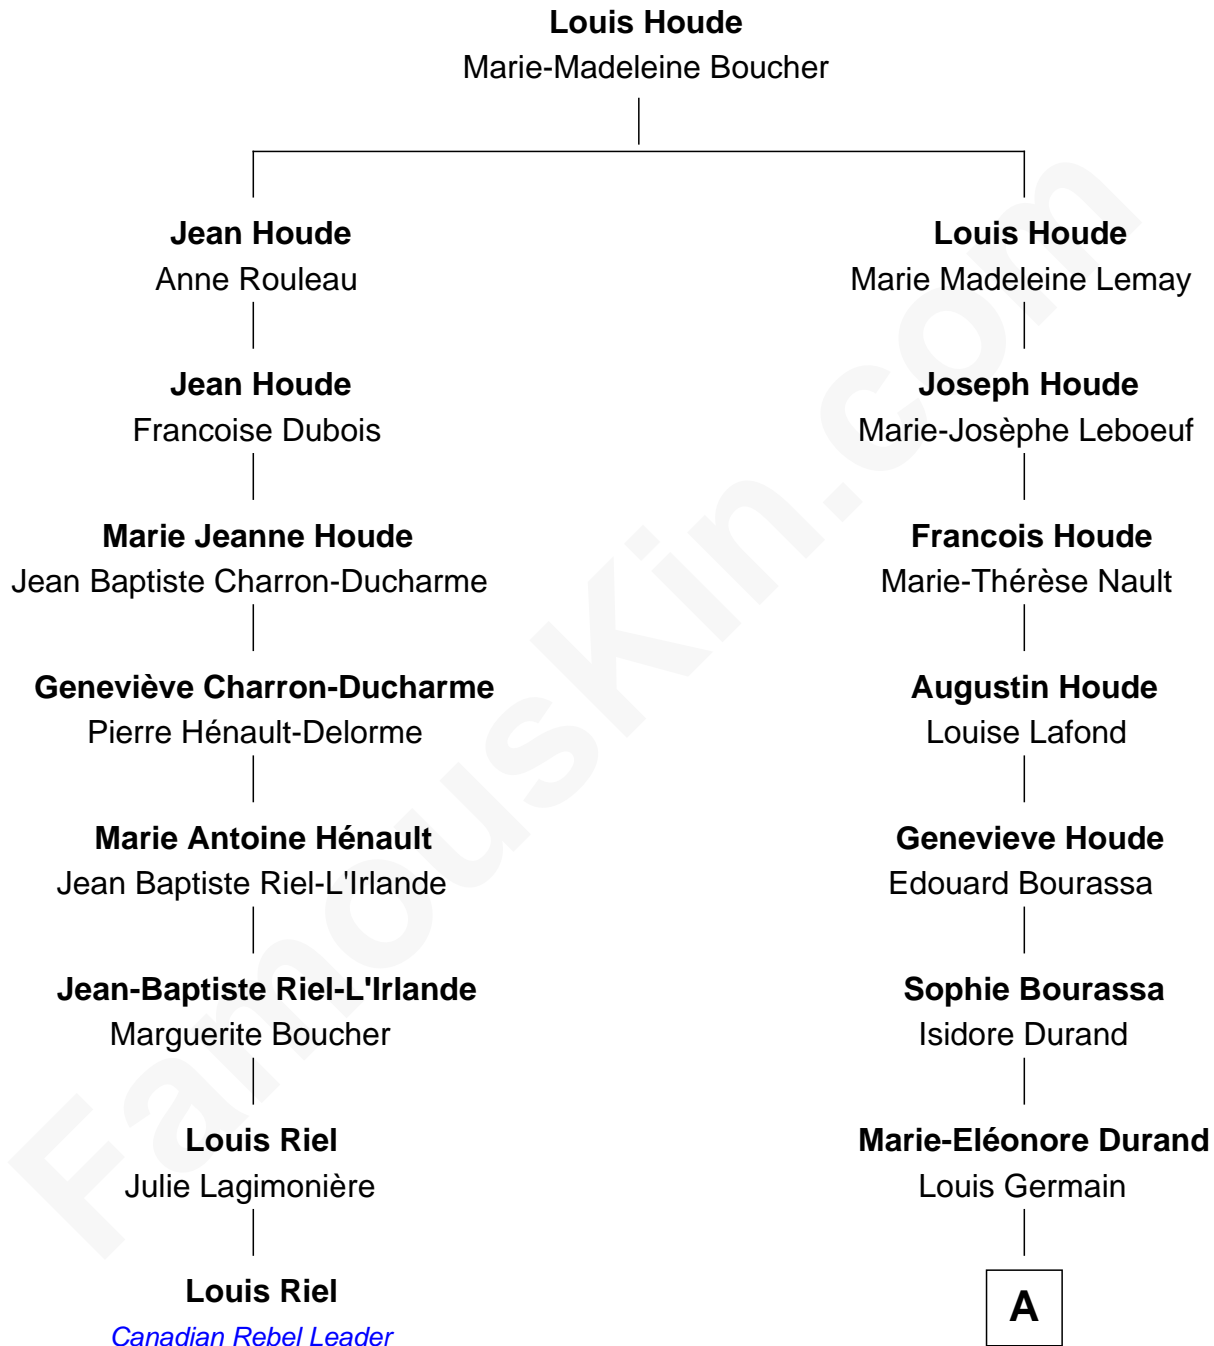

# FamousKin.com Relationship Chart of

**Louis Riel**

*Leader of the North West Rebellion*

7th cousin 5 times removed of

**Justin Bieber**

*Singer and Songwriter*

**A**

**Trefflé Germain**

Marie Laura Armiene Tousignant

**Joseph-Roland Garneau Germain**

Marie-Alphonsine-Germaine Breton

**Estelle Germain**

Venant Eugène Henry

**Diane M. Henry**

Michael Mallette

**Patricia Mallette**