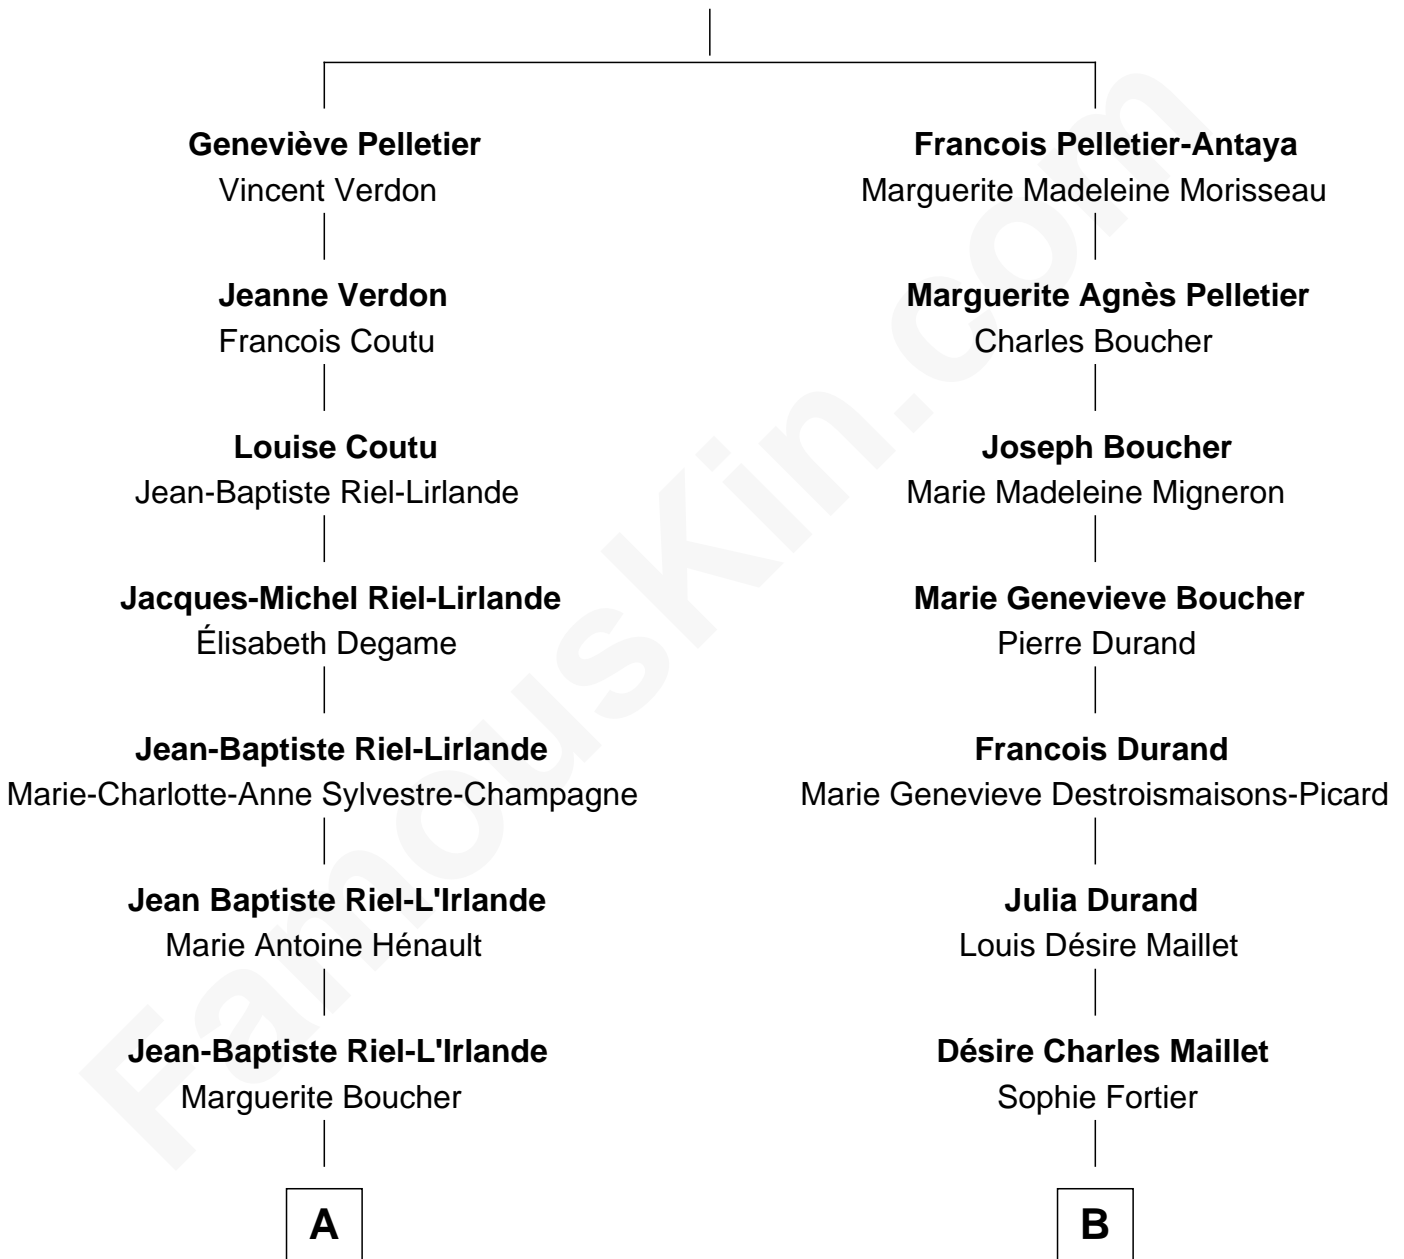

FamousKin.com Relationship Chart of

Louis Riel

Leader of the North West Rebellion

8th cousin 3 times removed of

Angelina Jolie

Movie Actress

Nicolas Pelletier

Jeanne de Vouzy

A

Louis Riel
Julie Lagimonière

Louis Riel
Canadian Rebel Leader

B

Marie Virginie Adelphine Maillet
Louis Bertrand

George Bertrand
Marie Louise Angelina Leduc

Rolland Francis Bertrand
Lois June Gouwens

Marcheline Bertrand
Jonathan Vincent Voight