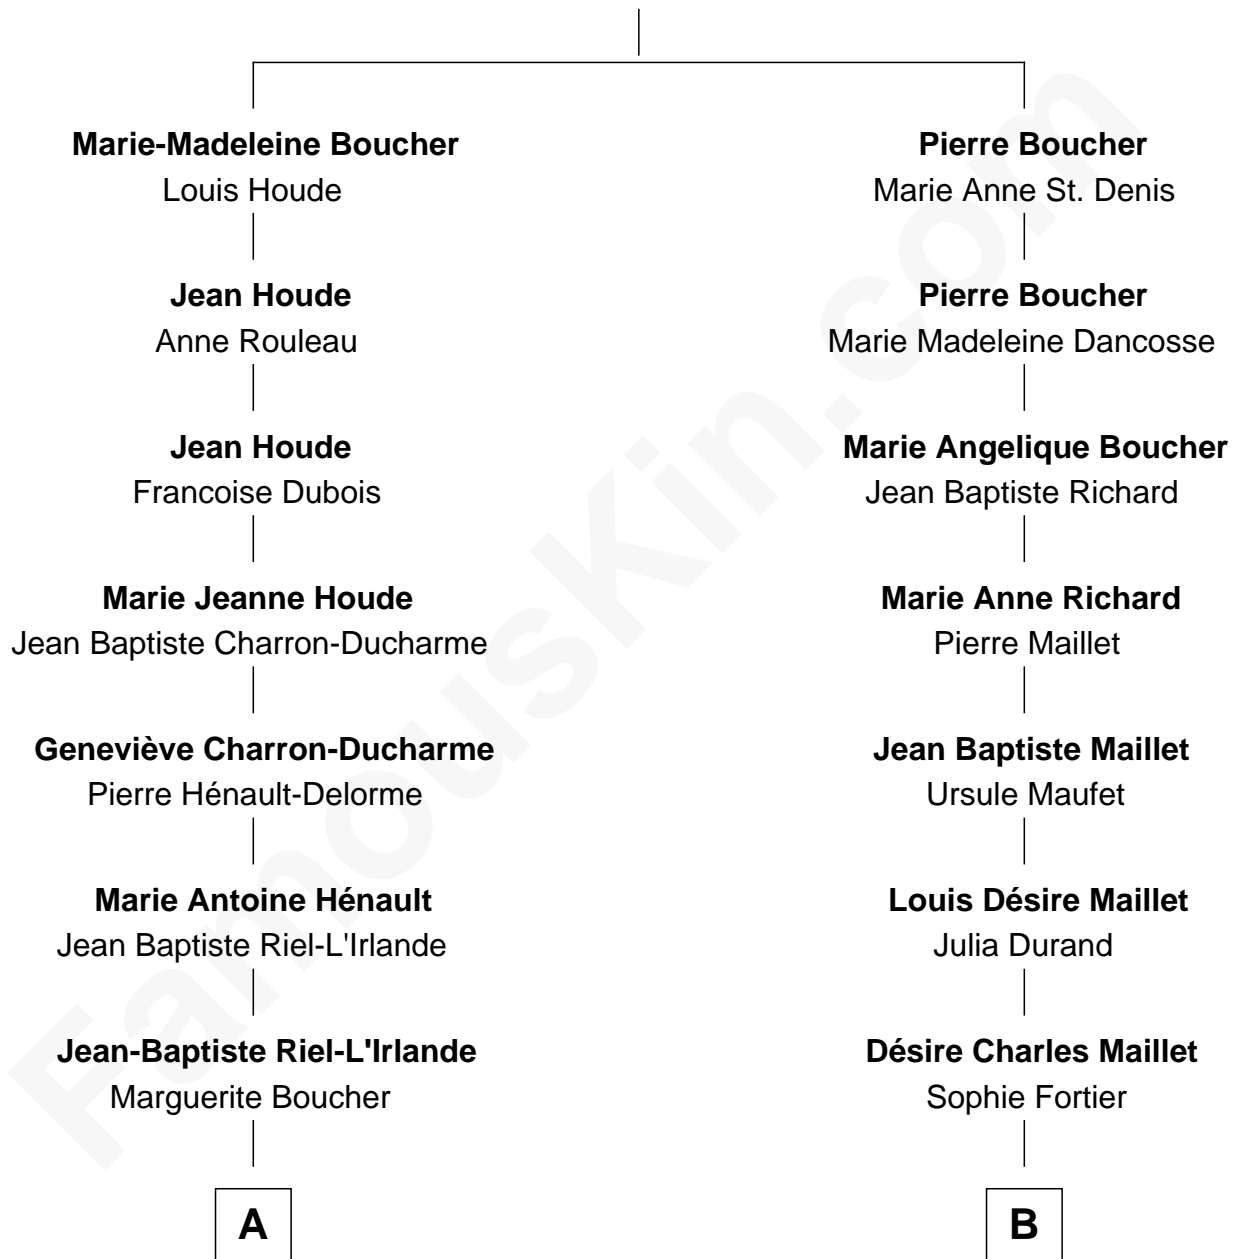

FamousKin.com Relationship Chart of

Louis Riel

Leader of the North West Rebellion

8th cousin 3 times removed of

Angelina Jolie

Movie Actress

Marin Boucher

Perrine Mallet

A

Louis Riel
Julie Lagimonière

Louis Riel
Canadian Rebel Leader

B

Marie Virginie Adelphine Maillet
Louis Bertrand

George Bertrand
Marie Louise Angelina Leduc

Rolland Francis Bertrand
Lois June Gouwens

Marcheline Bertrand
Jonathan Vincent Voight