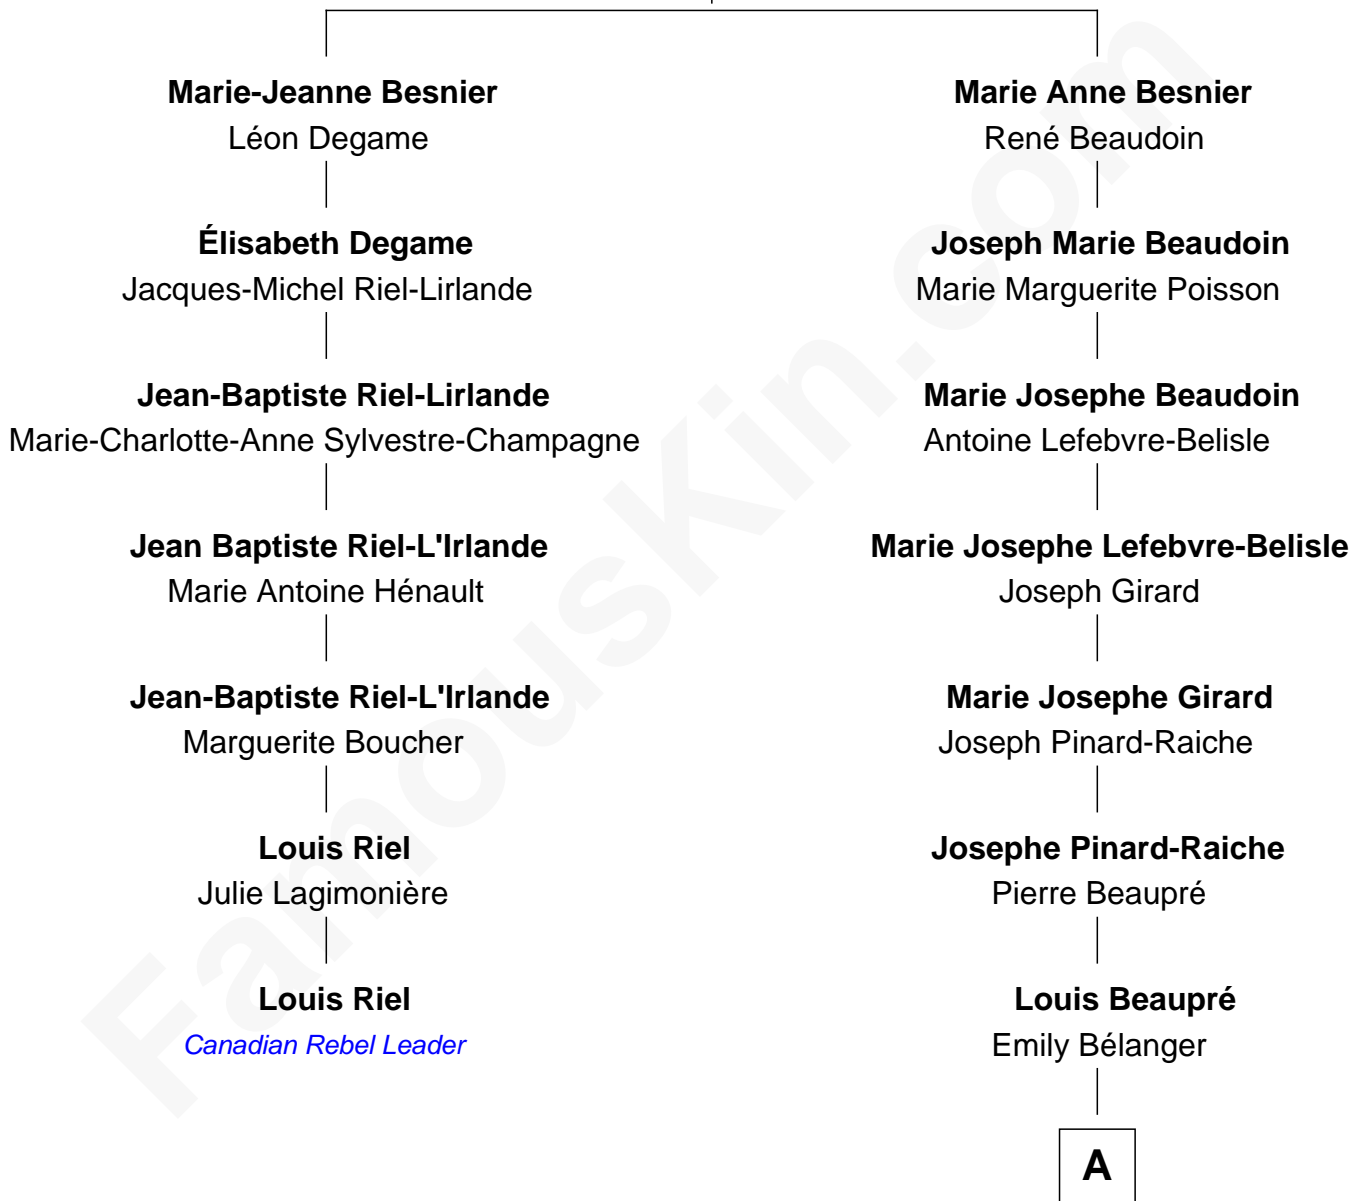

# FamousKin.com Relationship Chart of

**Louis Riel**

*Leader of the North West Rebellion*

6th cousin 5 times removed of

**Chris Pratt**

*TV and Movie Actor*

**Massé Besnier**  
Michelle Charlier

**A**

**Zoe Beaupré**

Louis Roses

**Sarah Jane Roses**

Frederick John Limmer

**Adeline Katherine Limmer**

Donald Clifton Pratt

**Daniel Clifton Pratt**

Kathleen Louise Indahl