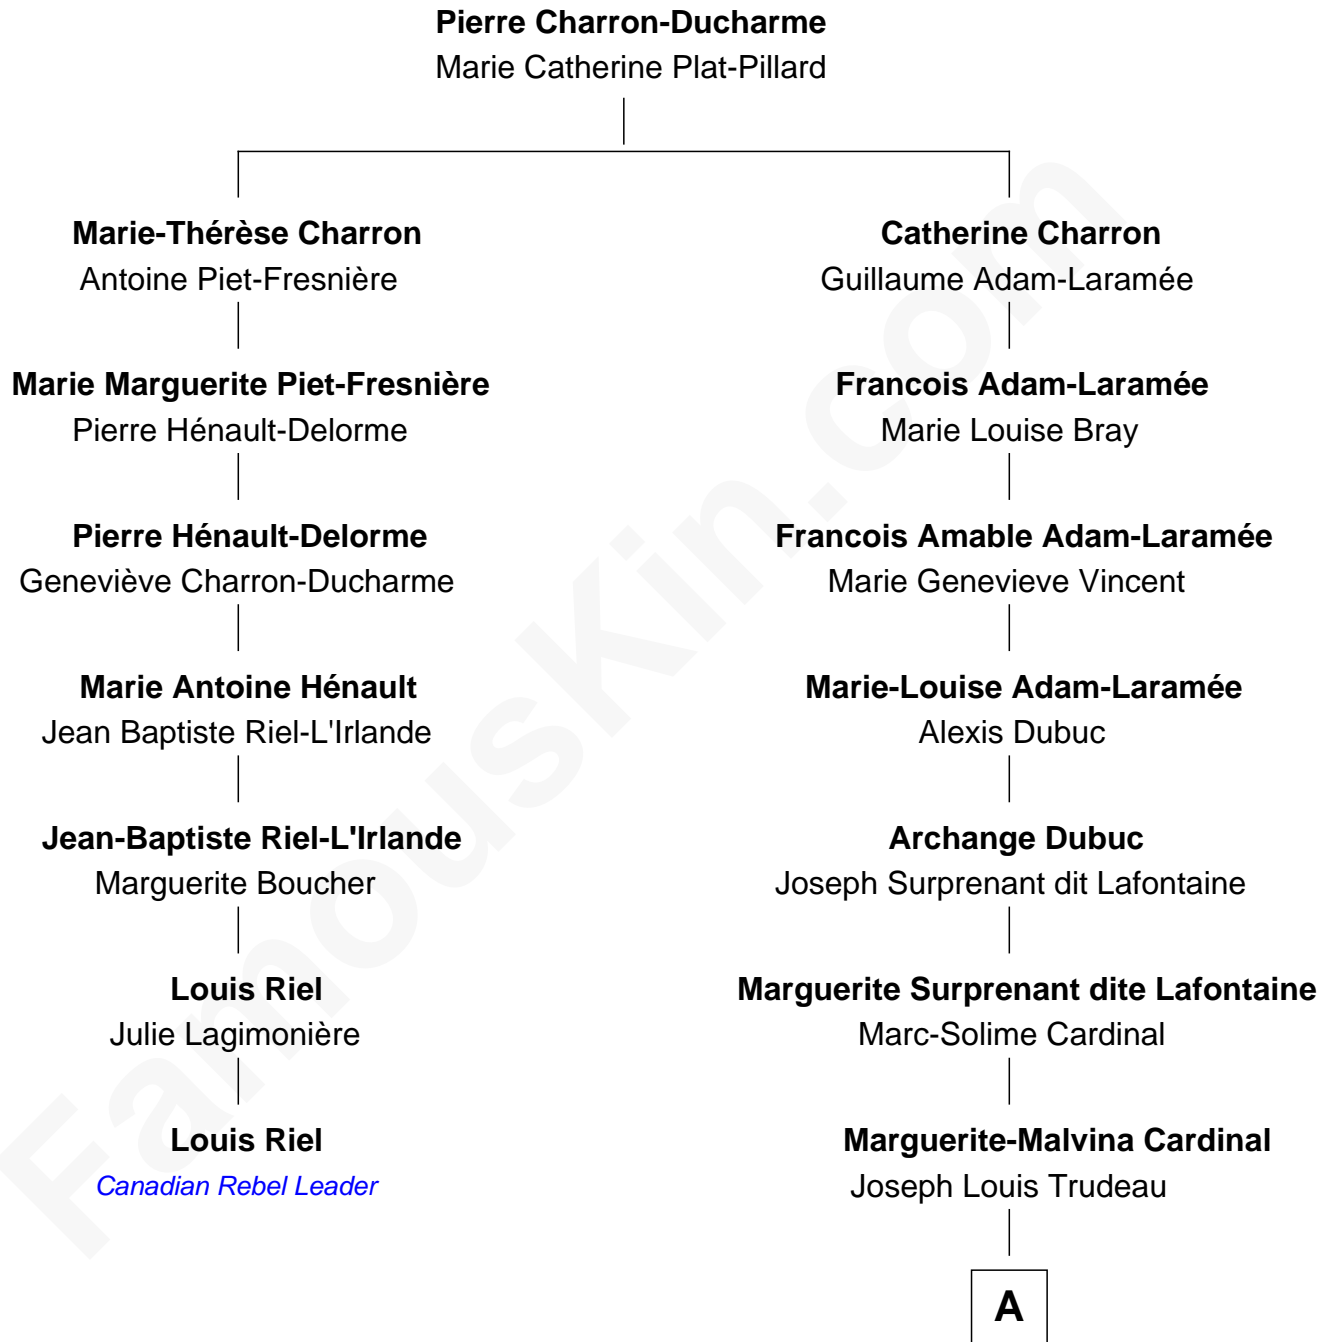

FamousKin.com

Relationship Chart of

Louis Riel

Leader of the North West Rebellion

6th cousin 3 times removed of

Justin Trudeau

23rd Prime Minister of Canada

A

Charles Émile Trudeau

Grace Elliott

Pierre Elliott Trudeau

Margaret Joan Sinclair

Justin Trudeau

23rd Prime Minister of Canada

FamousKin.com