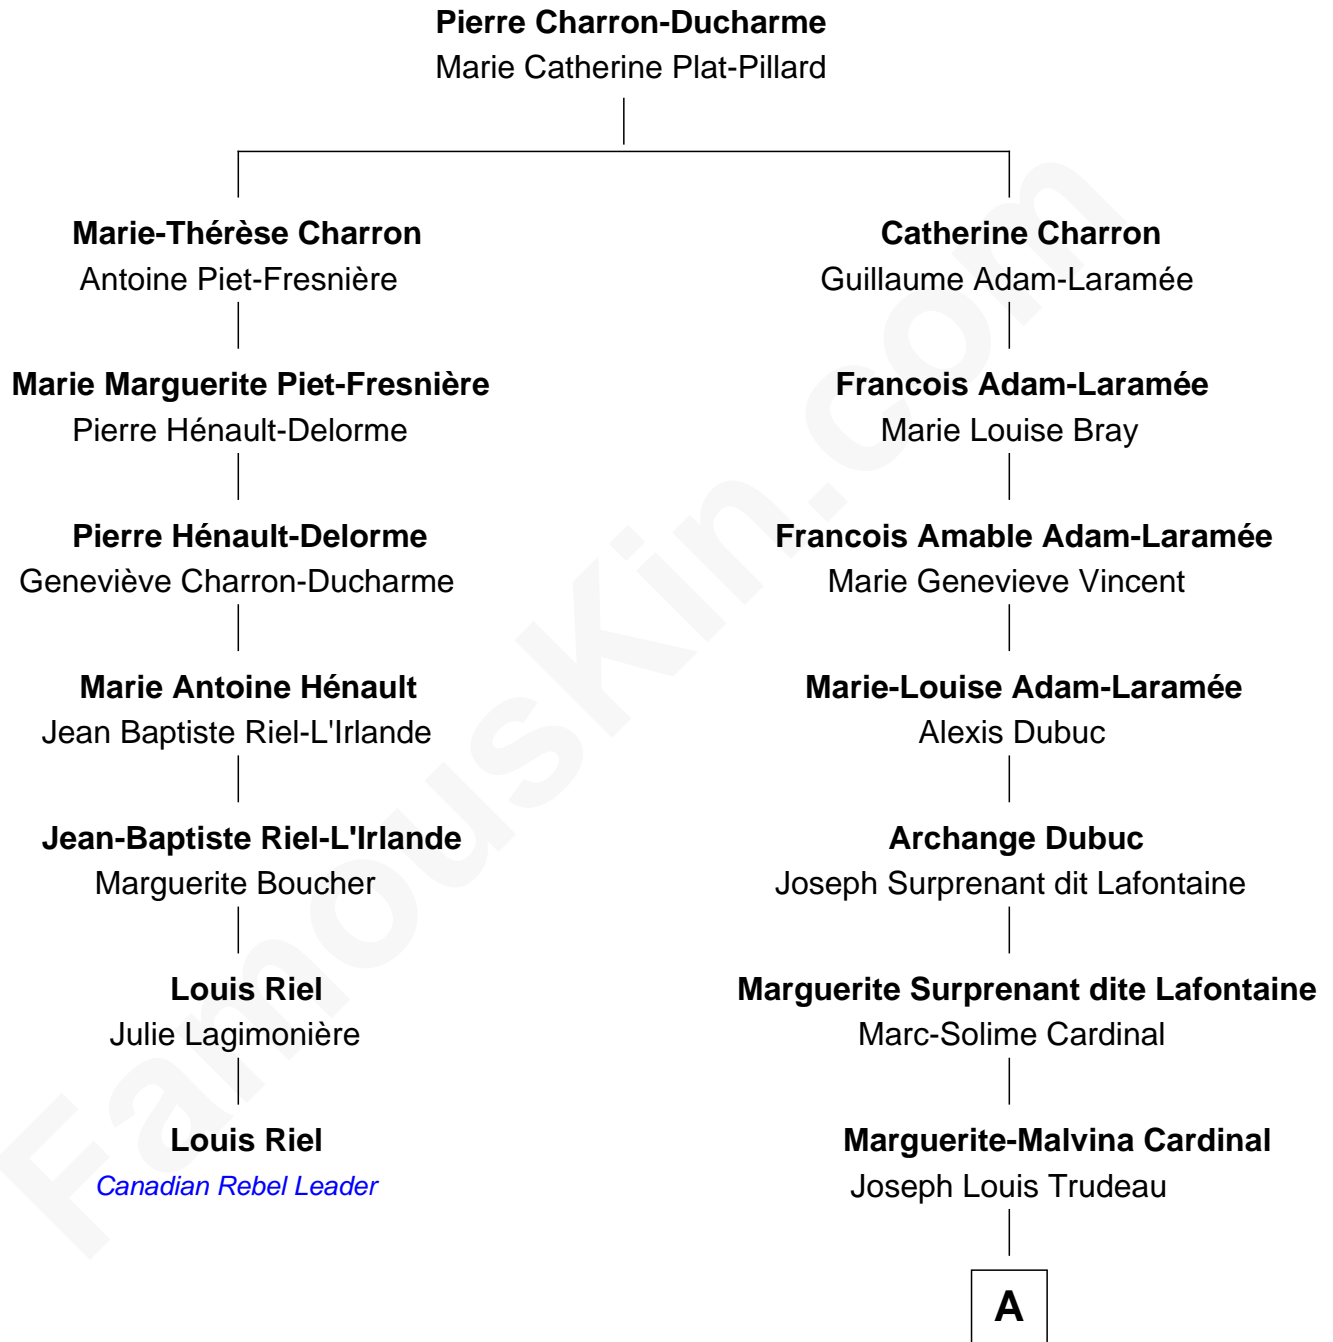

FamousKin.com

Relationship Chart of

Louis Riel

Leader of the North West Rebellion

6th cousin 2 times removed of

Pierre Trudeau

15th Prime Minister of Canada

FamousKin.com