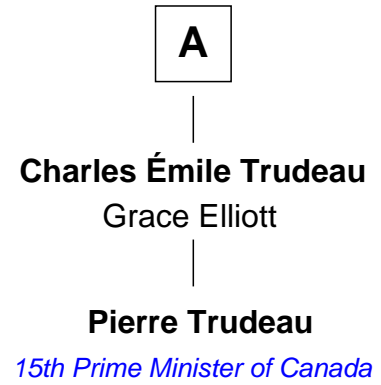

FamousKin.com

Relationship Chart of

Louis Riel

Leader of the North West Rebellion

6th cousin 2 times removed of

Pierre Trudeau

15th Prime Minister of Canada

FamousKin.com