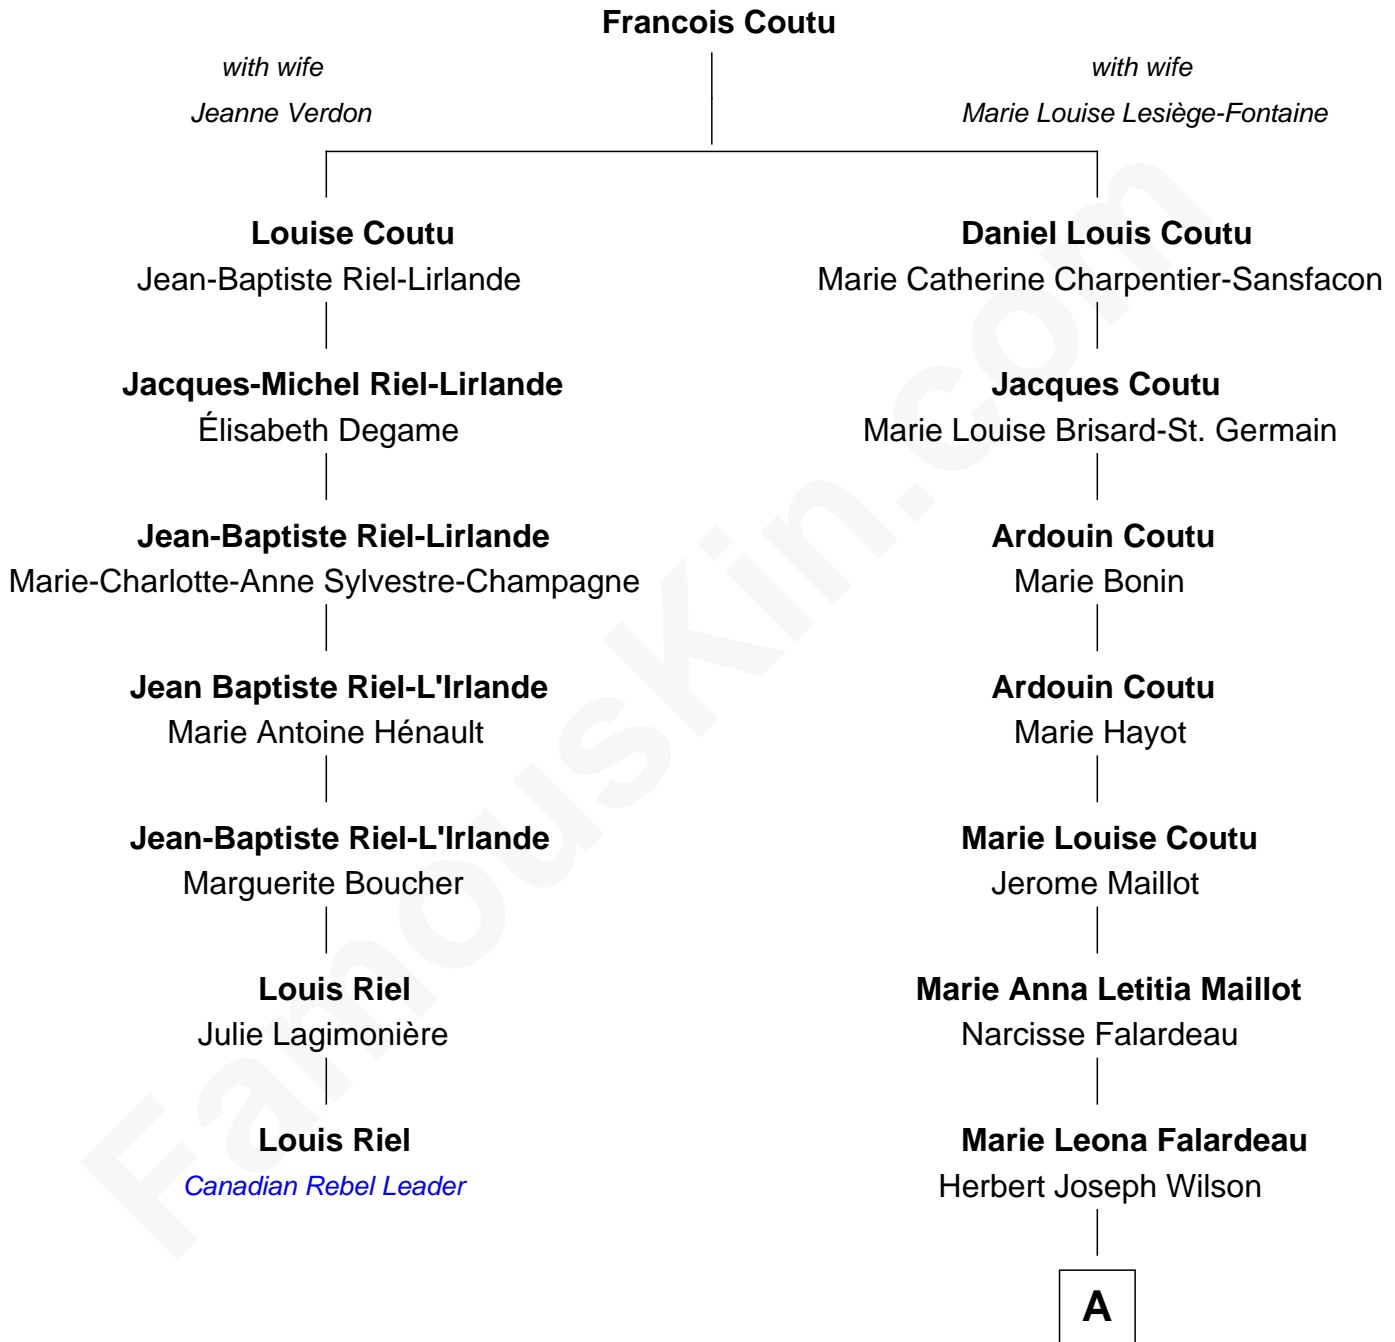

FamousKin.com Relationship Chart of

Louis Riel

Leader of the North West Rebellion

6th cousin 2 times removed of

Shemar Moore

TV and Movie Actor

A

Marilyn J. Wilson
Franklin Sherrod Moore