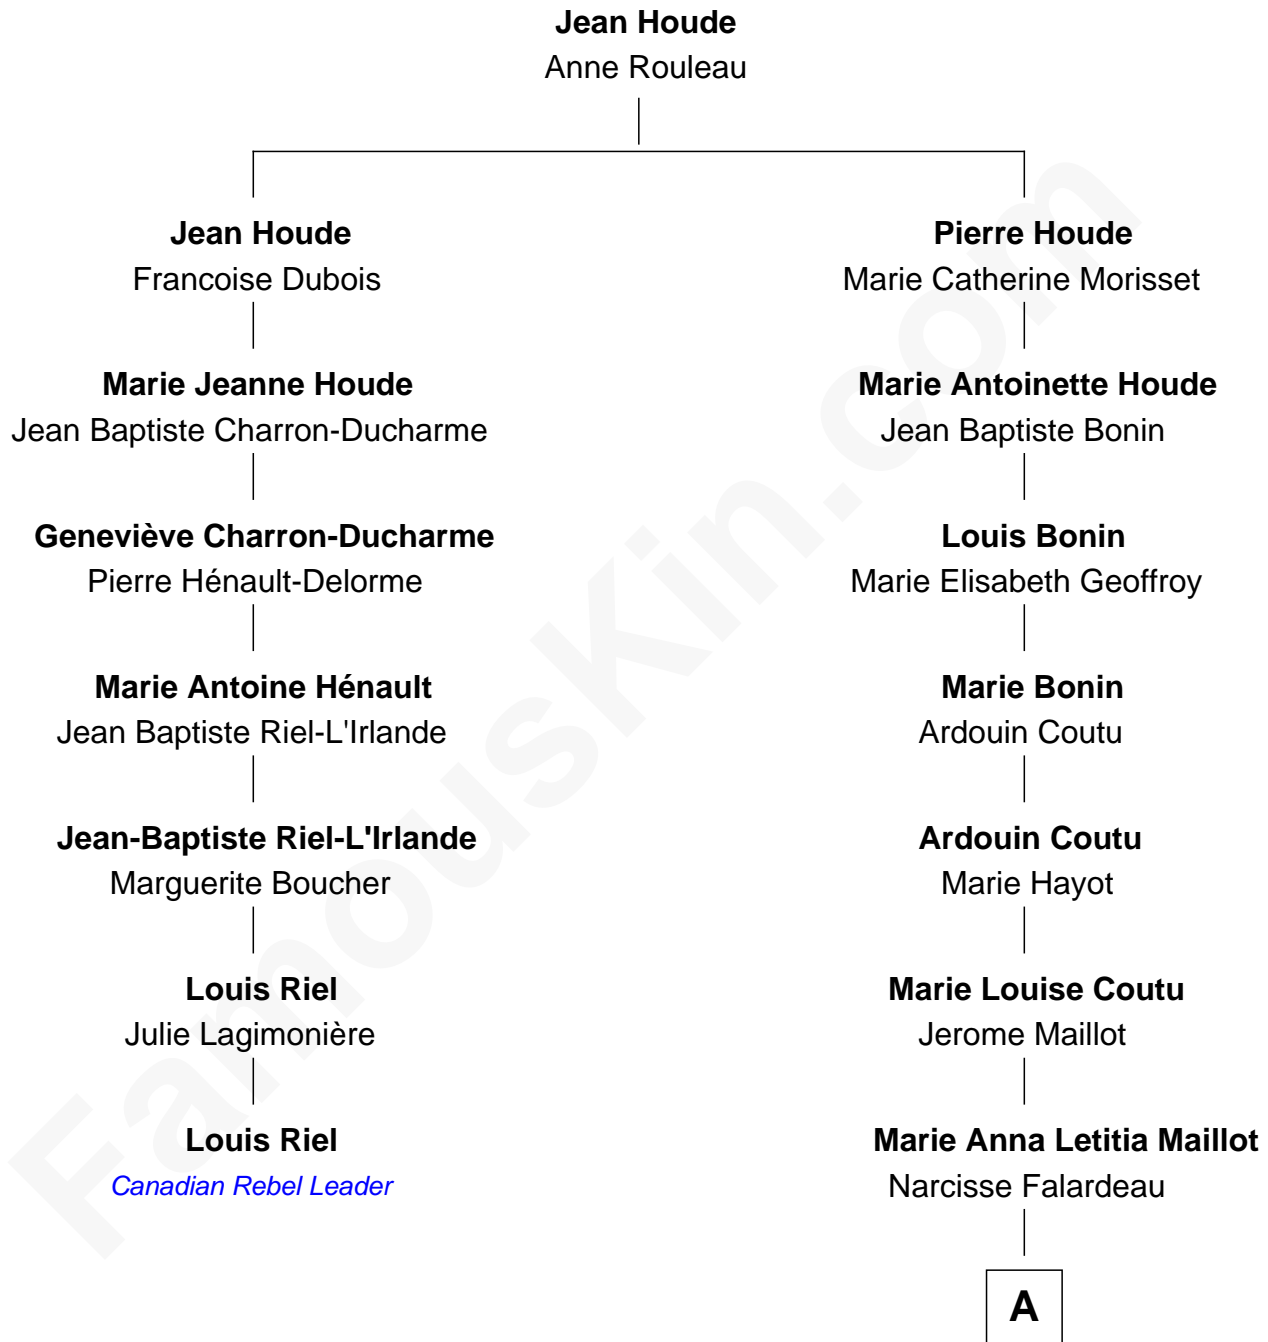

FamousKin.com Relationship Chart of

Louis Riel

Leader of the North West Rebellion

6th cousin 3 times removed of

Shemar Moore

TV and Movie Actor

A

Marie Leona Falardeau
Herbert Joseph Wilson

Marilyn J. Wilson
Franklin Sherrod Moore

Shemar Moore
TV and Movie Actor

FamousKin.com