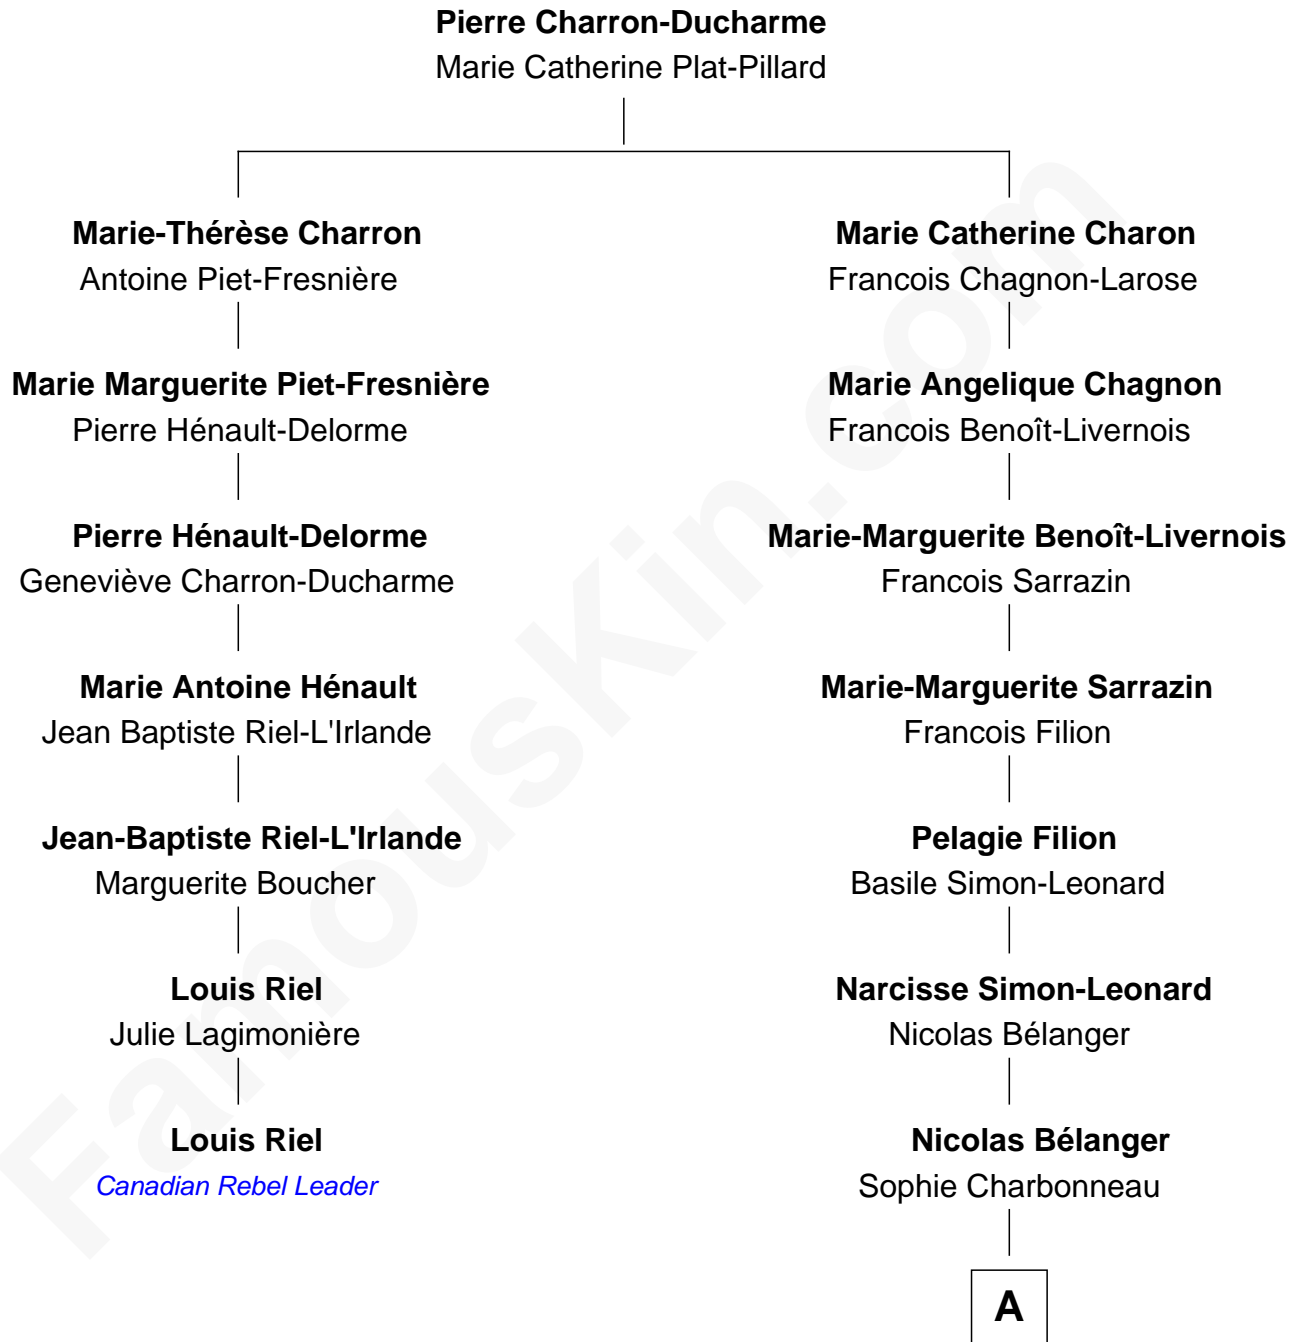

# FamousKin.com Relationship Chart of

**Louis Riel**

*Leader of the North West Rebellion*

6th cousin 4 times removed of

**Jim Carrey**

*TV & Movie Actor*

**A**

Ursule Belanger