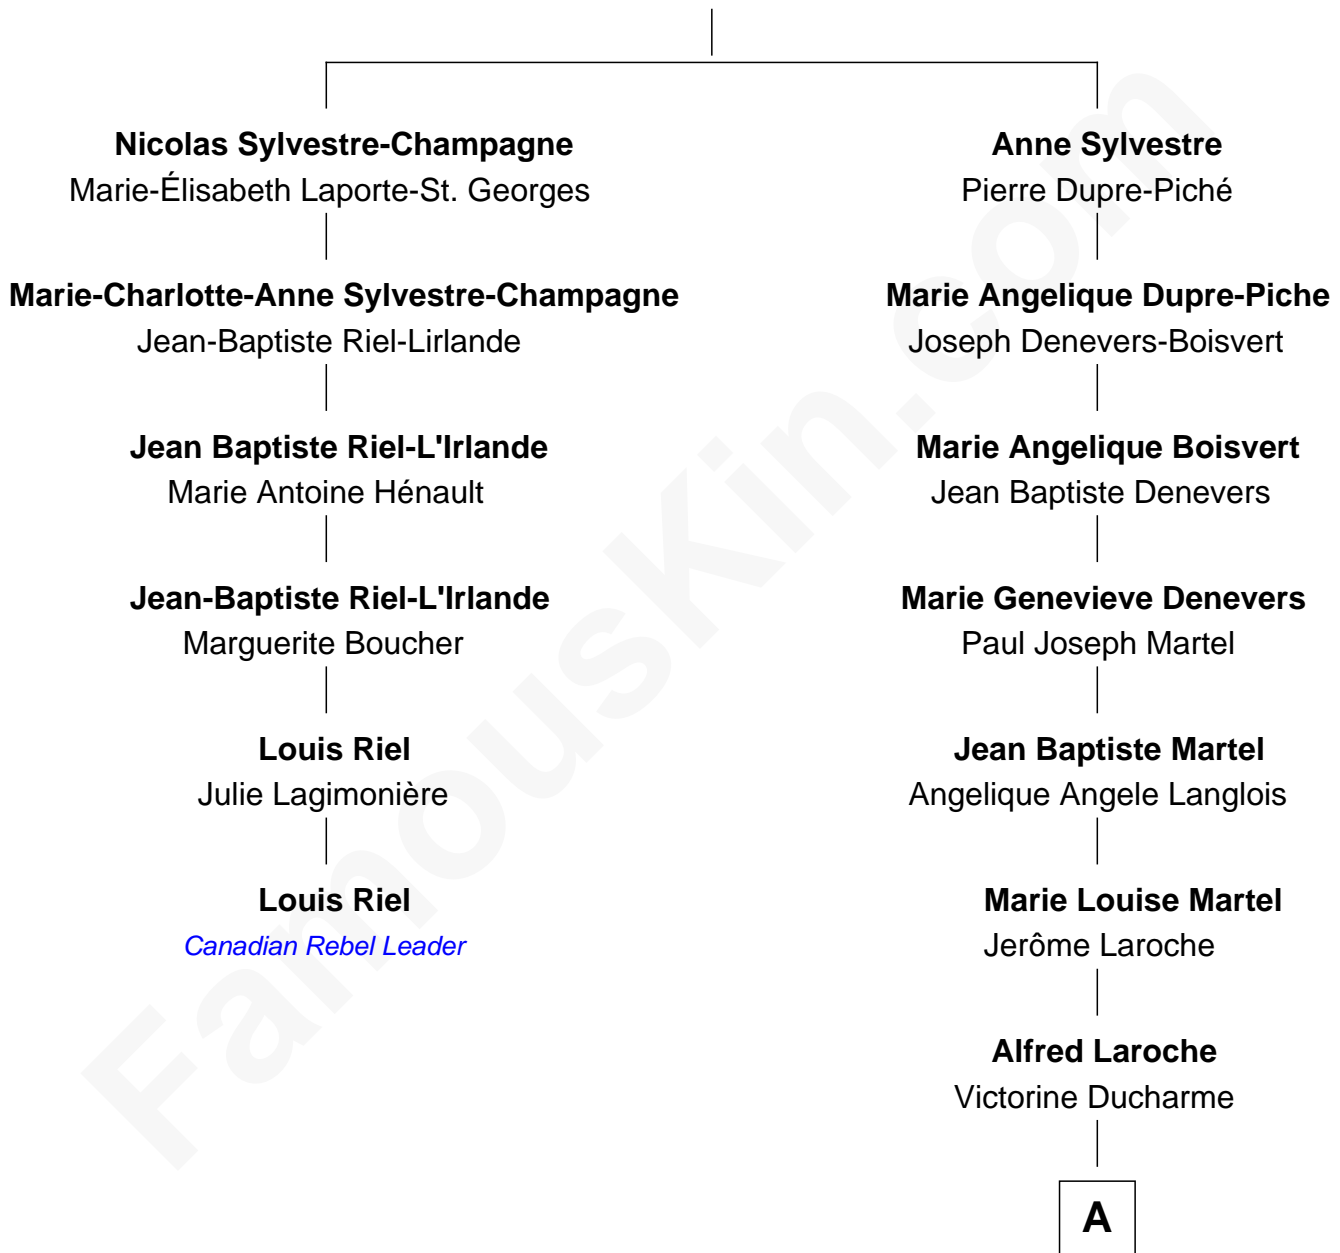

# FamousKin.com Relationship Chart of

**Louis Riel**

*Leader of the North West Rebellion*

5th cousin 5 times removed of

**Nathan Fillion**

*TV and Movie Actor*

**Nicolas Sylvestre-Champagne**

Marie Barbe Nepveu

**A**

Marie Eugenie Laroche

Napoléon Bérubé

Beatrice T. Bérubé

Omer Fillion

Robert Fillion

June Early

**Nathan Fillion**