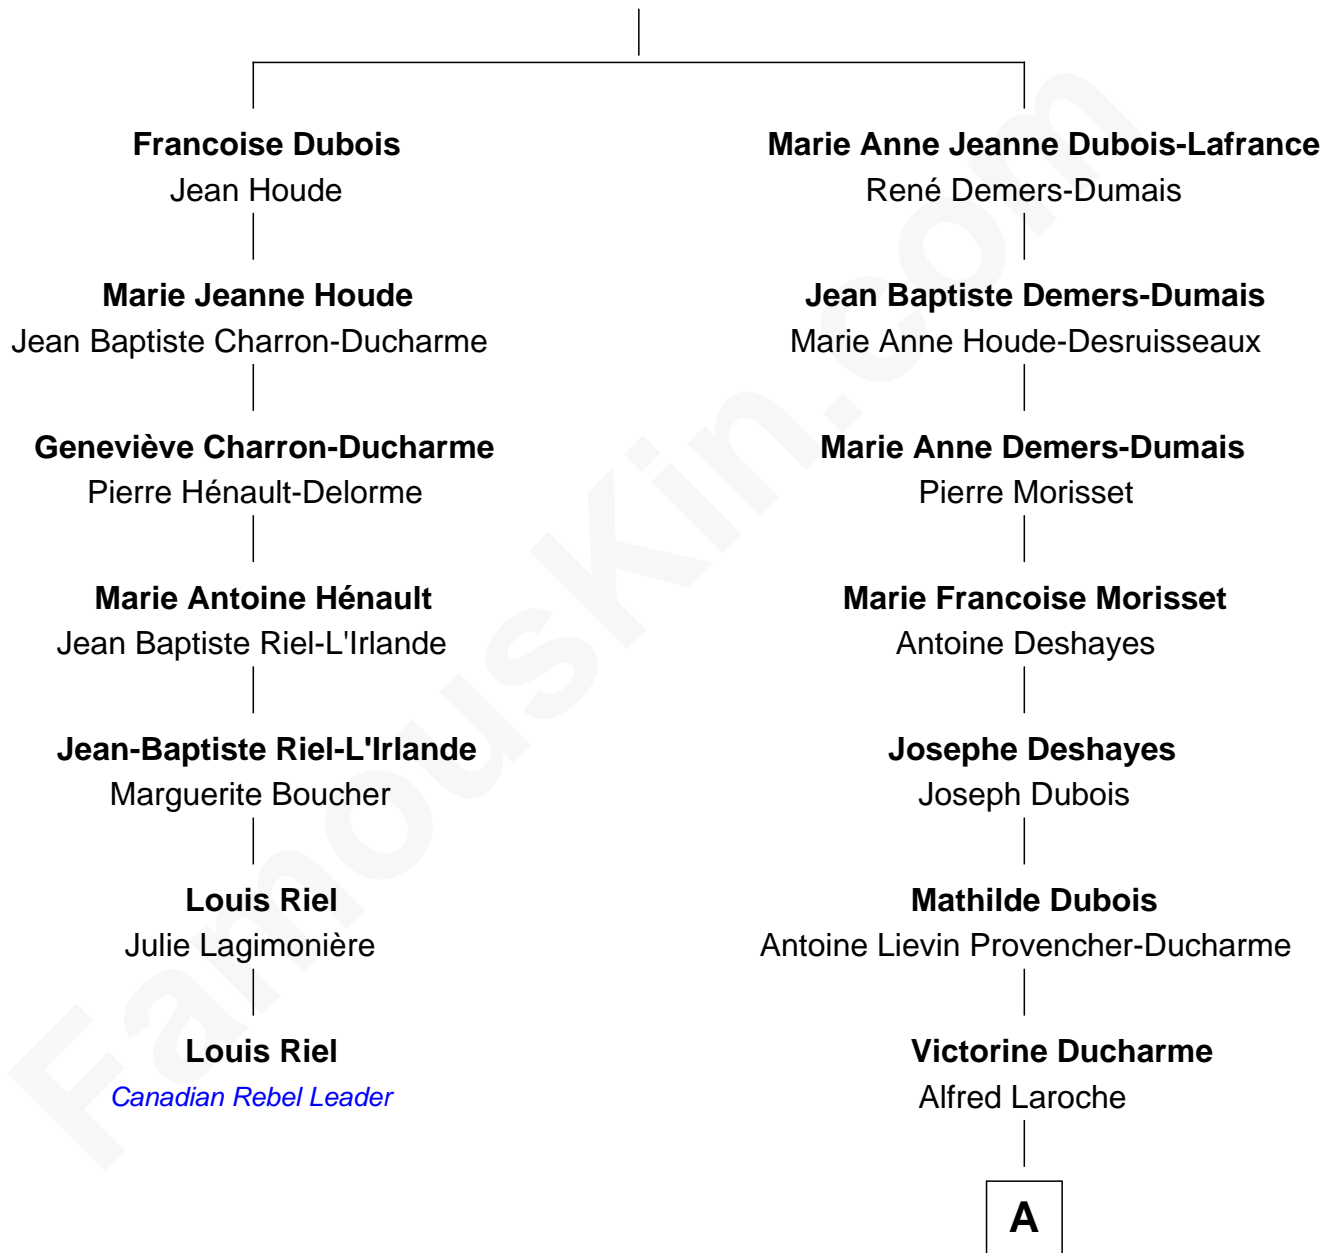

FamousKin.com Relationship Chart of

Louis Riel

Leader of the North West Rebellion

6th cousin 4 times removed of

Nathan Fillion

TV and Movie Actor

Francois Dubois-Lafrance

Anne Guillaume

A

Marie Eugenie Laroche

Napoléon Bérubé

Beatrice T. Bérubé

Omer Fillion

Robert Fillion

June Early

Nathan Fillion