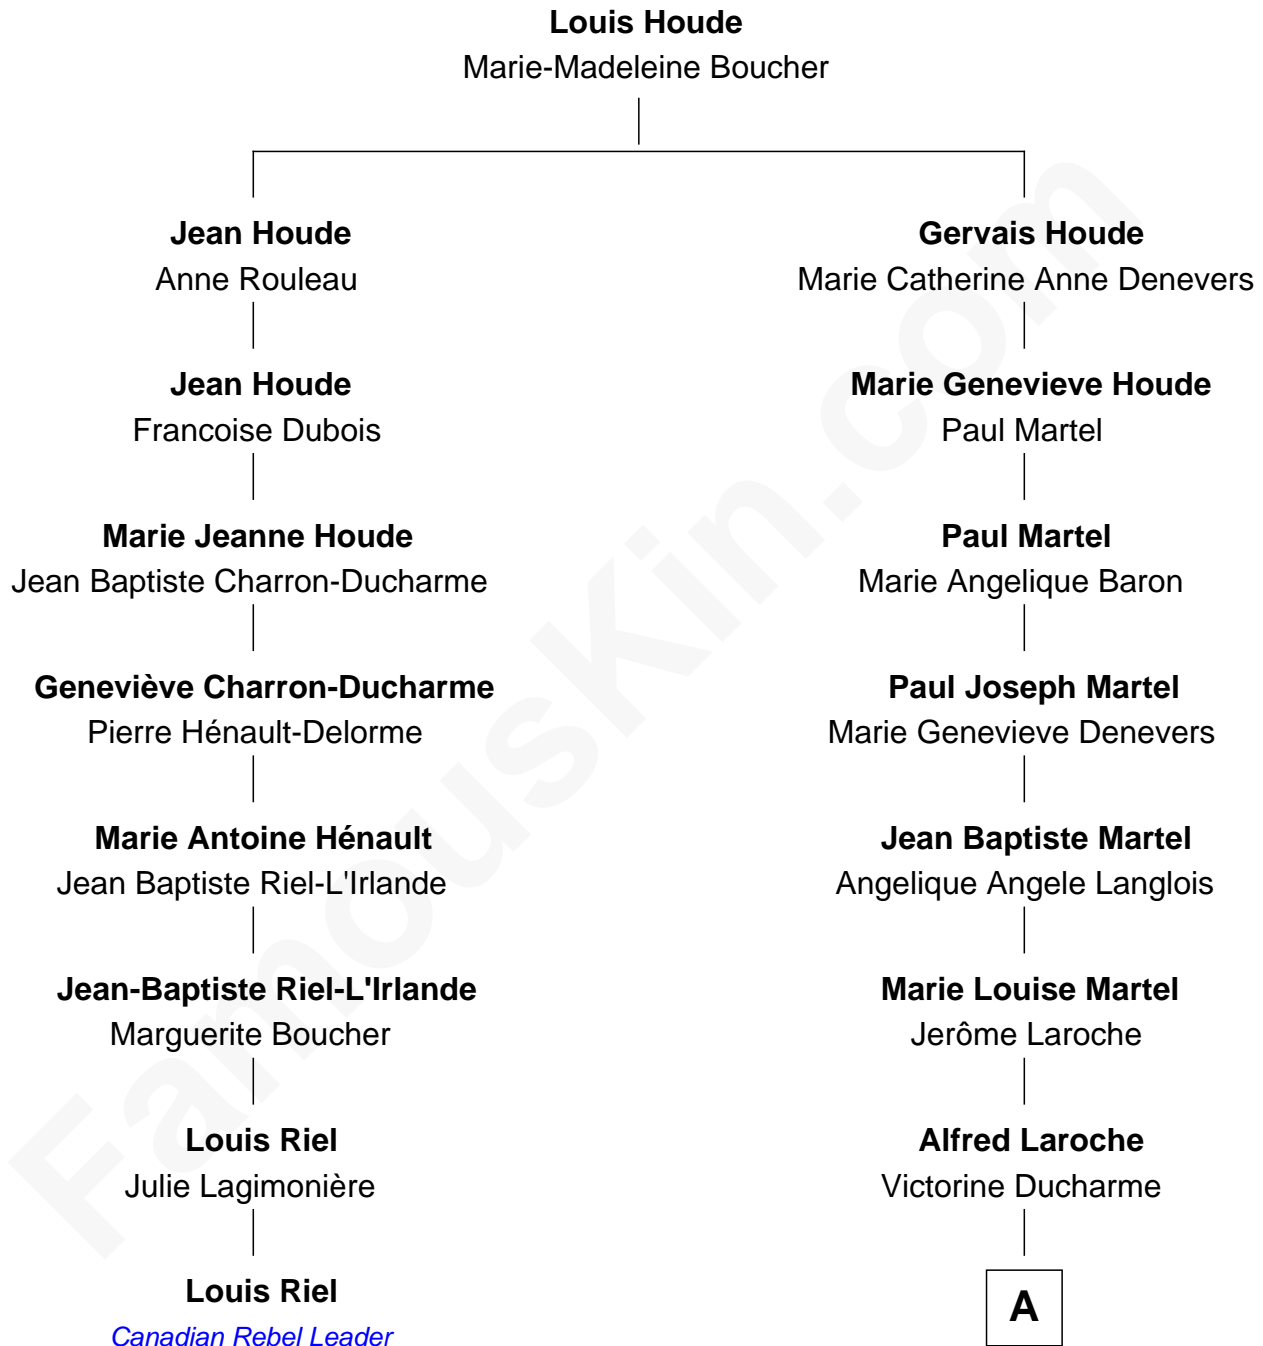

FamousKin.com

Relationship Chart of

Louis Riel

Leader of the North West Rebellion

7th cousin 3 times removed of

Nathan Fillion

TV and Movie Actor

A

Marie Eugenie Laroche

Napoléon Bérubé

Beatrice T. Bérubé

Omer Fillion

Robert Fillion

June Early

Nathan Fillion

TV and Movie Actor