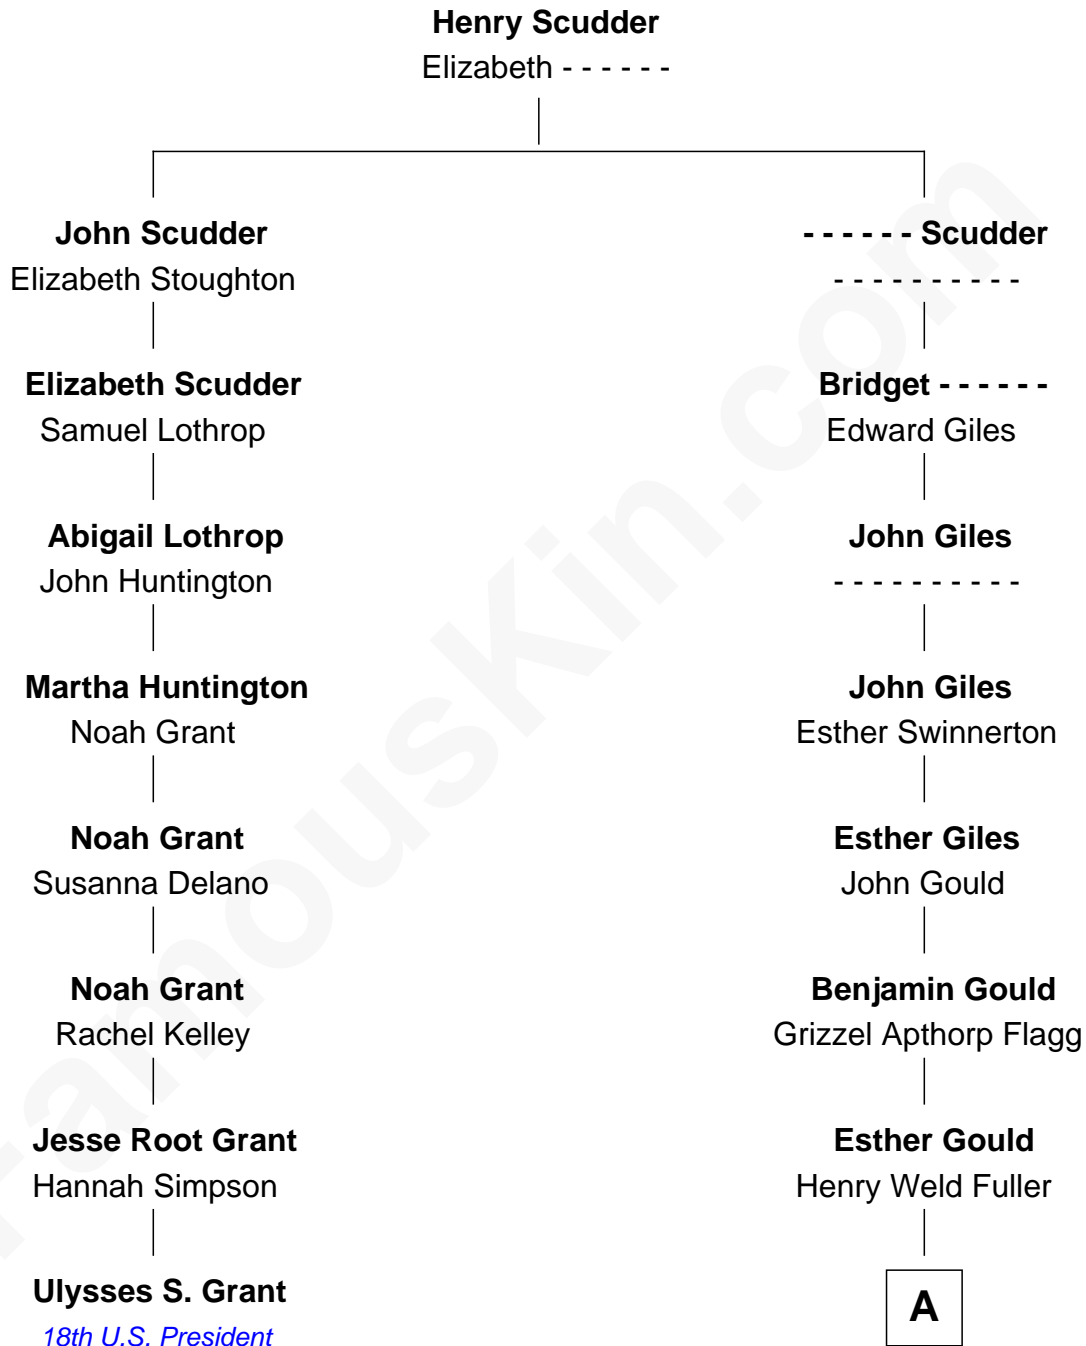

FamousKin.com
Relationship Chart of
Ulysses S. Grant
18th U.S. President

7th cousin 1 time removed of

Melville Fuller
8th Chief Justice of the U.S. Supreme Court

A

Frederick Augustus Fuller

Catherine Martin Weston

Melville Fuller

8th U.S. Chief Justice

FamousKin.com