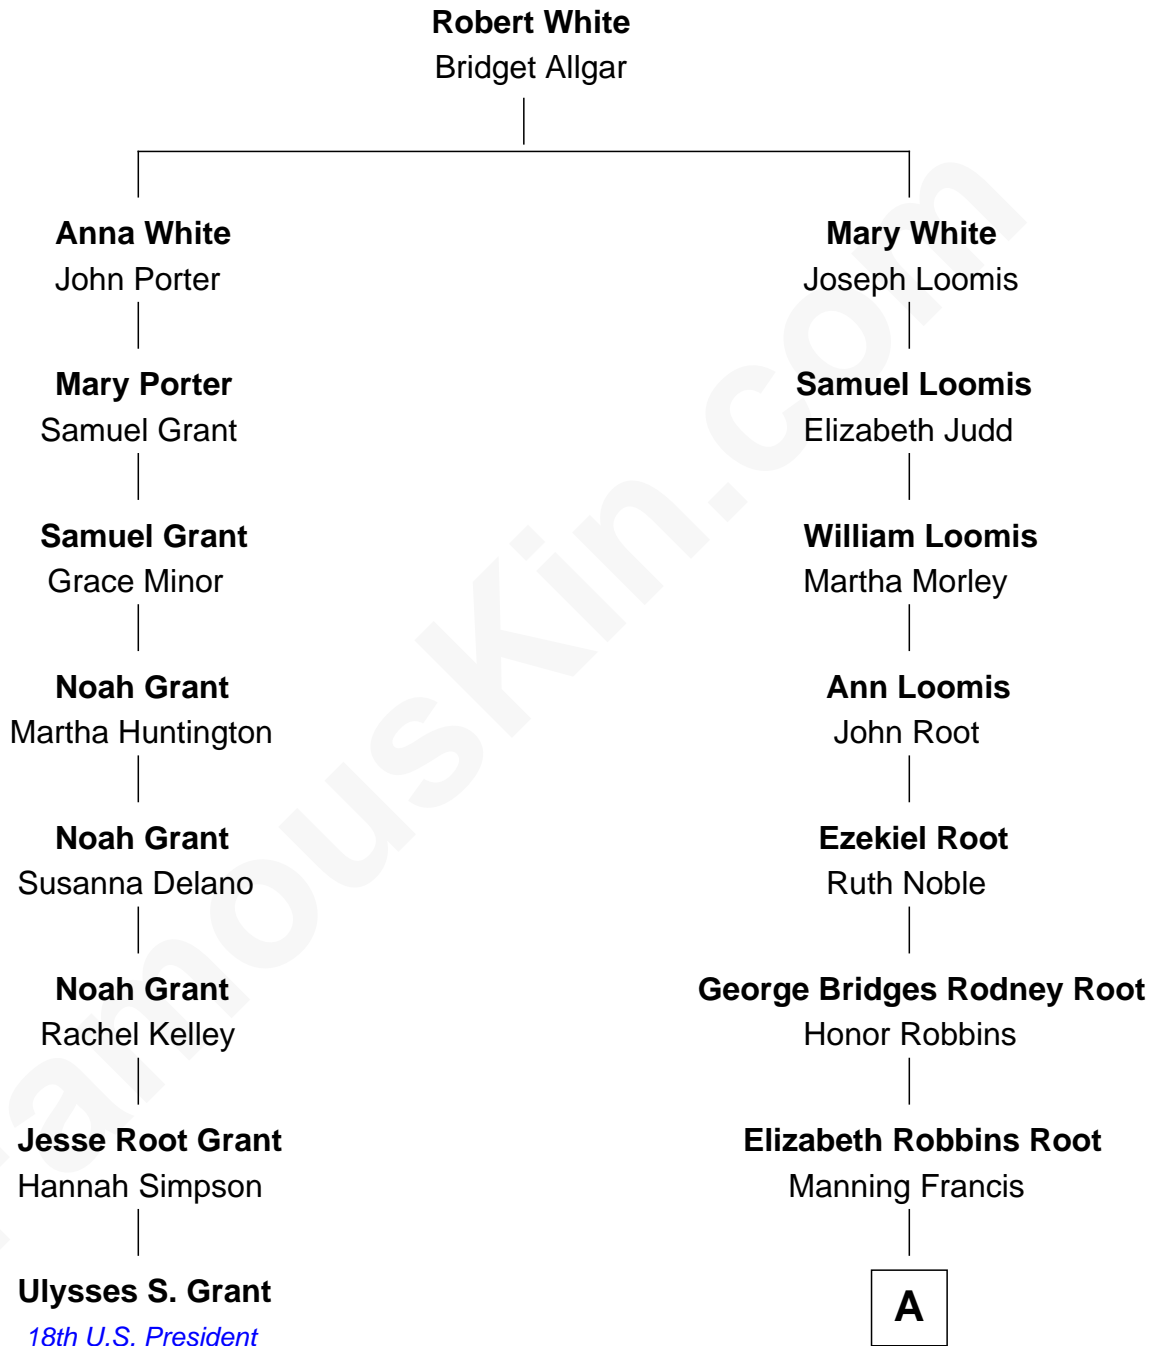

FamousKin.com
Relationship Chart of
Ulysses S. Grant
18th U.S. President

7th cousin 3 times removed of
Nancy (Davis) Reagan
First Lady of President Ronald Reagan

A

Frederick Augustus Francis

Jessie Anne Stevens

Anne Ayers Francis

John Newell Robbins

Kenneth Seymour Robbins

Edith Prescott Lockett

Nancy (Davis) Reagan

First Lady of Ronald Reagan

FamousKin.com