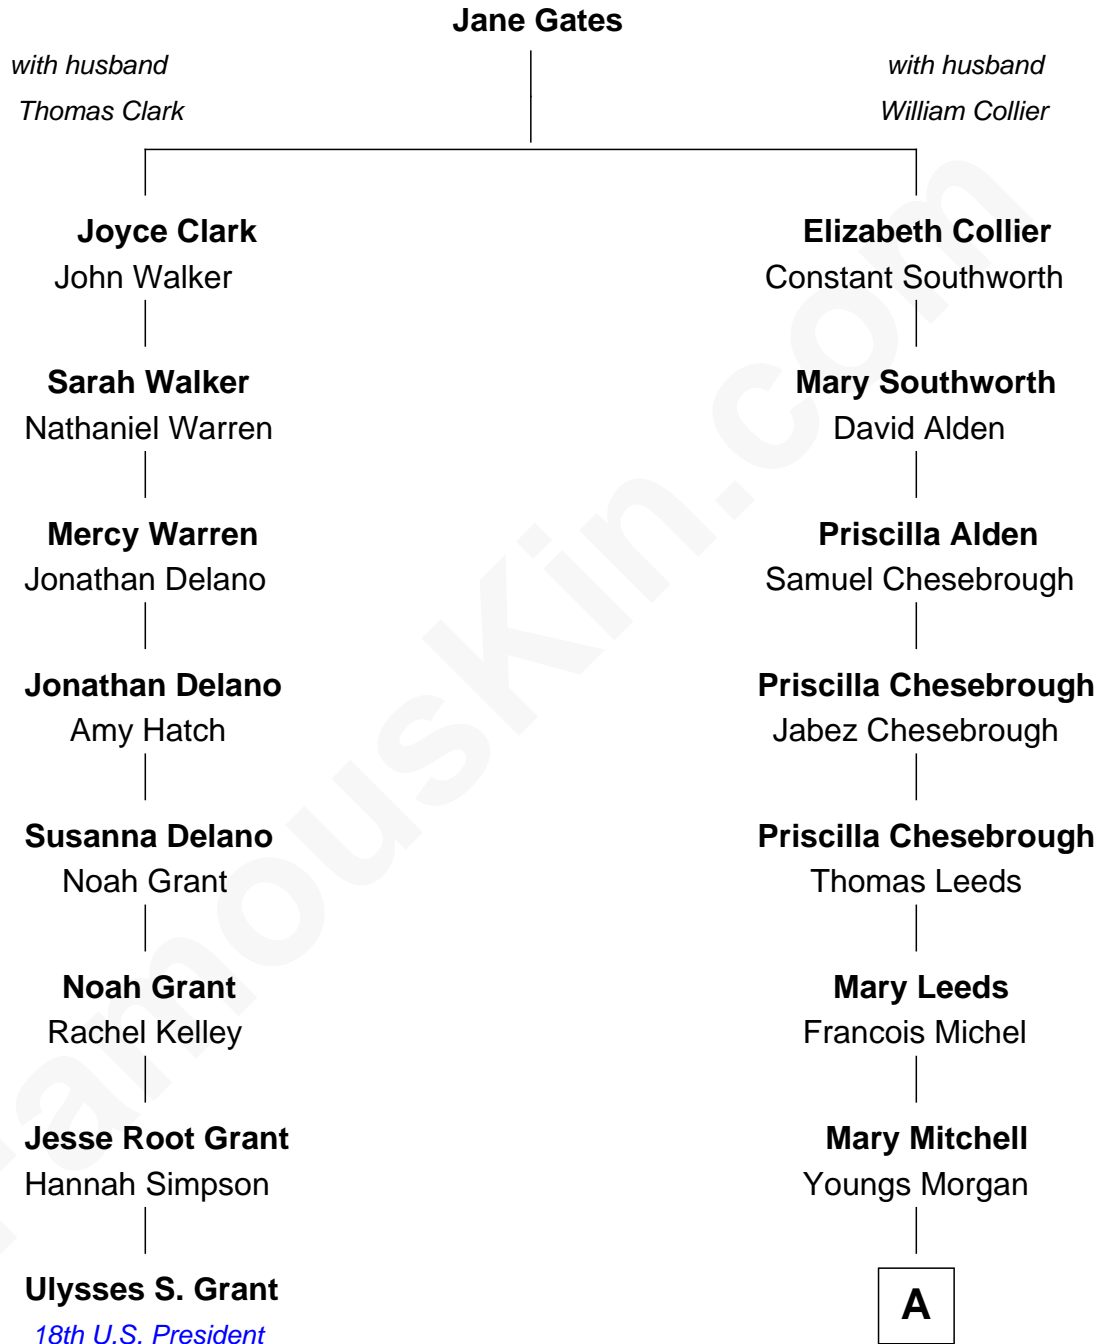

FamousKin.com Relationship Chart of

Ulysses S. Grant

18th U.S. President

7th cousin 1 time removed of

William Sprague

27th Governor of Rhode Island

A

|
Fanny Morgan
Amasa Sprague

|
William Sprague
27th Governor of Rhode Island

FamousKin.com