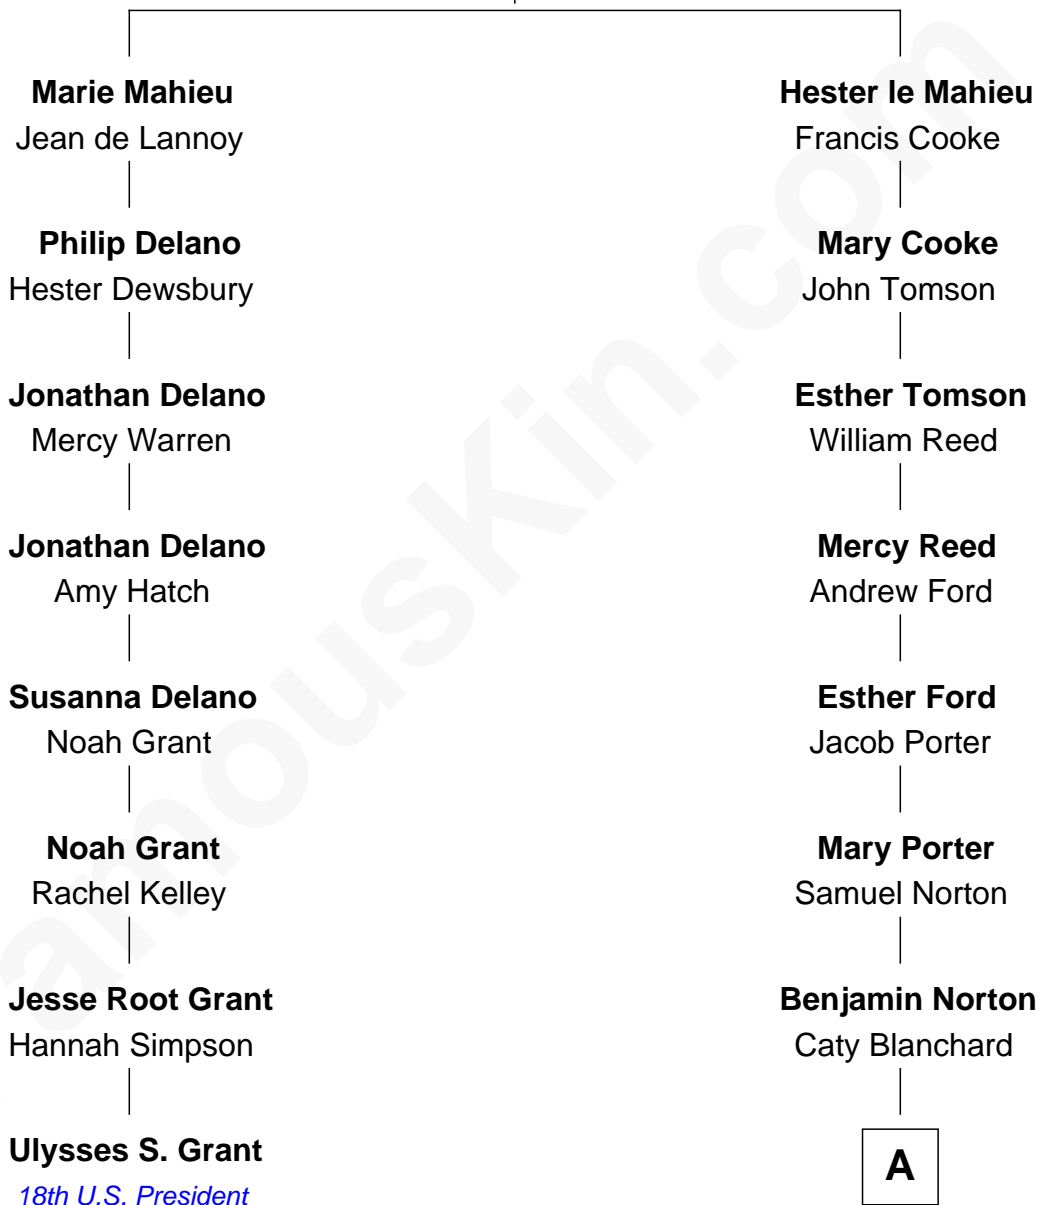

FamousKin.com
Relationship Chart of
Ulysses S. Grant
18th U.S. President

7th cousin 5 times removed of
Andrew Card
21st White House Chief of Staff

Jacques Mahieu
 Jeanne - - - - -

A

Benjamin Norton
Mehitable Wales

Catherine Norton
Danforth Thayer

Annie M. Thayer
Howard Platts

Elizabeth French Platts
John Henry Card

Andrew Hill Card
Joyce Ann Whitaker

Andrew Card

21st White House Chief of Staff